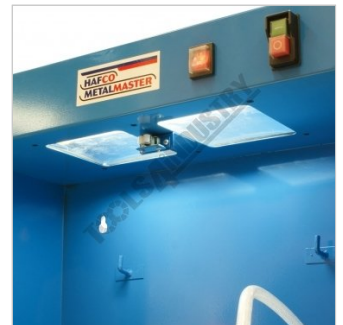

HAFCO-METALMASTER APW-14

Auto Parts Washer

14 Litre Tank Capacity

HAFCO-METALMASTER Auto Parts Washer APW-14

Shown With Tray Closed

Shown with Legs Closed

Right View

Front View

Left View Legs Closed

Cleaning Gun

Extendable Legs

Light

Switches

Wash Area

Warning Sign

Rear View

Description

WALL or BENCH MOUNT

Includes extendible legs for mounting on bench. Provisions for wall mounting to save operating space. Suitable for rapid cleaning of small mechanical parts, motor parts etc.

HAFCO-METALMASTER Auto Parts Washer APW-14

Features

- The 240V pump provides a flow of approximately 114 Litres/hour
- 14 Litre fluid capacity
- Flexible fluid nozzle

Includes

- Cleaning gun with brush
- Work light