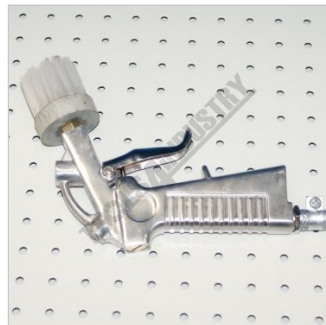

HAFCO-METALMASTER APW-14

Auto Parts Washer

14 Litre Tank Capacity

HAFCO-METALMASTER Auto Parts Washer APW-14

Shown With Tray Closed

Shown with Legs Closed

Right View

Front View

Left View Legs Closed

Cleaning Gun

Extendable Legs

Light

Switches

Wash Area

Warning Sign

Rear View

Description

WALL or BENCH MOUNT

Includes extendible legs for mounting on bench. Provisions for wall mounting to save operating space. Suitable for rapid cleaning of small mechanical parts, motor parts etc.

HAFCO-METALMASTER Auto Parts Washer APW-14

Features

- The 240V pump provides a flow of approximately 114 Litres/hour
- 14 Litre fluid capacity
- Flexible fluid nozzle

Includes

- Cleaning gun with brush
- Work light