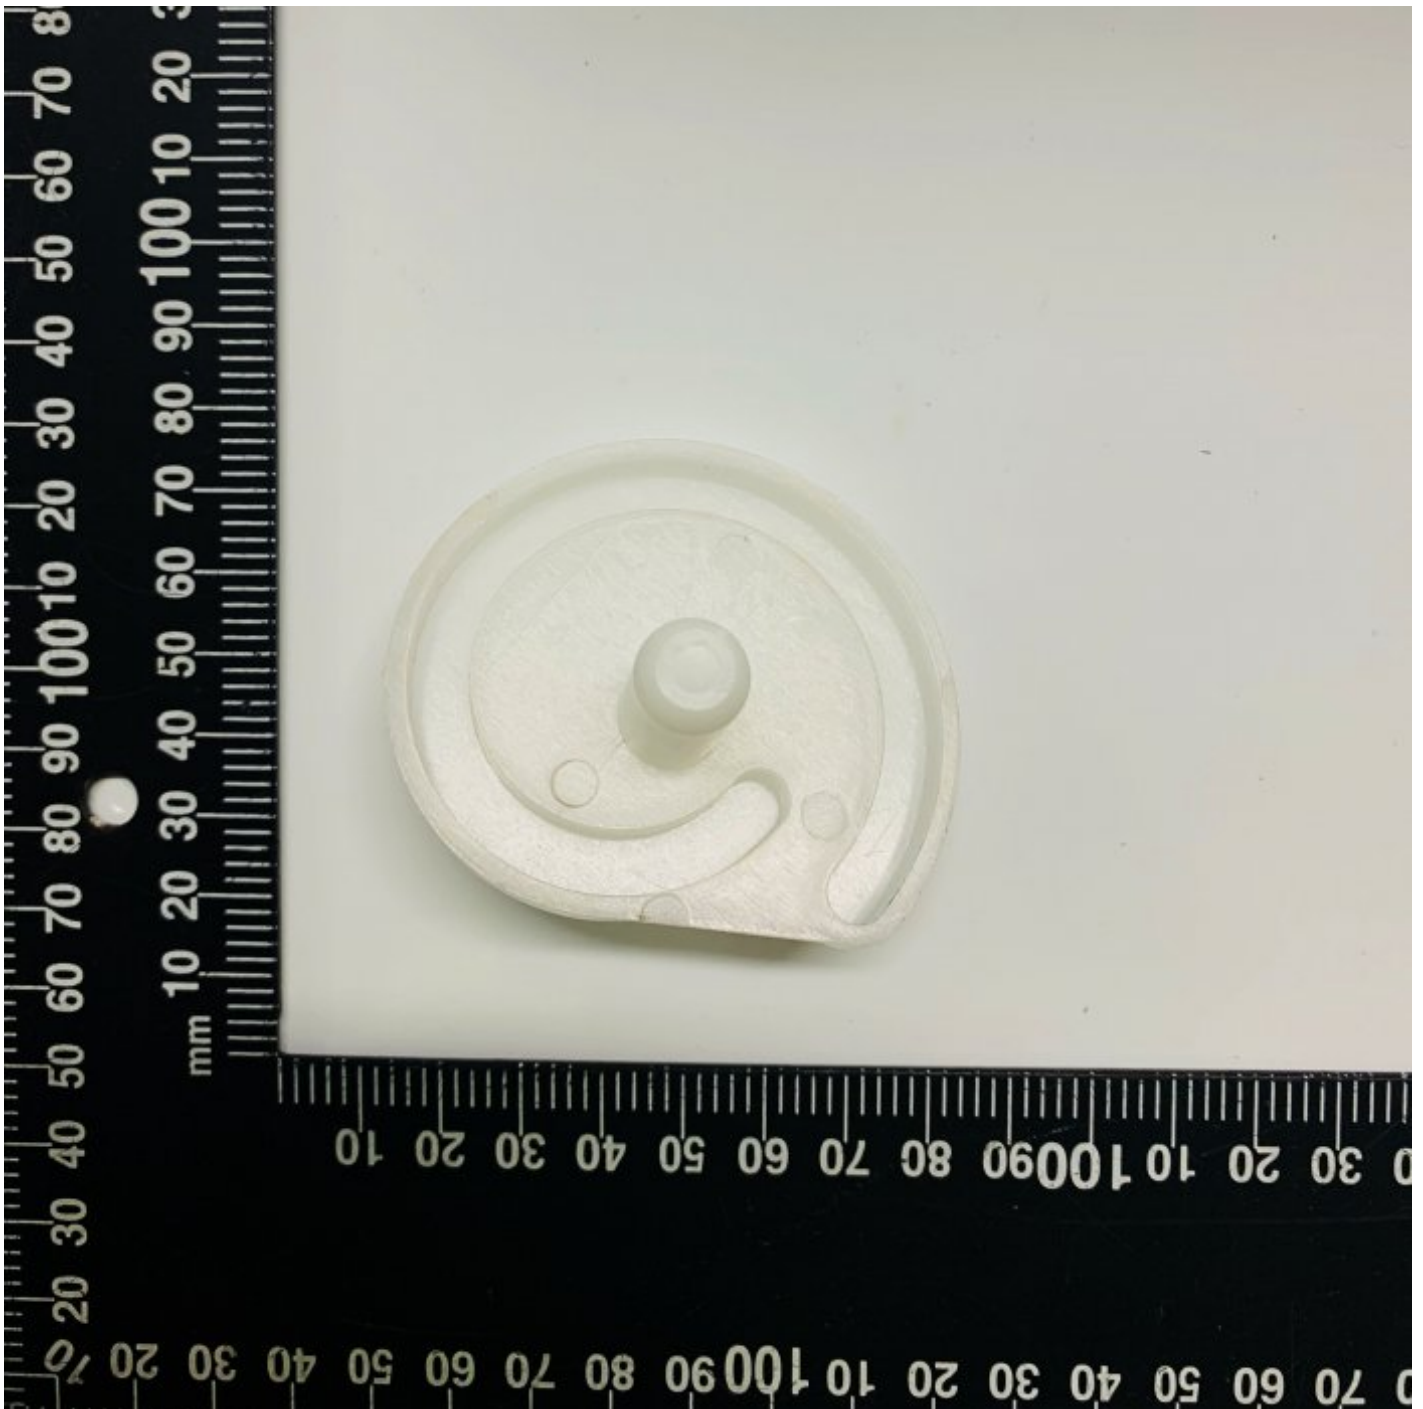

#B

PLASTIC TURNING DIAL

API-05 T/S CUPBOARDS

PLASTIC TURNING DIAL #B

Image 2