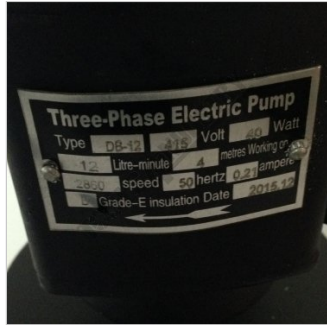

HAFCO-METALMASTER #2

COOLANT PUMP

HAFCO-METALMASTER COOLANT PUMP #2

Image 2

Image 3

Specifications

ORDER CODE	7LT5002
MODEL	~
Type	~
Tank Capacity (Litre)	~
Discharge at 1 metre Lift (L/min)	~
Length (L) (mm)	~
Submerge Depth (L1) (mm)	~
4 Mount Holes (PCD) (mm)	~
Threaded Outlet (BSPT)	~
A (mm)	~
B (mm)	~
C (mm)	~
D (mm)	~
E (mm)	~
F (mm)	~
G (mm)	~
H	~
I (mm)	~
J (mm)	~
K (mm)	~
Motor Power (hp)	~
Voltage / Amperage (V / amp)	~
Dimensions (L x W x H) (mm)	~
Nett Weight (kg)	~