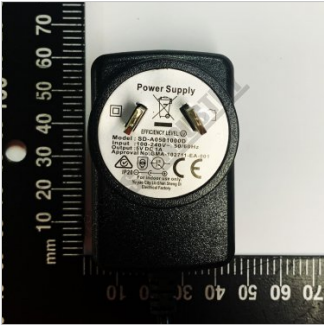

#40

**TRANSFORMER POWER PLUG**

**240V AC TO 5V DC**

### Description

240v ac to 5v dc Transformer

### Specifications

<b>ORDER CODE</b>	6SC0040
<b>Size</b>	~