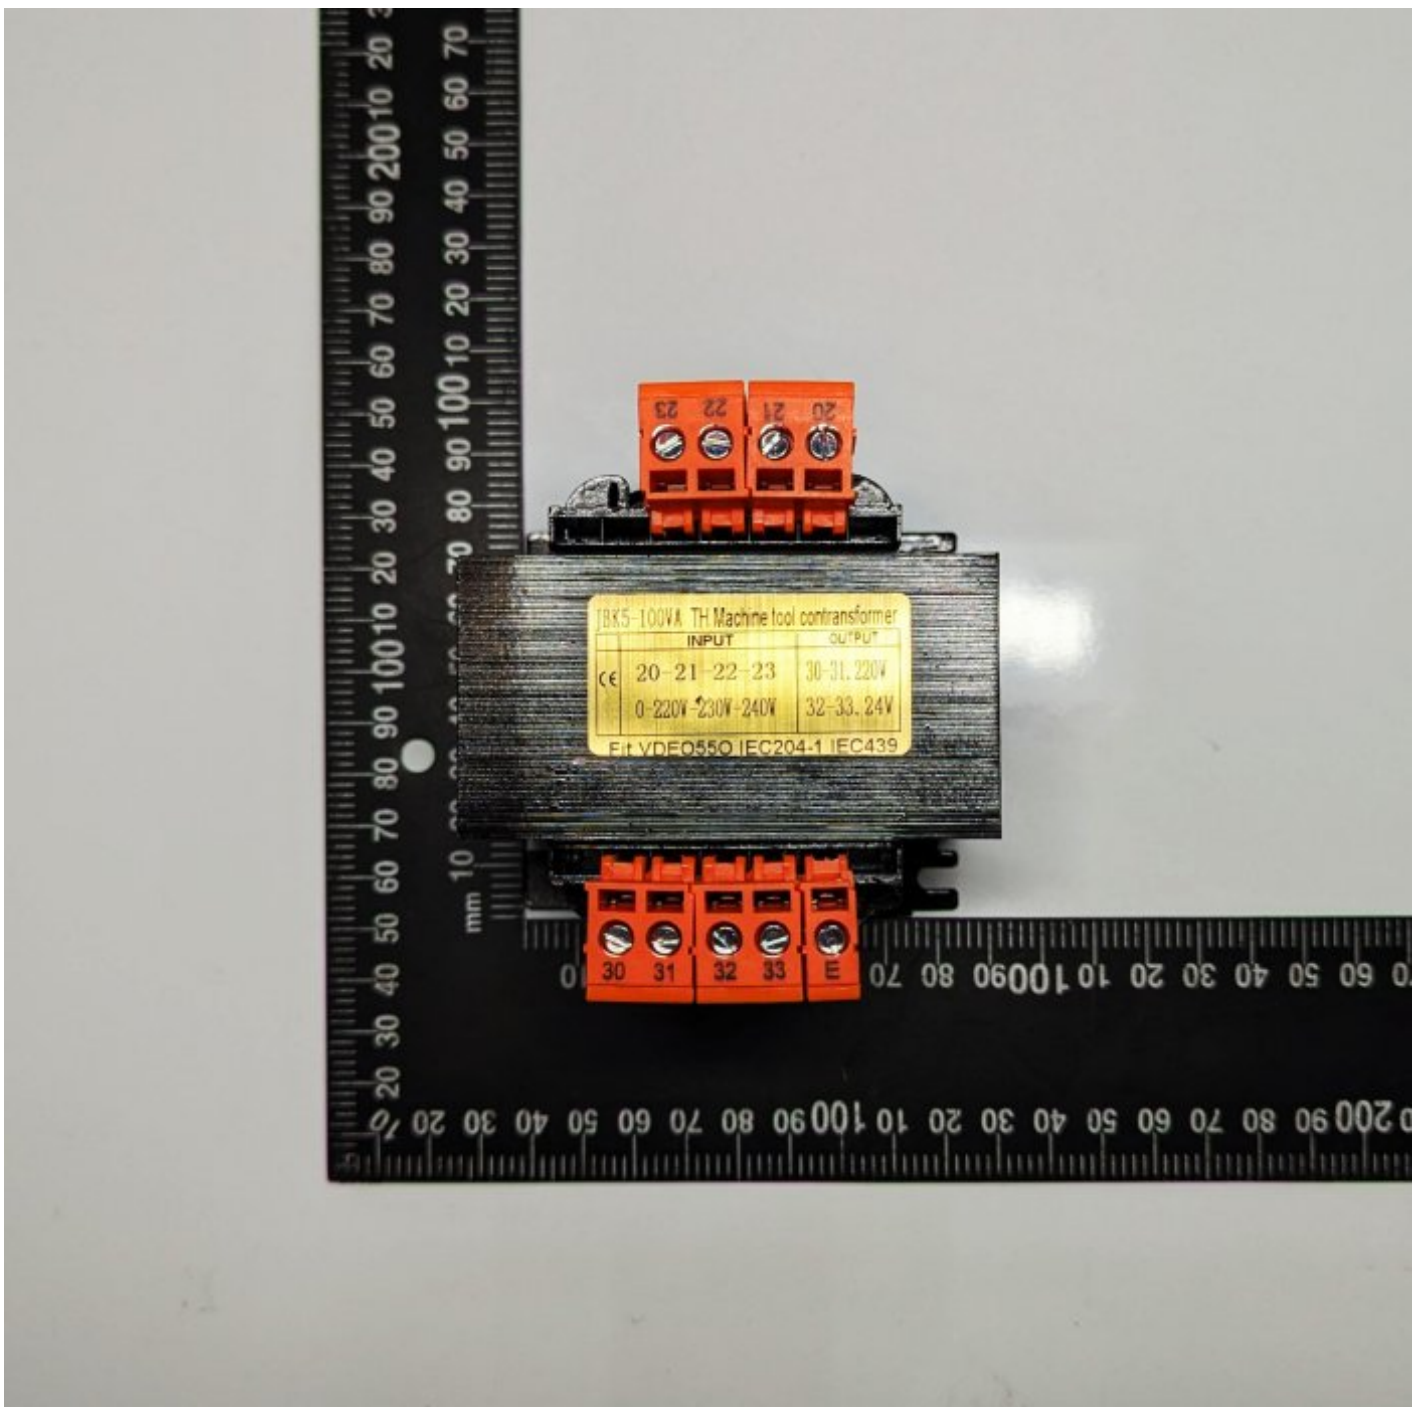

HAFCO-METALMASTER #3

TRANSFORMER

240V INPUTS

HAFCO-METALMASTER TRANSFORMER #3

Description

Please contact Service for information on if values are different to previous models.

Specifications

ORDER CODE	~
Size	