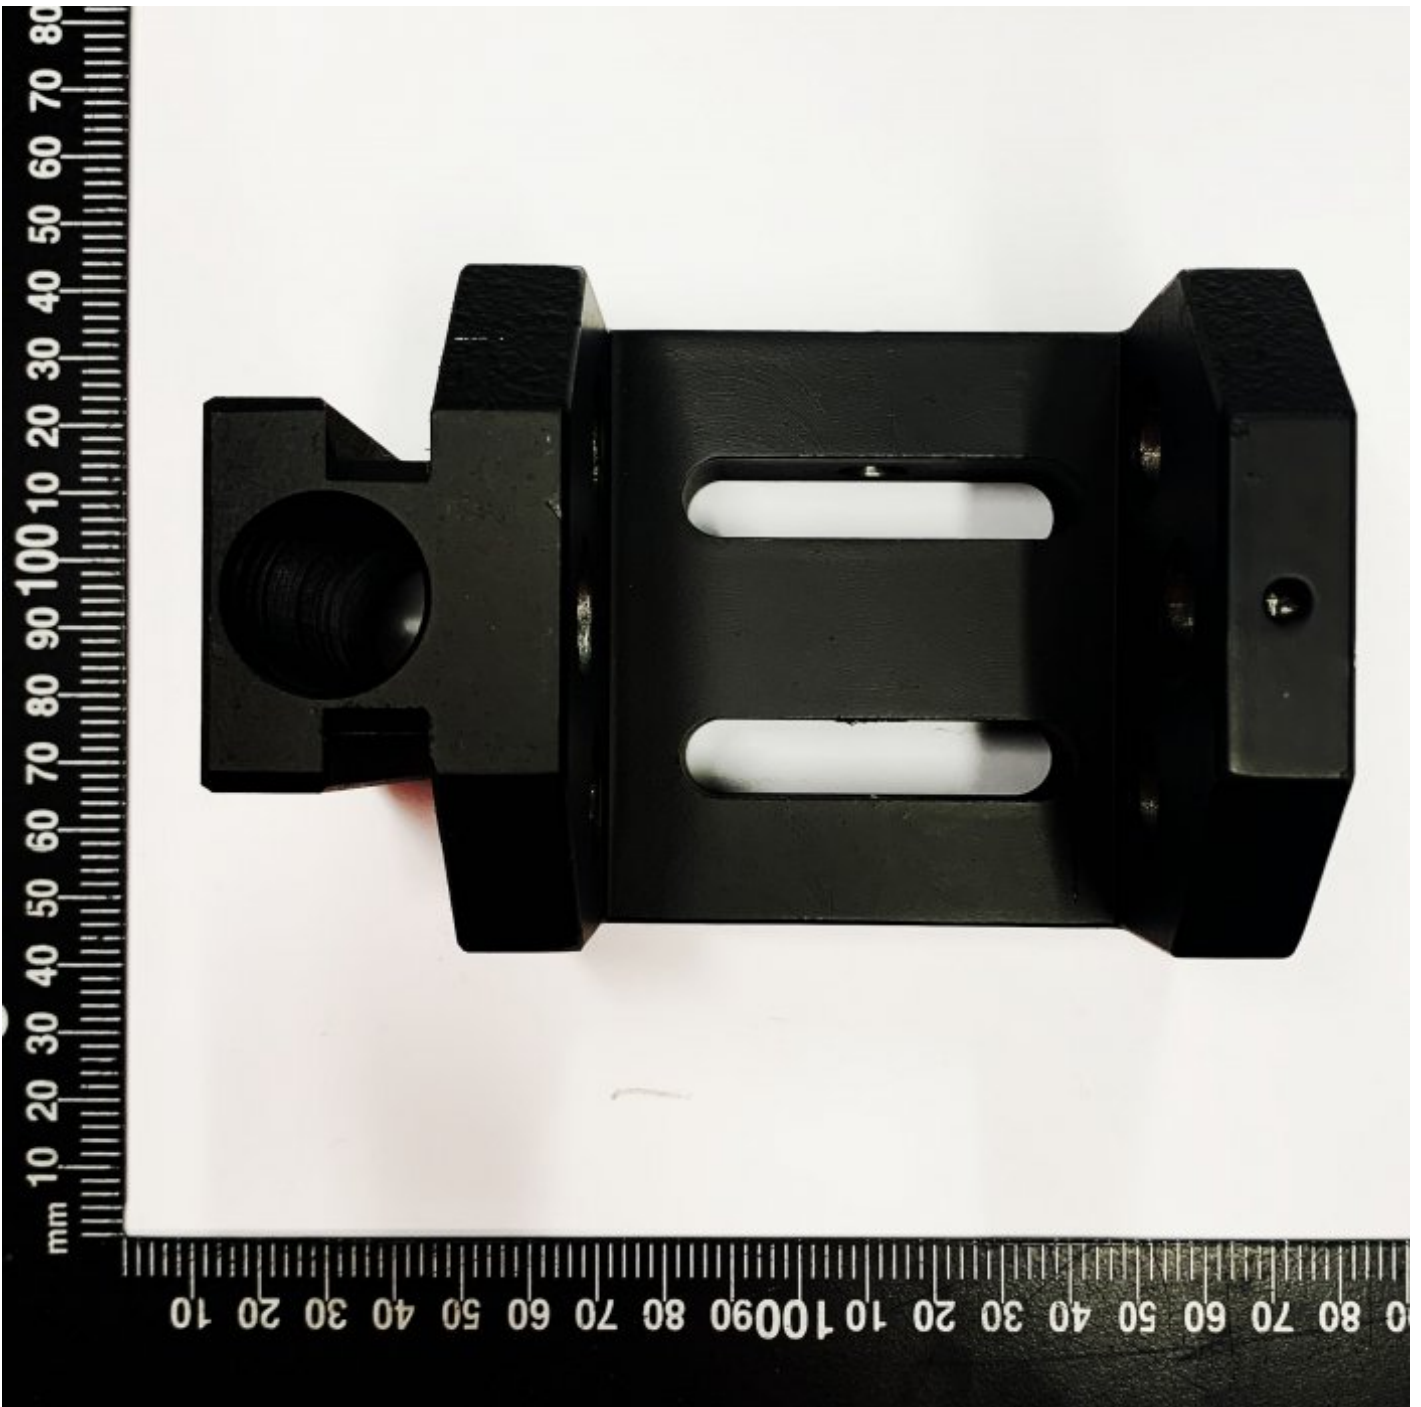

#60

C FORMER SUPPORT

#SM168011 80x82x124.6MM

C FORMER SUPPORT #60