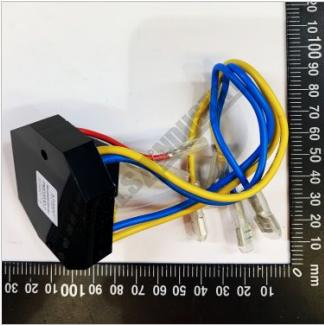

#71

EMC / RECTIFIER

PORTABLE MAGNETIC DRILL

EMC / RECTIFIER #71

Image 2

Specifications

ORDER CODE	~
Size	