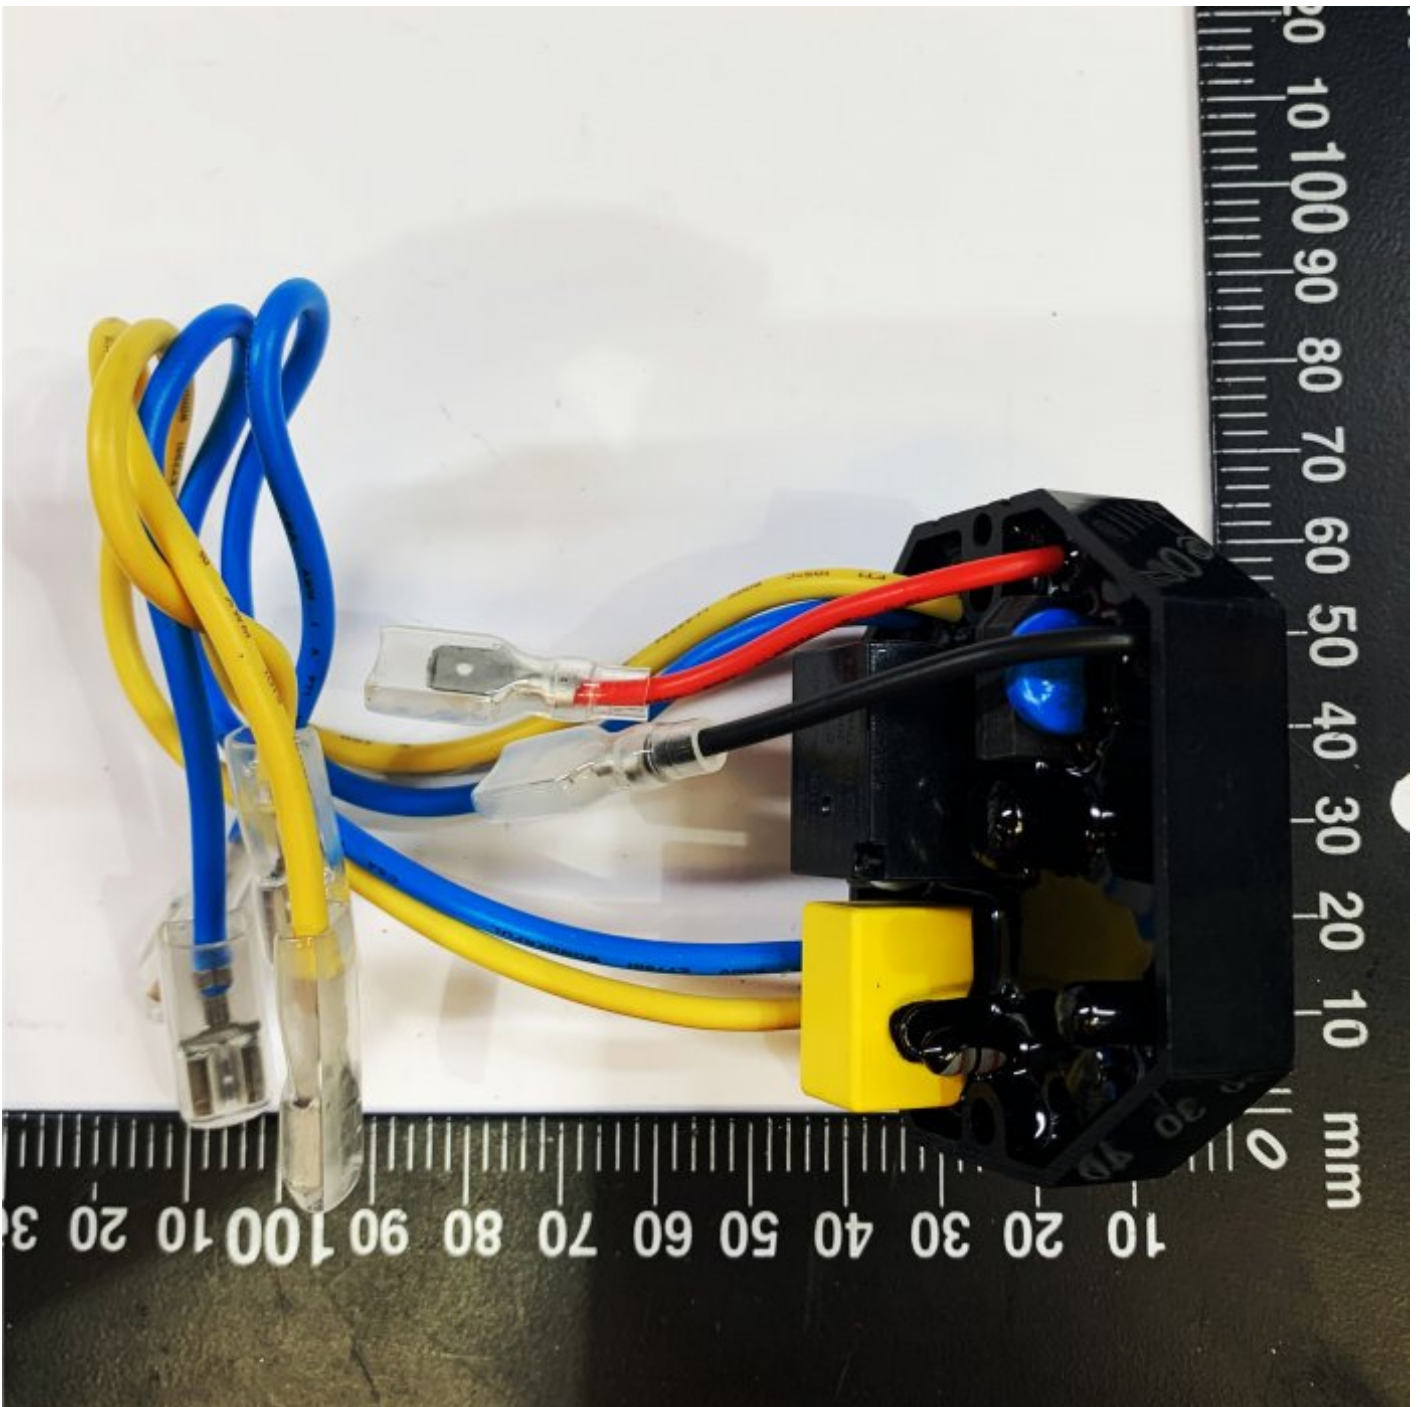

#71

EMC / RECTIFIER

PORTABLE MAGNETIC DRILL

EMC / RECTIFIER #71

Image 2

Specifications

ORDER CODE	~
Size	