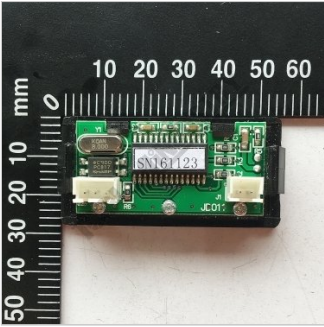

#27

ROTATION SPEED DISPLAY

#03020245167

ROTATION SPEED DISPLAY #27

Rear View