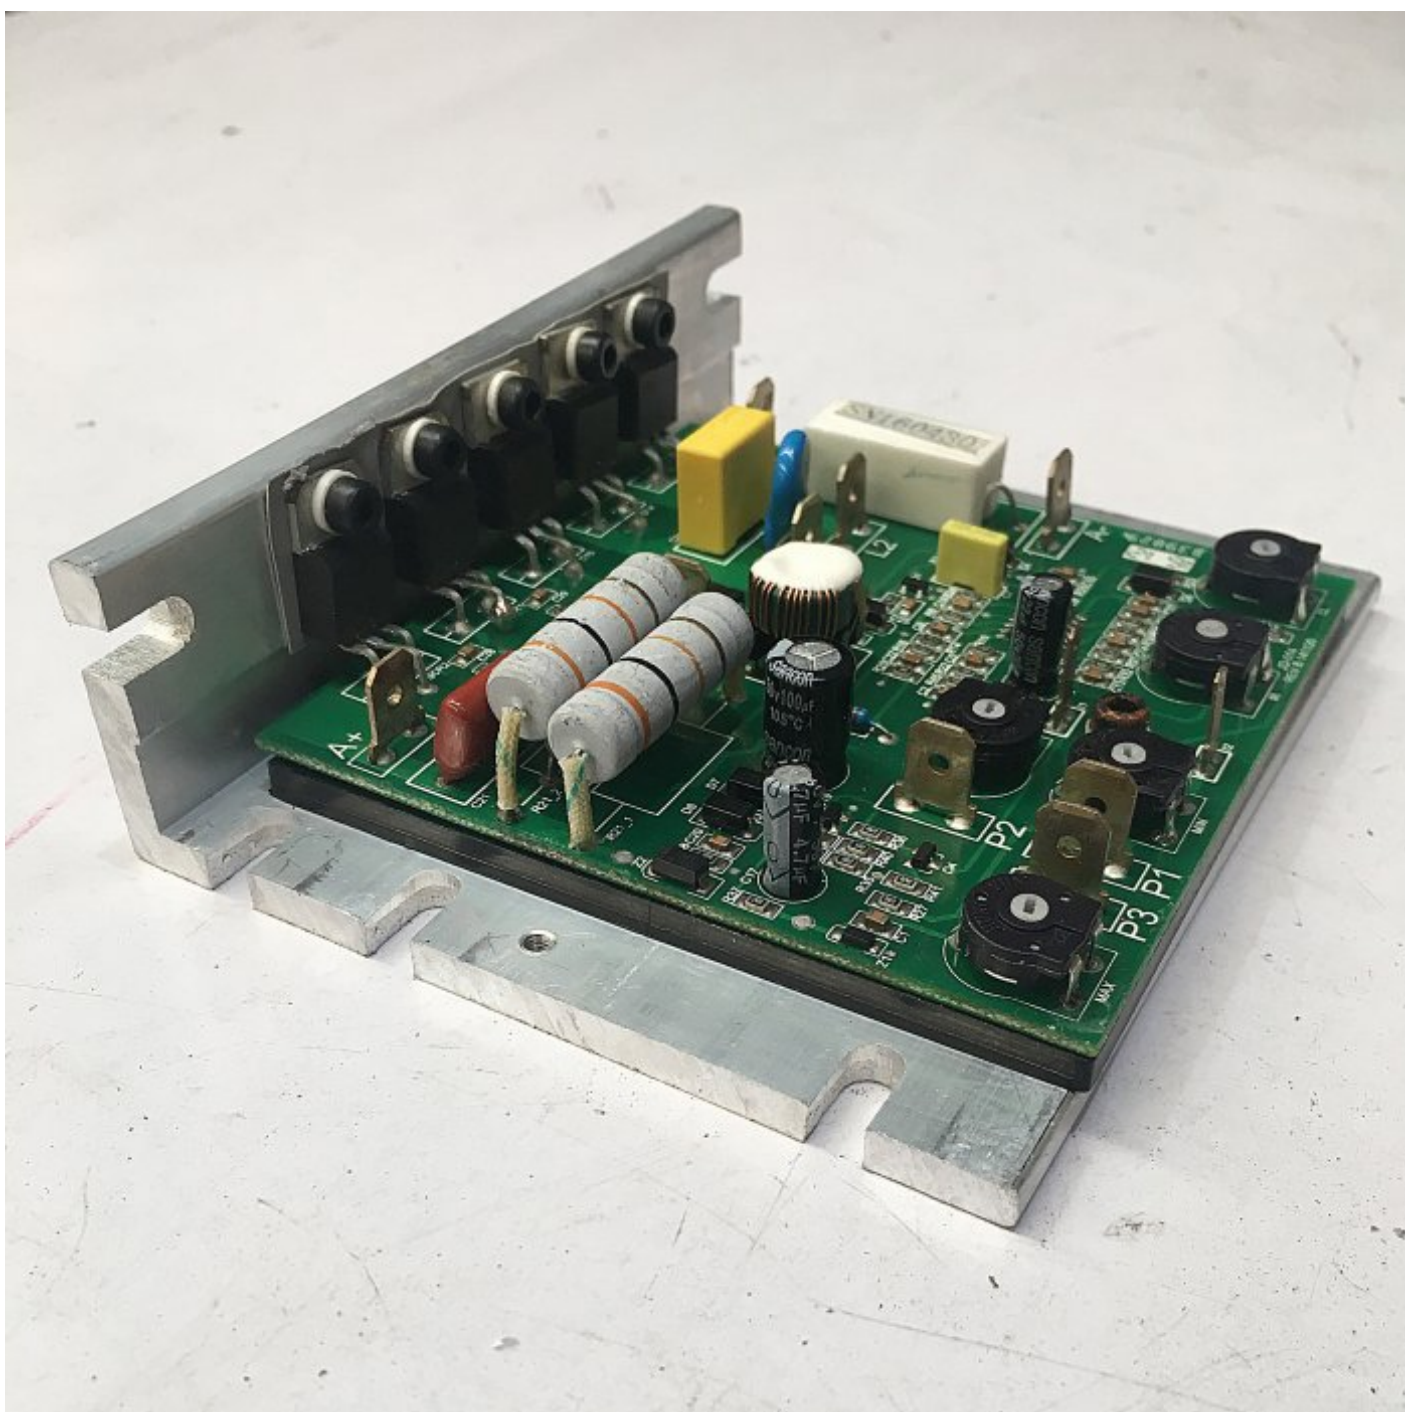

#21

MOTOR CONTROLLER

#03021303201 - BRUSHED

MOTOR CONTROLLER #21

Top View

Rear View