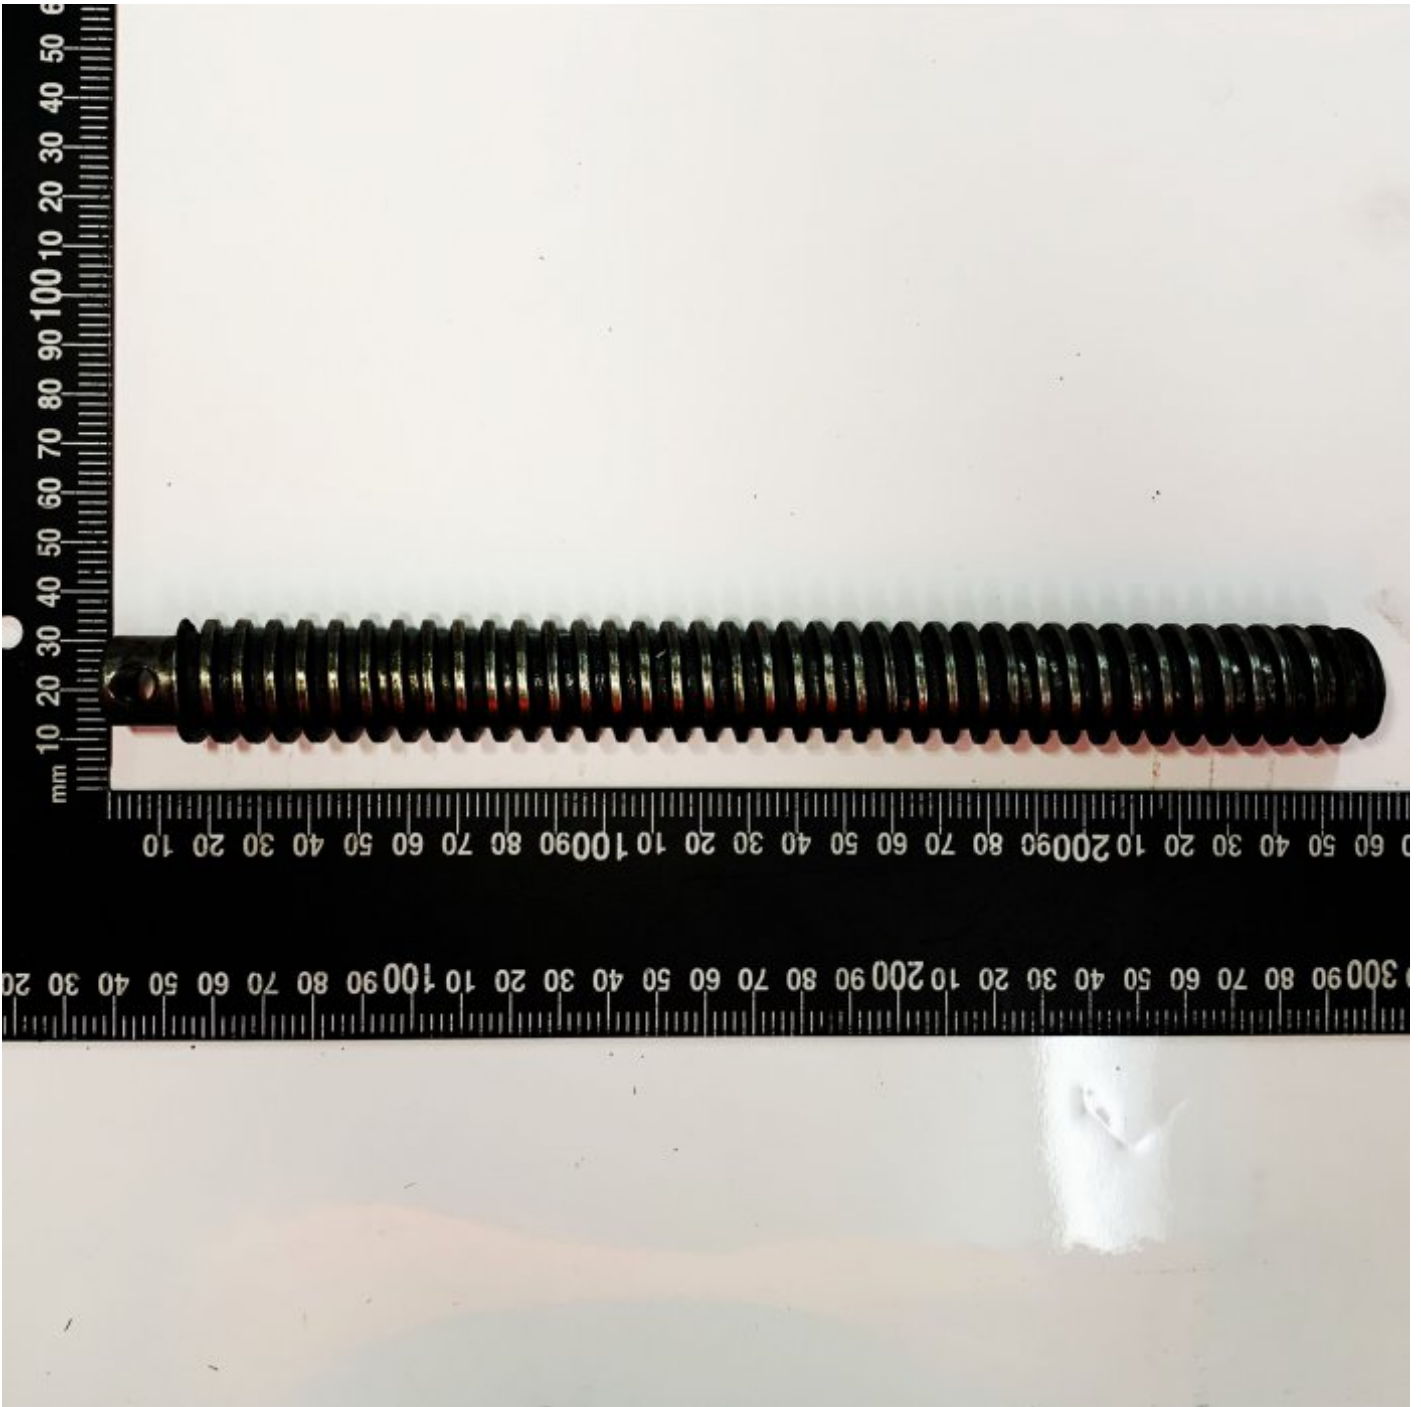

#18

SCREW ROD 250MM

SCREW ROD 250MM #18