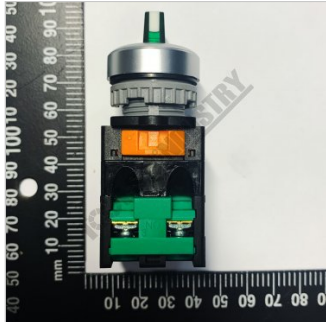

#S12

ON/OFF SWITCH XB7-ED21

2 POS SPRING RETURN TO CENTRE

ON/OFF SWITCH XB7-ED21 #S12

5BM9012

Specifications

ORDER CODE

5BM9012