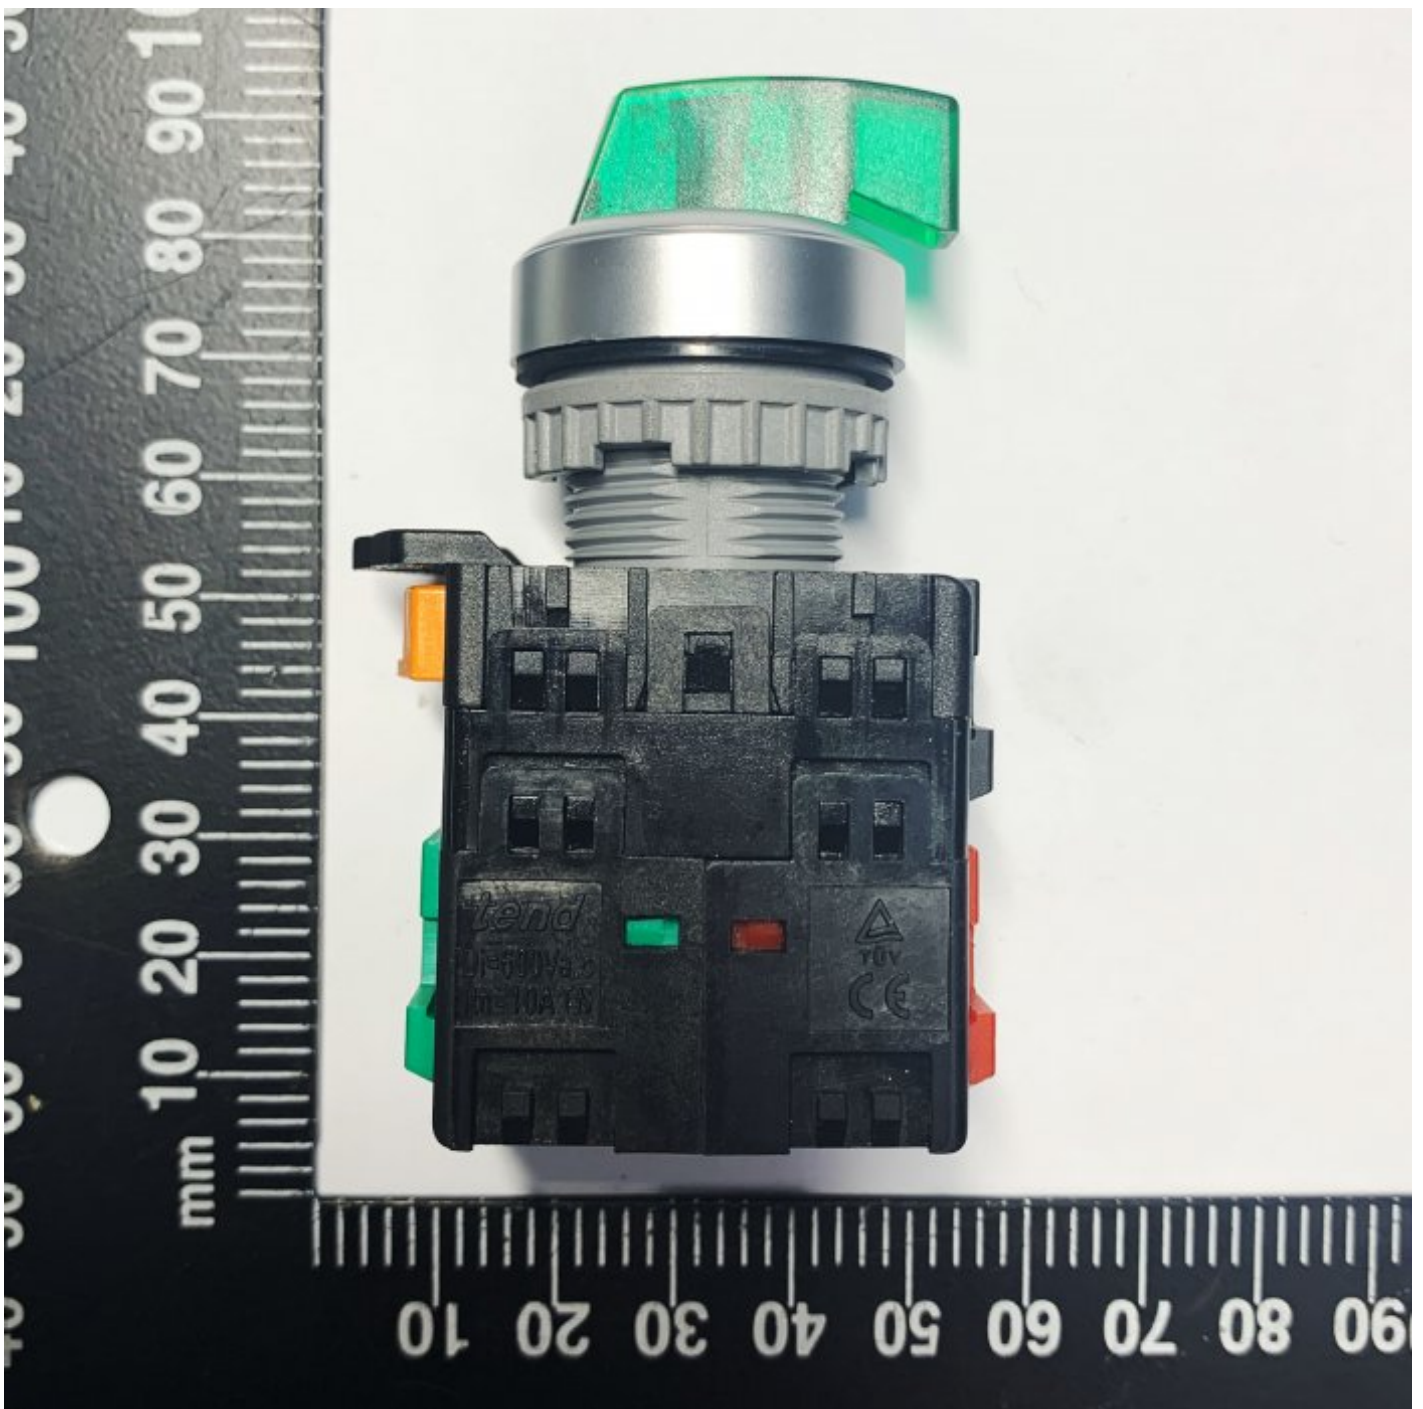

#S12

ON/OFF SWITCH XB7-ED21

2 POS SPRING RETURN TO CENTRE

ON/OFF SWITCH XB7-ED21 #S12

5BM9012

Specifications

ORDER CODE

5BM9012