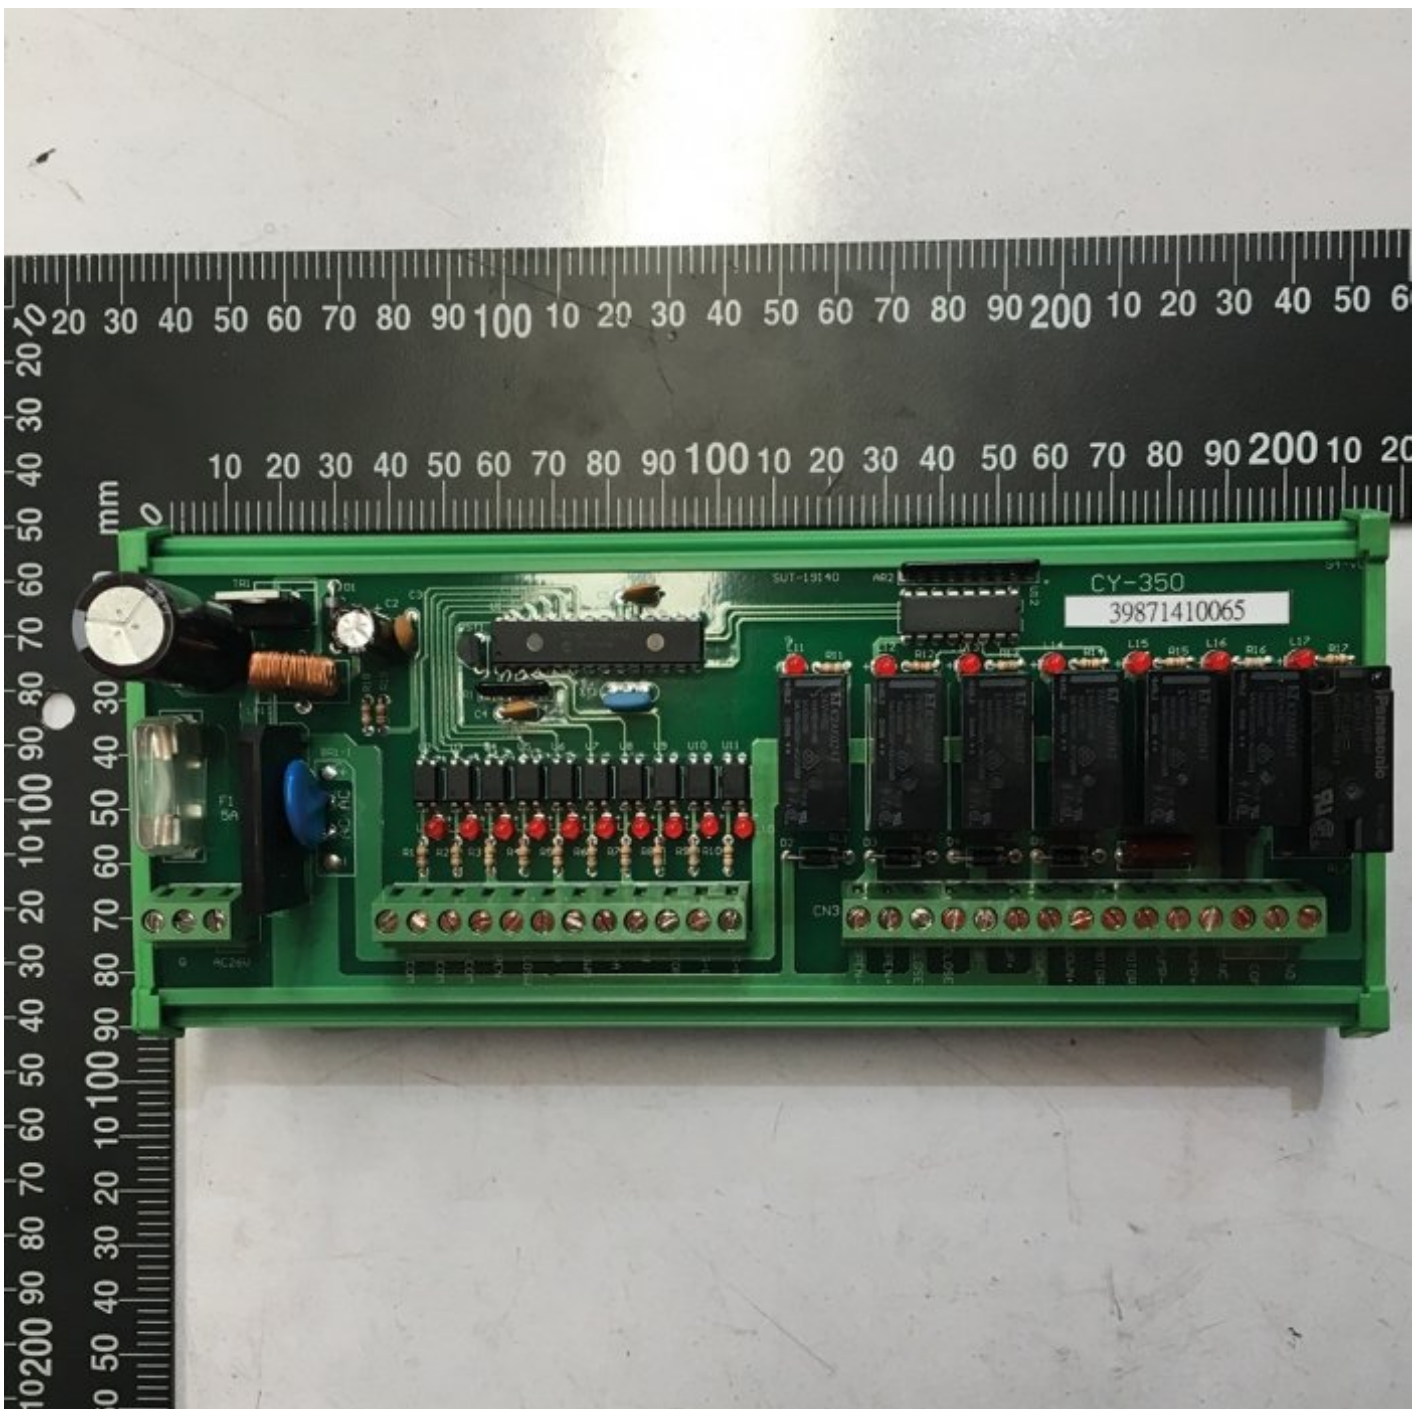

#T16

MAIN PC BOARD

WITH SURGE PROTECTION

MAIN PC BOARD #T16

Specifications

ORDER CODE

~

Size