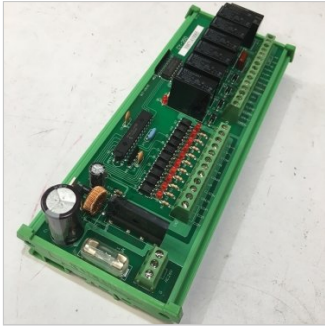

#T16

MAIN PC BOARD

WITH SURGE PROTECTION

MAIN PC BOARD #T16

Specifications

ORDER CODE

~

Size