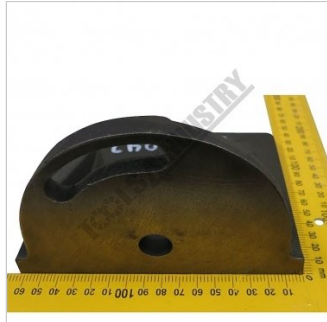

#42

**VICE JAW BRACKET**

196208

**VICE JAW BRACKET #42**

5BF0042 VISE JAW BRKT  
42 196208.2

5BF0042 VISE JAW BRKT  
42 196208.3

**Specifications**

Distance between legs 5BF0042