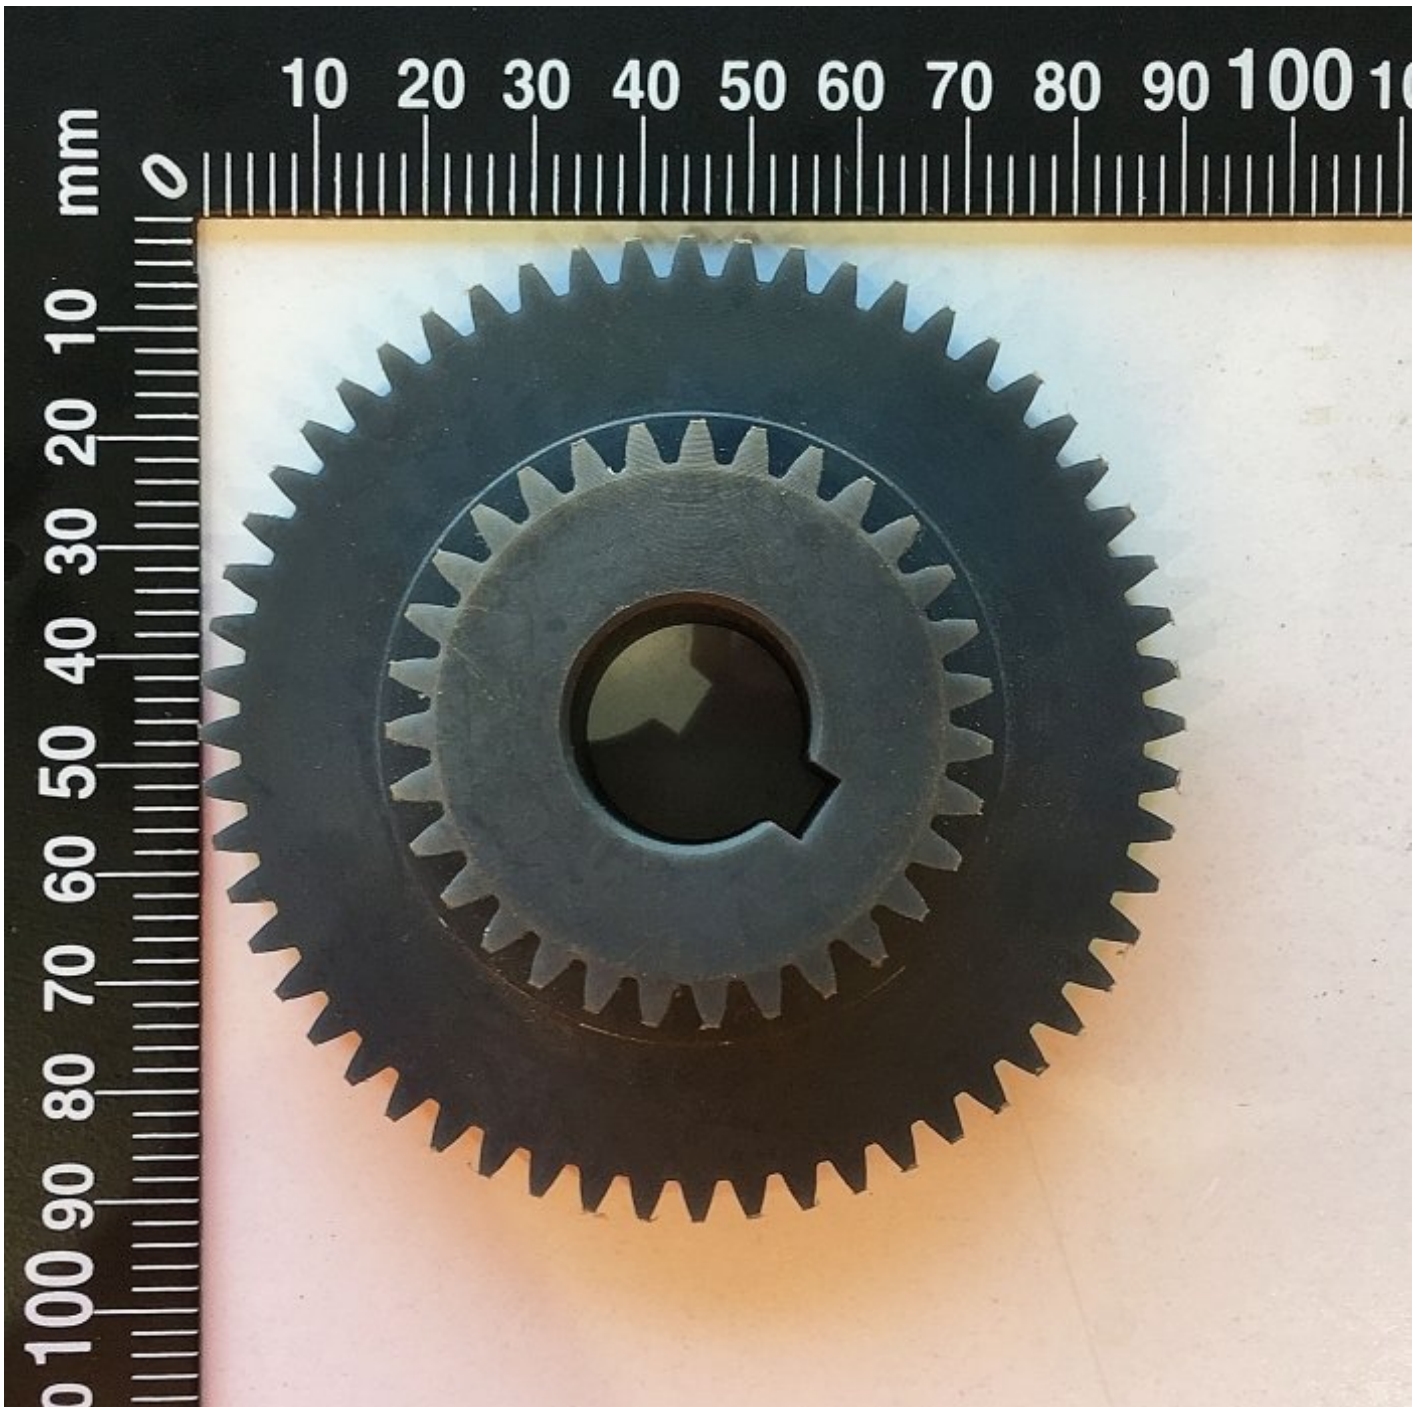

#212

GEAR (NYLON) 31/56T

GEAR (NYLON) 31/56T #212