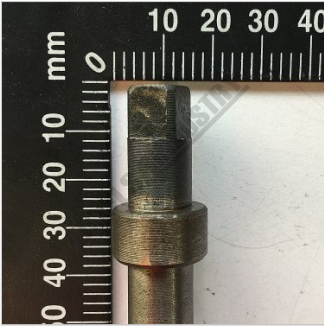

#114

SCREW ROD (DRAWBAR)

#03338130114

SCREW ROD (DRAWBAR) #114

Detail View 1

Detail View 2