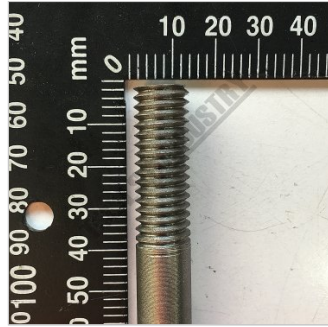

#114

SCREW ROD (DRAWBAR)

#03338130114

SCREW ROD (DRAWBAR) #114

Detail View 1

Detail View 2