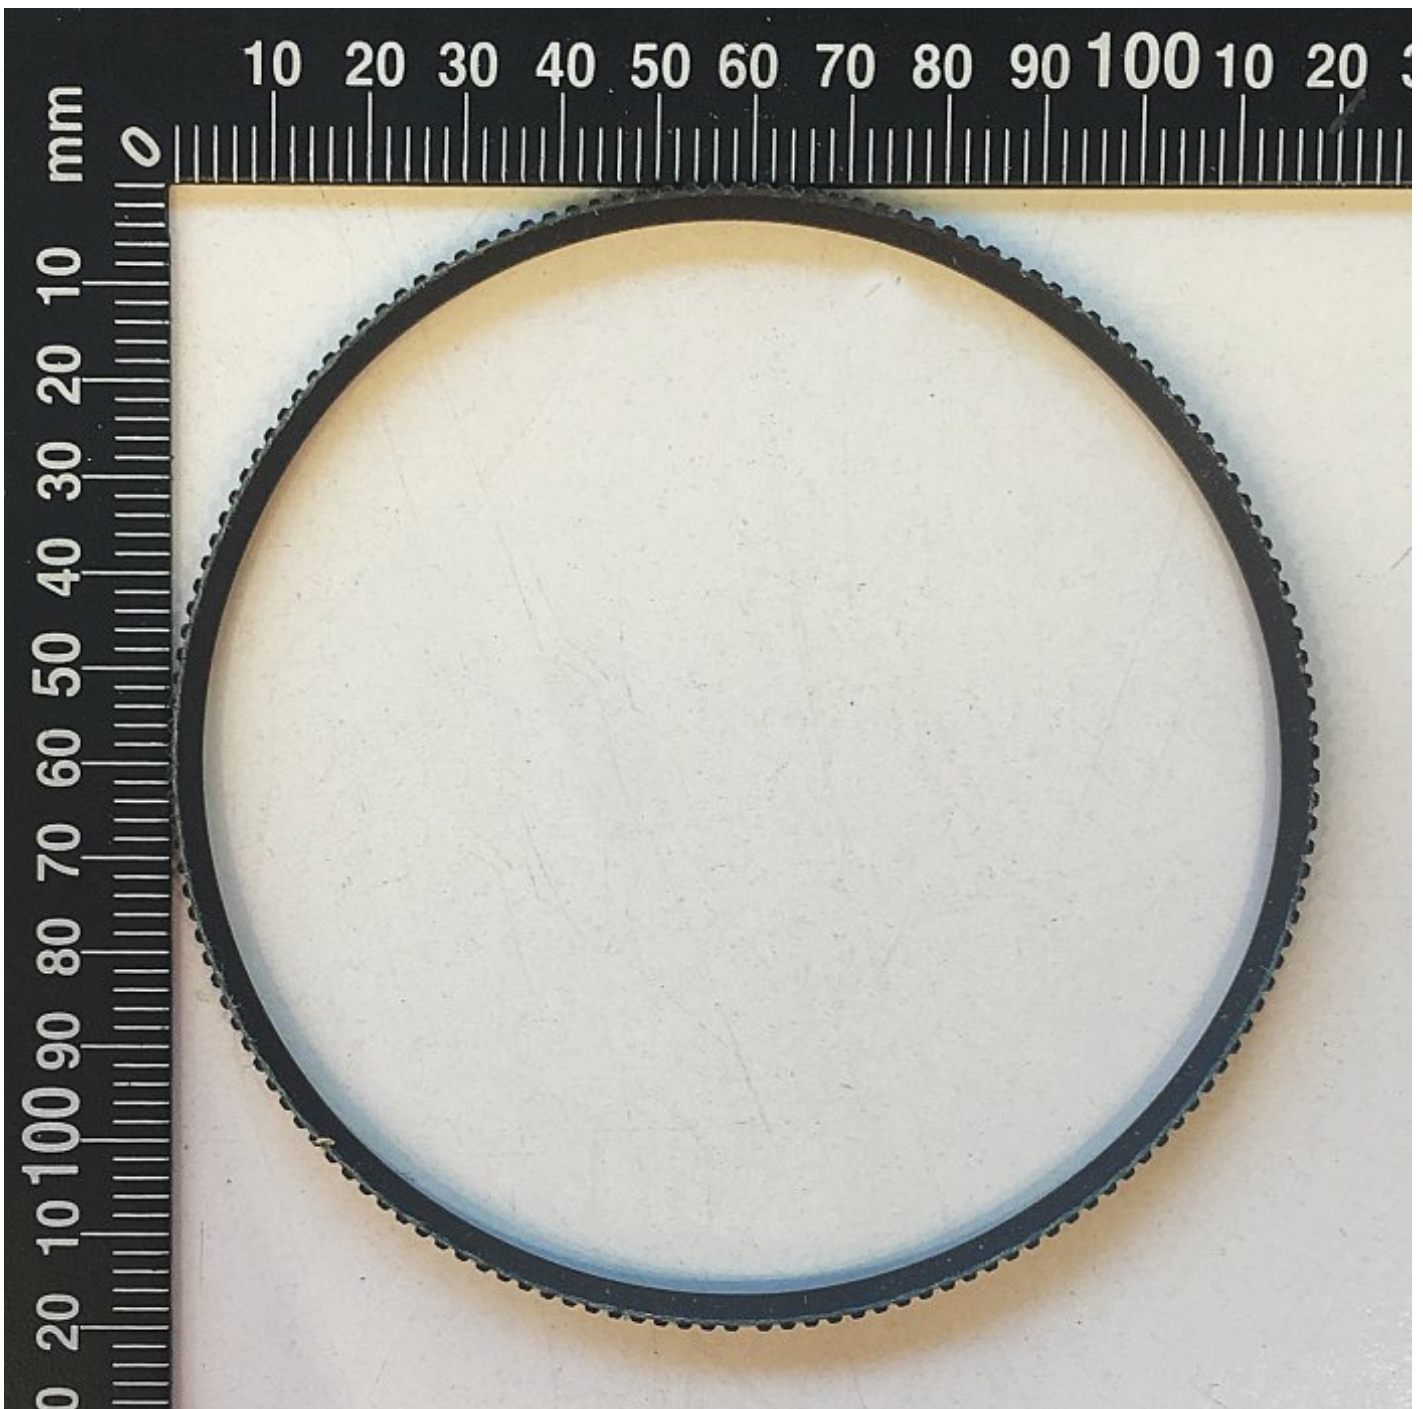

#107

DRIVE BELT

SIZE 5M-375

DRIVE BELT #107