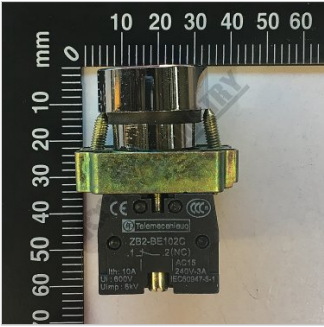

#

PUMP STOP BUTTON ASSY

RED

PUMP STOP BUTTON ASSY #

Side View