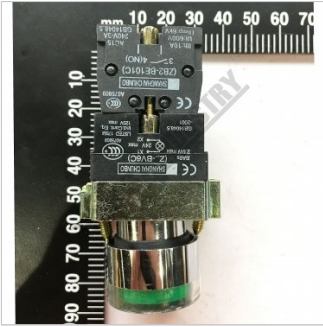

#

PUMP START BUTTON ASSY

ILLUMINATED SWITCH ZB2-BWB..C

PUMP START BUTTON ASSY #

Rear View

Top View