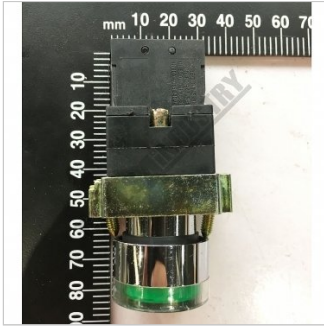

#

PUMP START BUTTON ASSY

ILLUMINATED SWITCH ZB2-BWB..C

PUMP START BUTTON ASSY #

Rear View

Top View