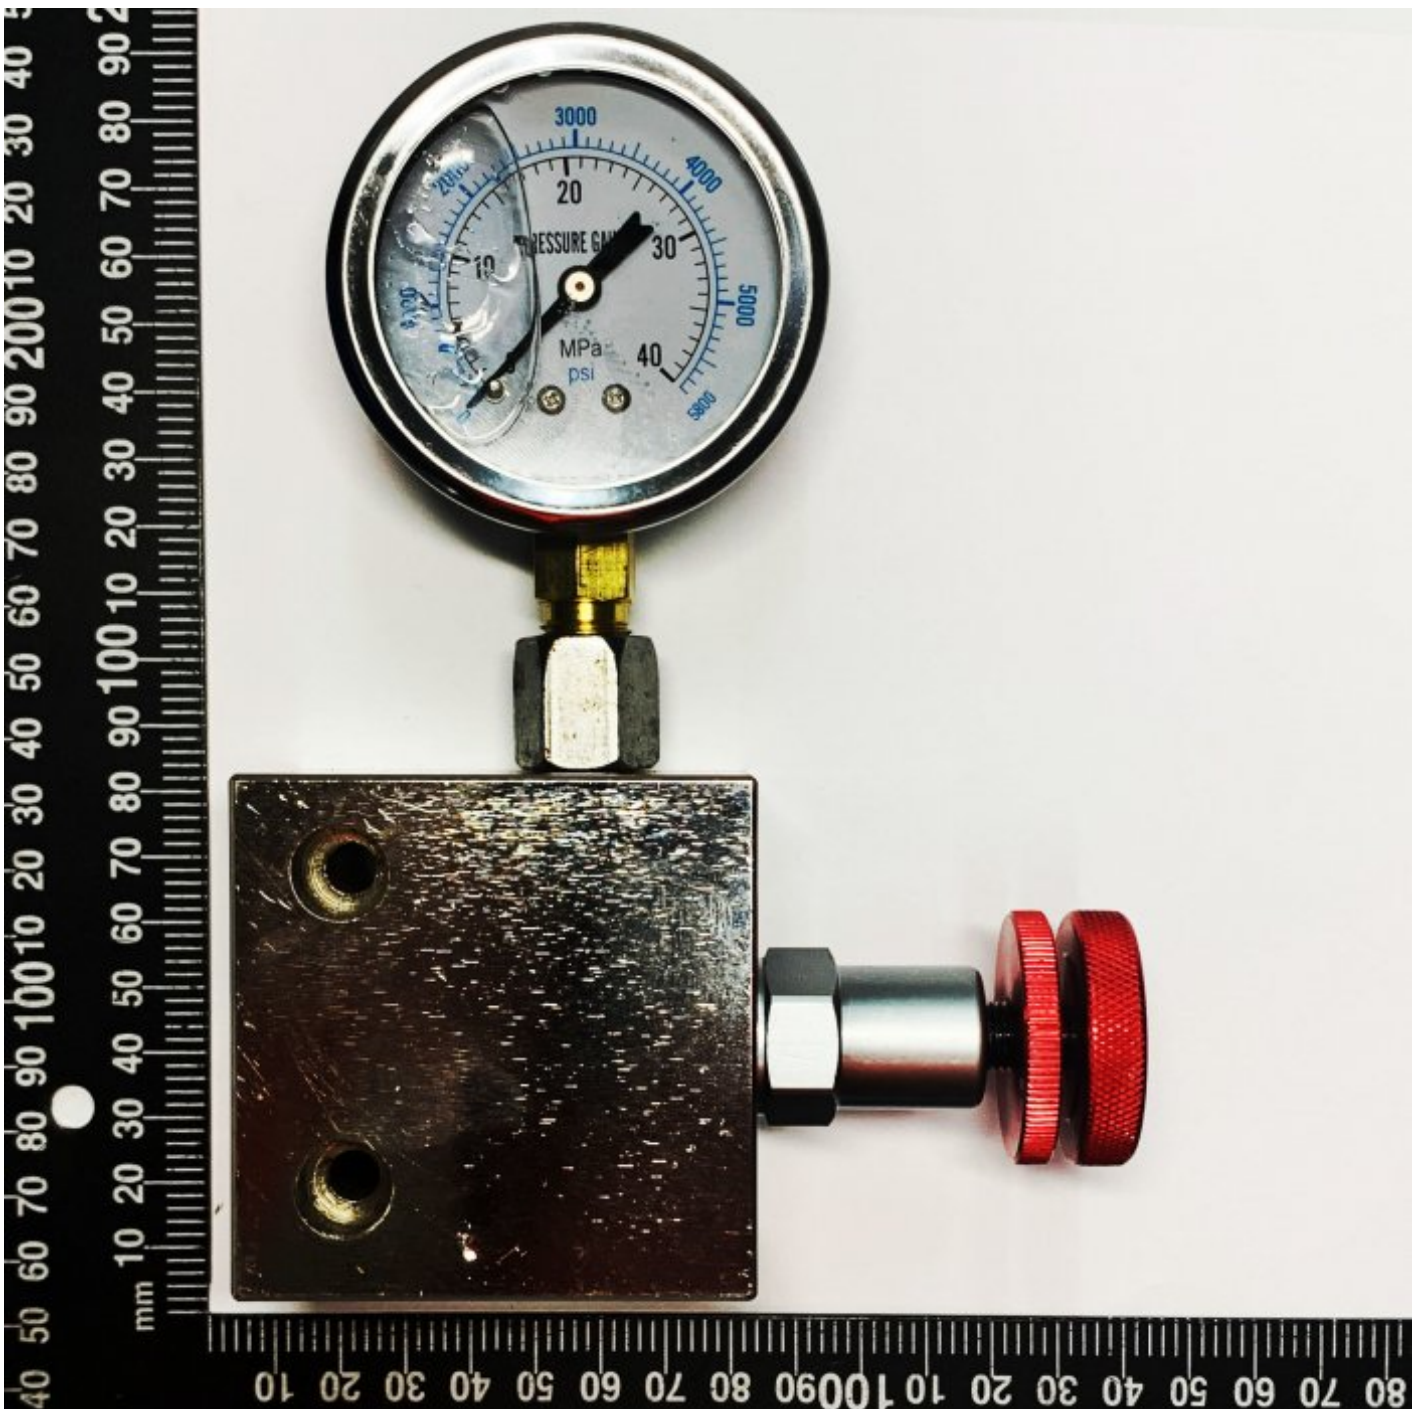

#

GAUGE & VALVE BLOCK 0-40 MPA

NEW STYLE 63mm BOTTOM ENTRY

GAUGE & VALVE BLOCK 0-40 MPA #