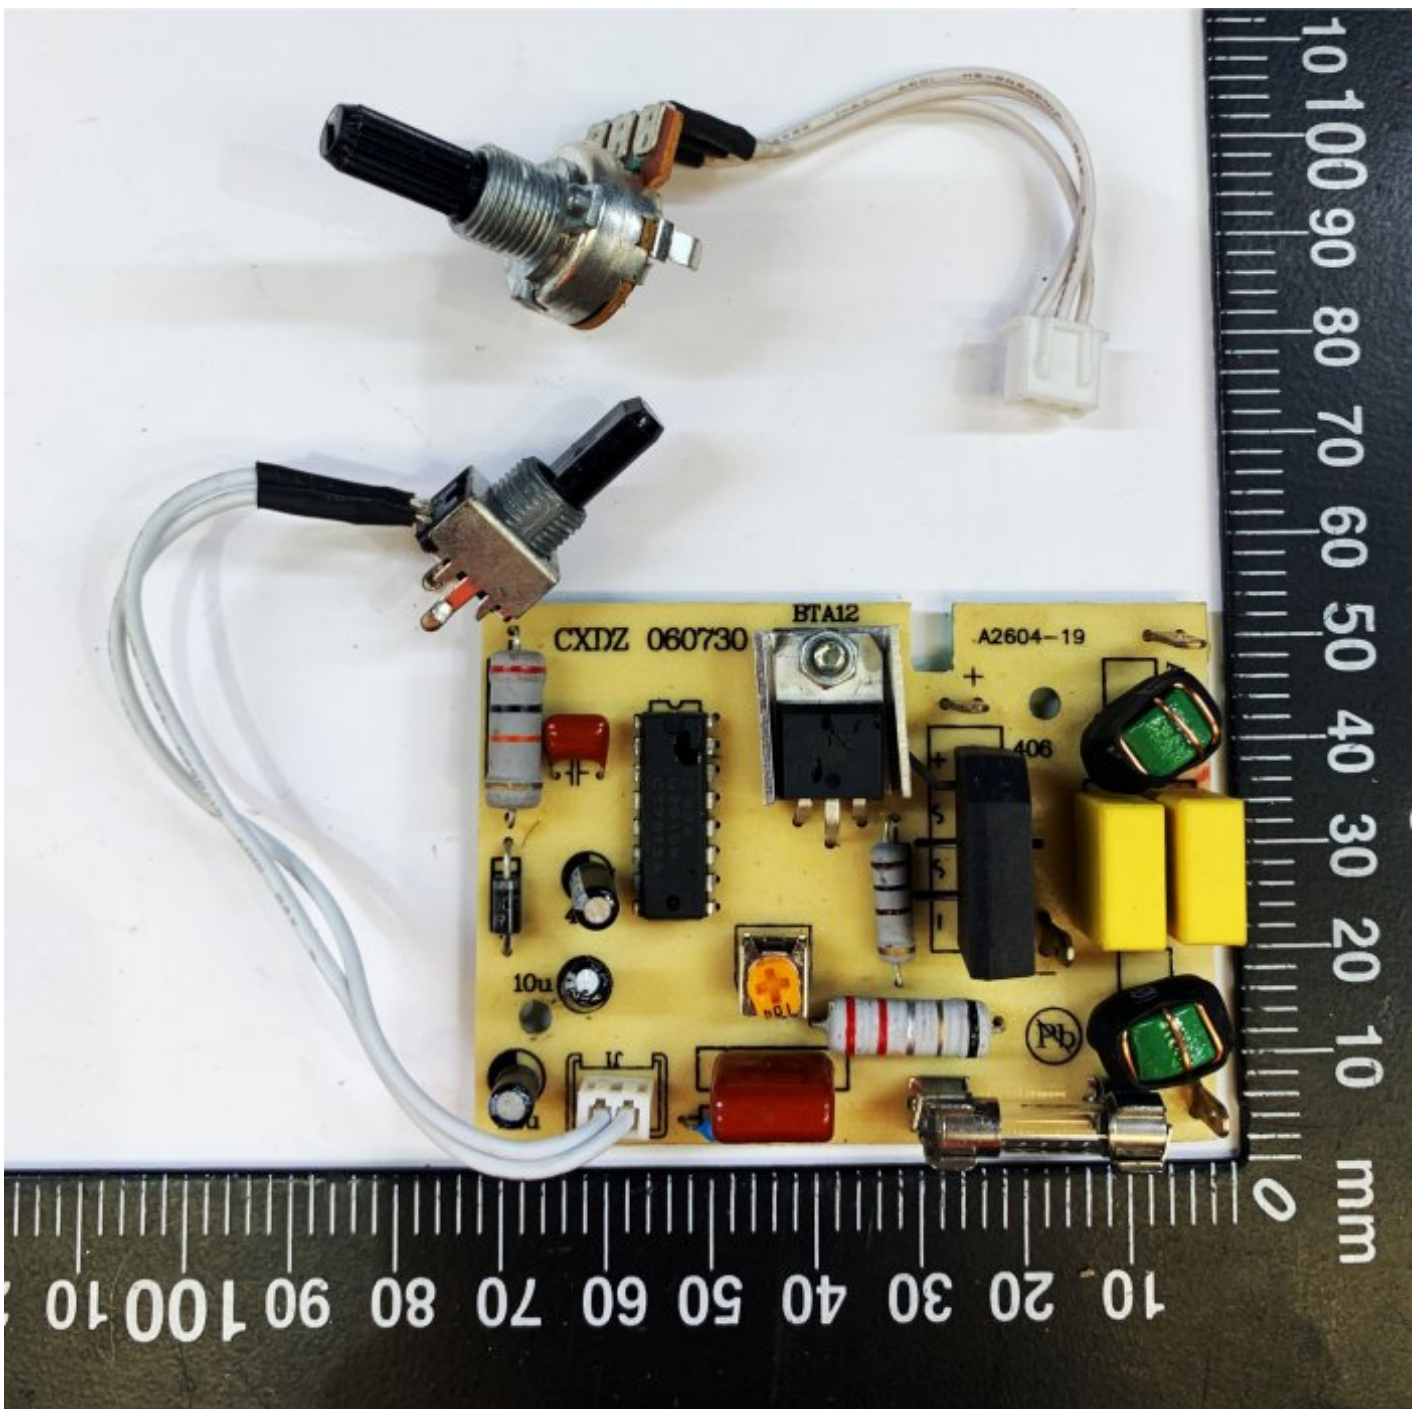

#SPEED

ADJUST SWITCH+ PC BOARD

R895 10" WET STONE GRINDER

**ADJUST SWITCH+ PC BOARD #SPEED**