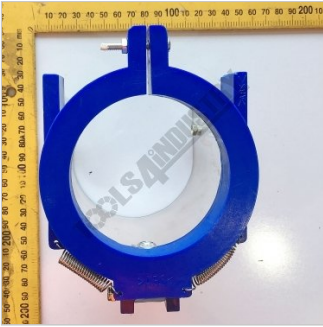

**HAFCO-METALMASTER #112**

**CHUCK GUARD 75MM**

**HAFCO-METALMASTER CHUCK GUARD 75MM #112**

Top View

Rear View