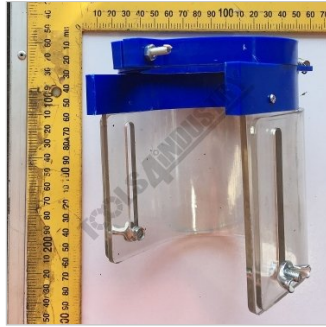

**HAFCO-METALMASTER #112**

**CHUCK GUARD 75MM**

**HAFCO-METALMASTER CHUCK GUARD 75MM #112**

Top View

Rear View