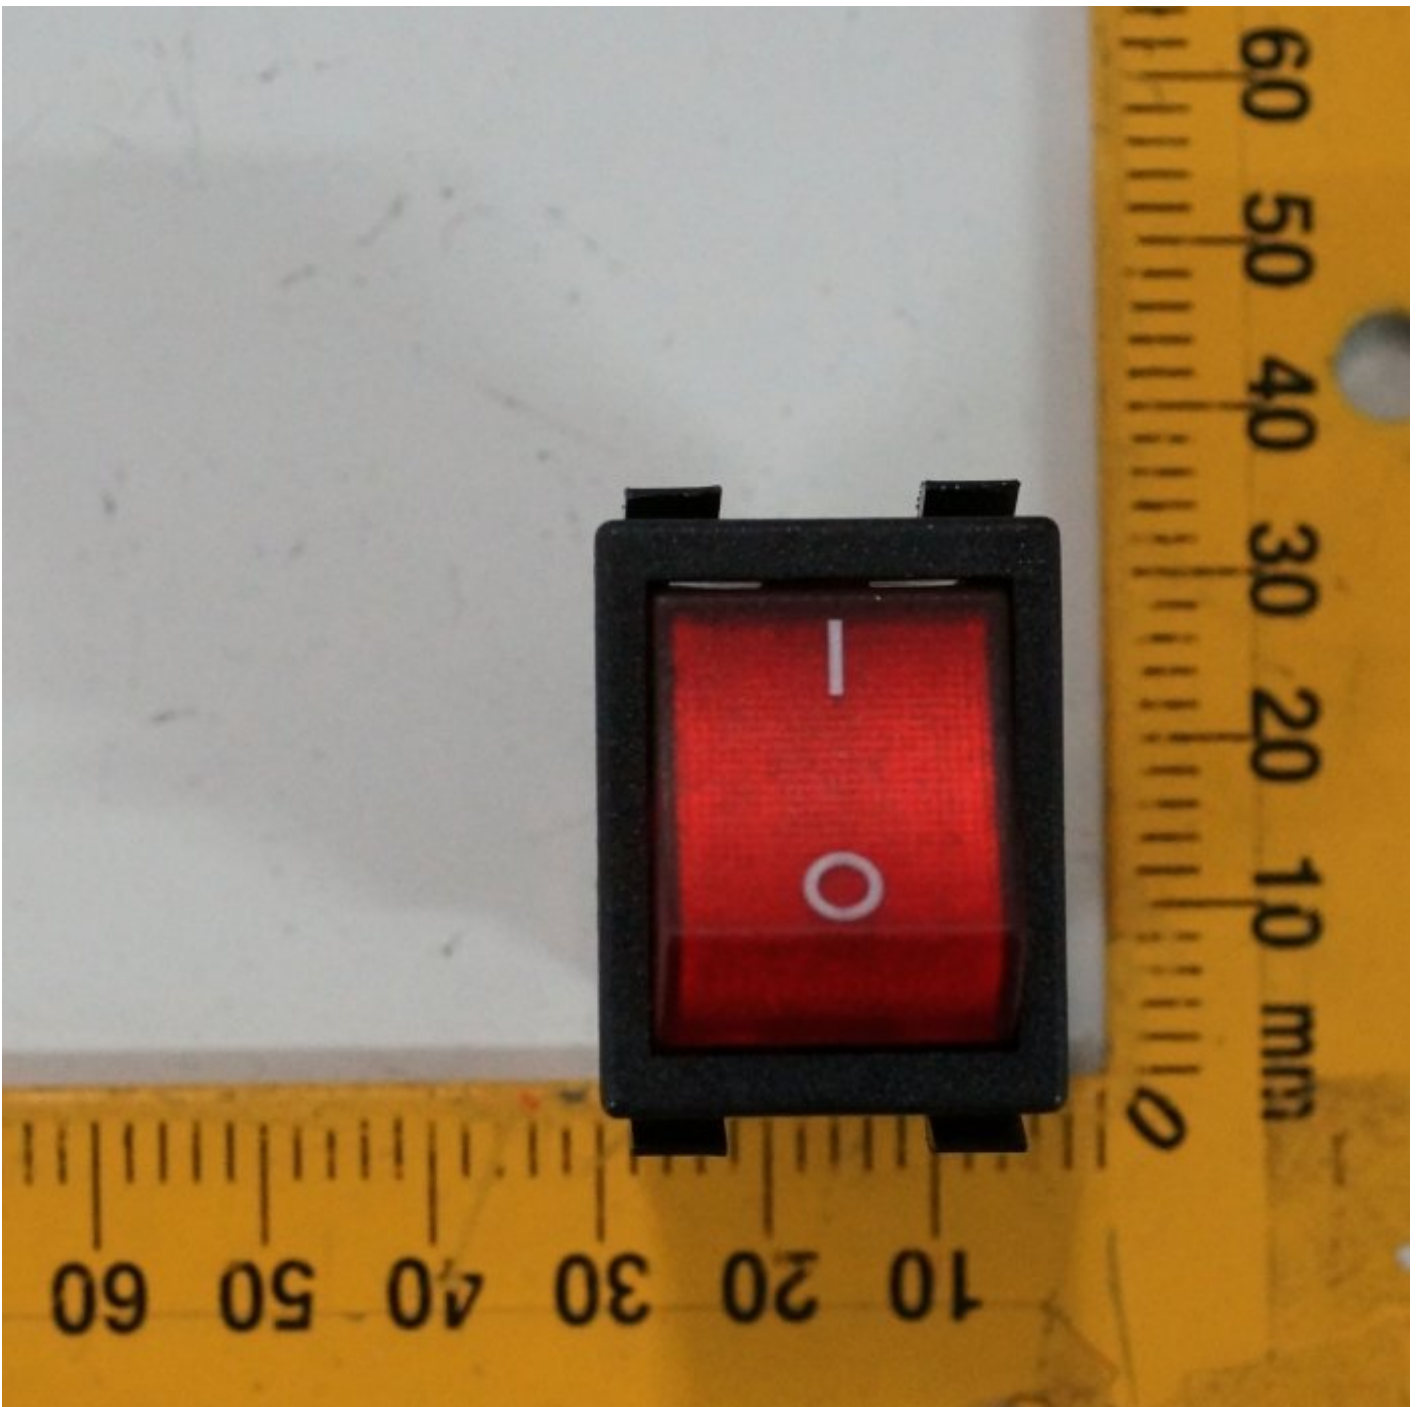

#83

MAGNET SWITCH (110V&220V)

MAGNET SWITCH (110V&220V) #83

Description

On/Off Switch Magnet

Specifications

ORDER CODE 4DB0083