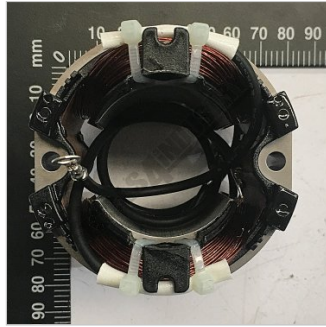

#41

STATOR

110V-220V-73X42X45

STATOR #41

Top View

Side View