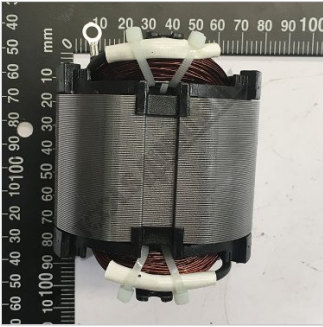

#41

STATOR

110V-220V-73X42X45

STATOR #41

Top View

Side View