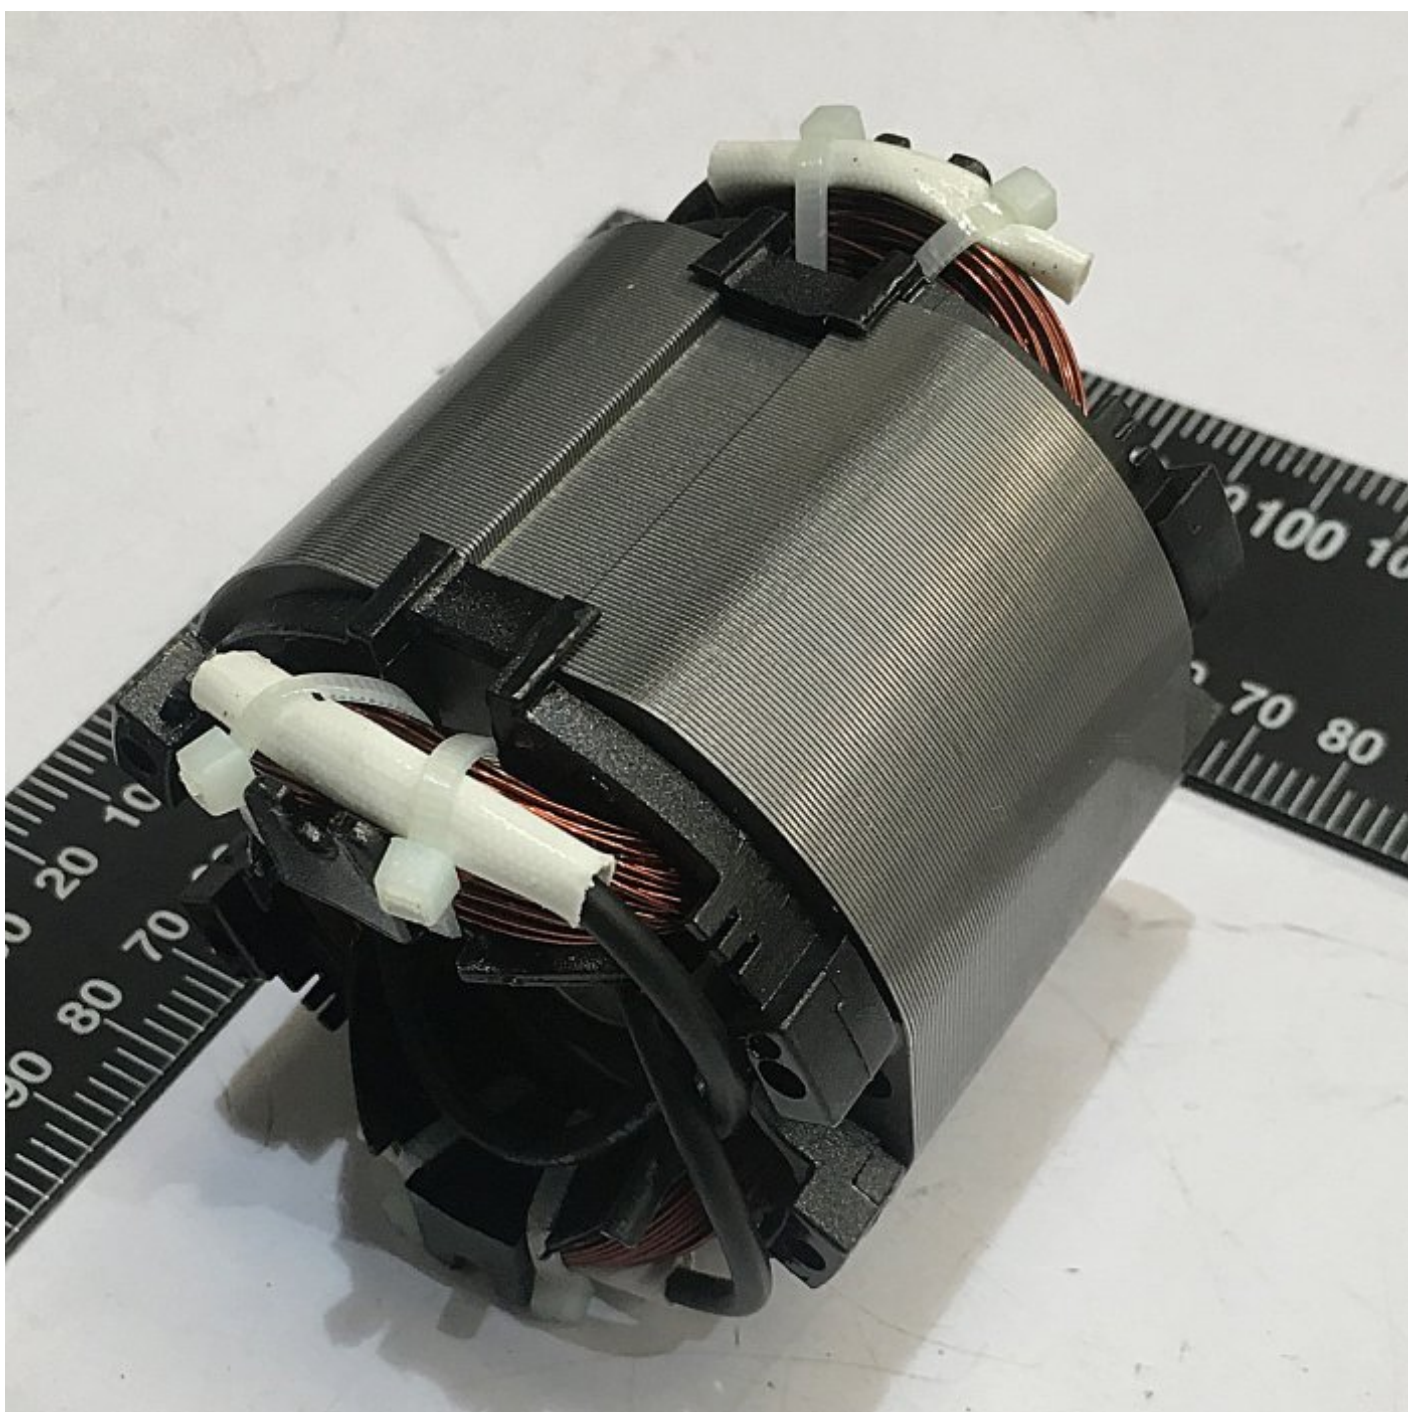

#41

STATOR

110V-220V-73X42X45

STATOR #41

Top View

Side View