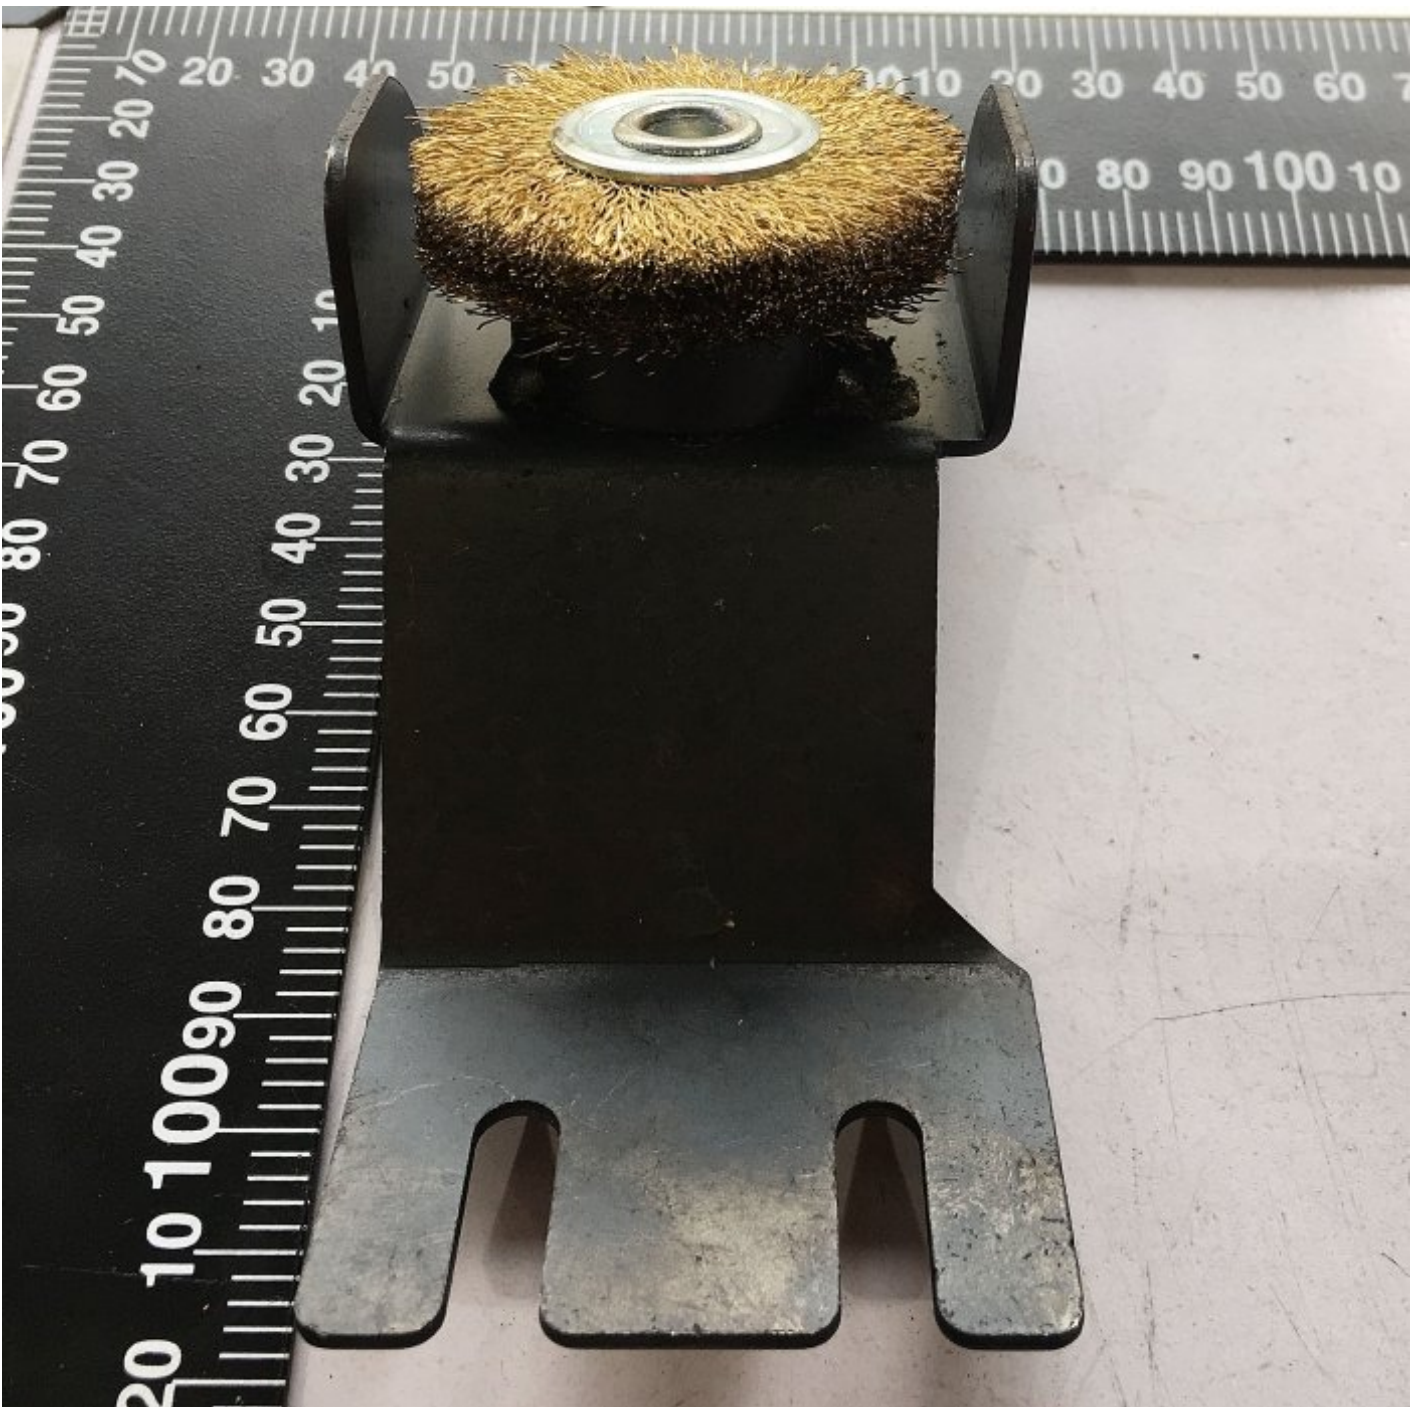

#84

WIRE BRUSH + HOLDER ASSY

50 OD x 13W x 6 ID

WIRE BRUSH + HOLDER ASSY #84

Rear View