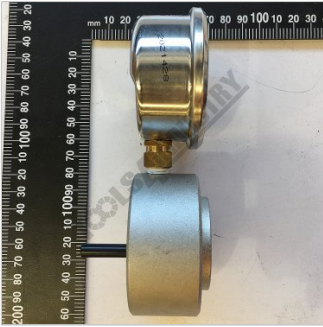

#105

BLADE TENSION GAUGE

BLADE TENSION GAUGE #105

Side View

Rear View