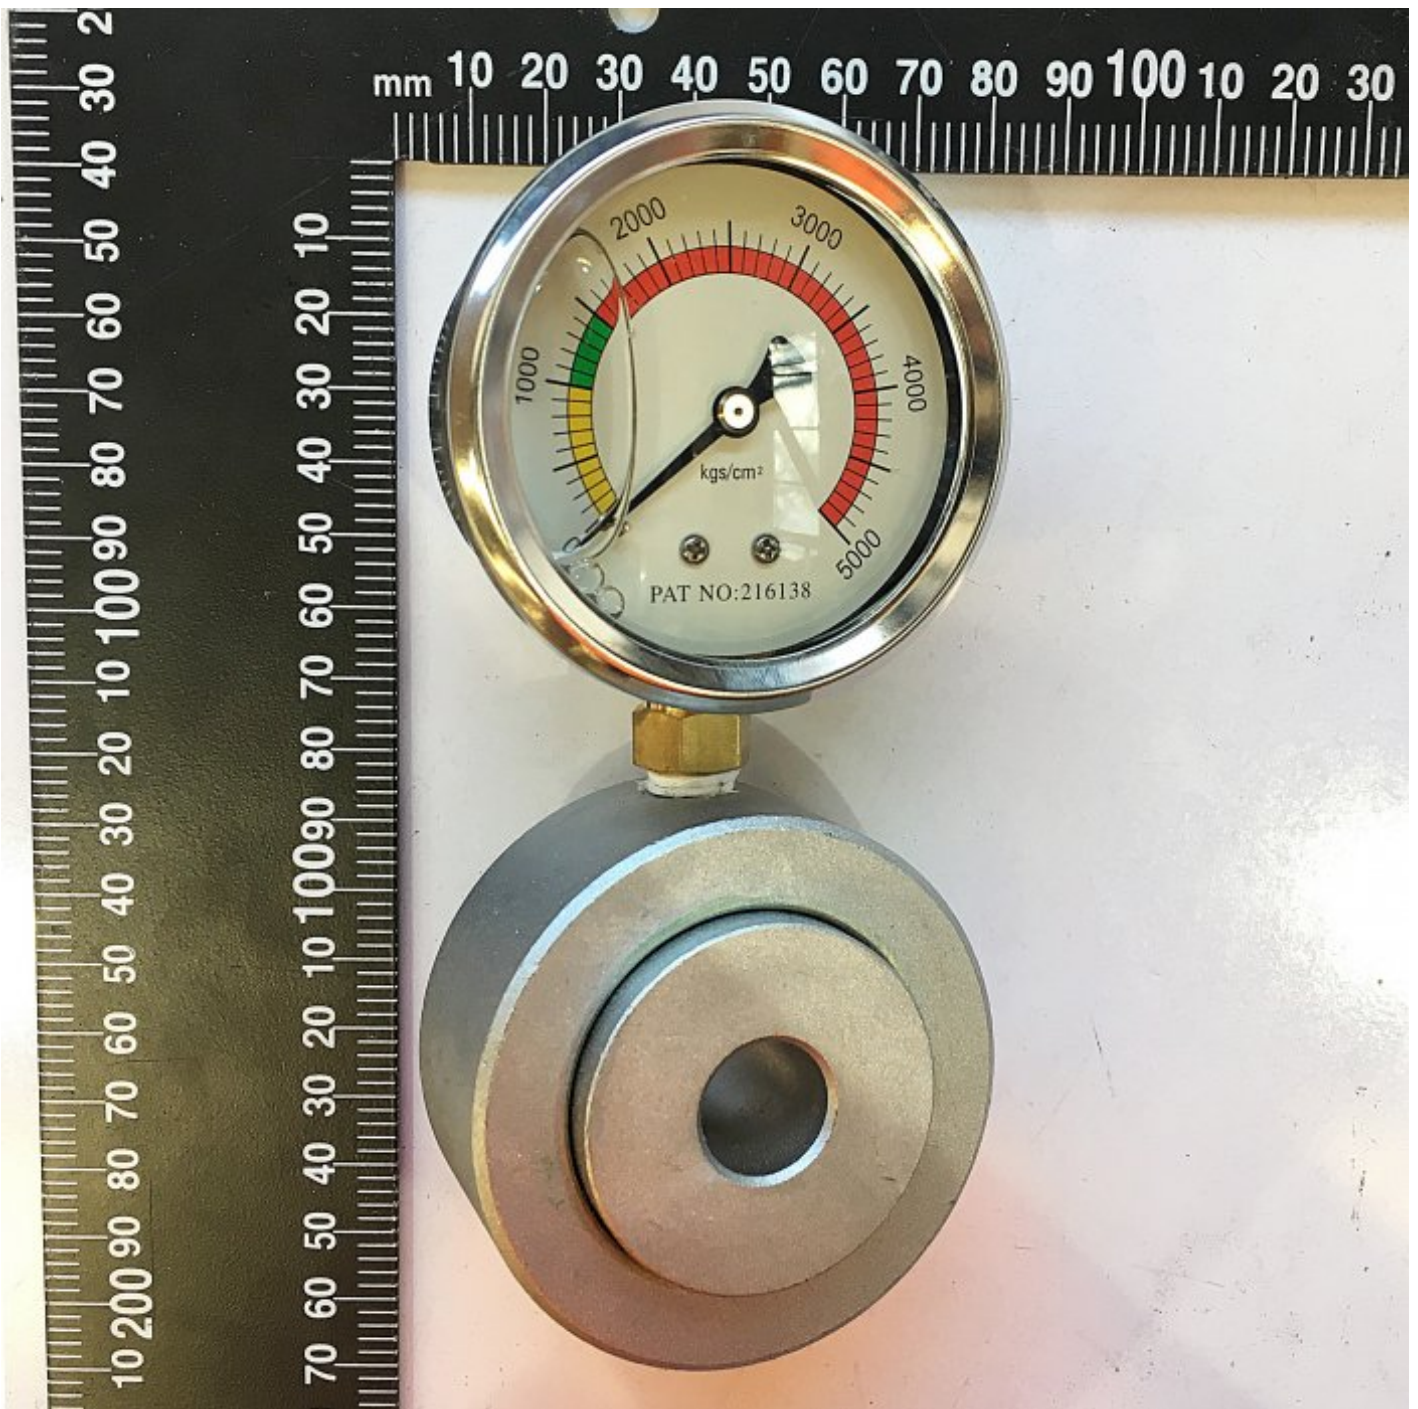

#105

BLADE TENSION GAUGE

BLADE TENSION GAUGE #105

Side View

Rear View