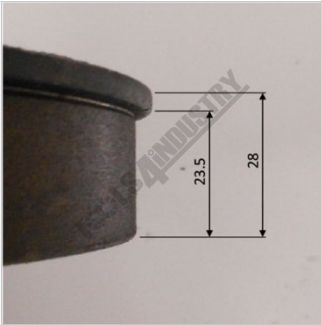

#47

WHEEL IDLER

WHEEL IDLER #47

4BM0047 WHEEL OD 305
BORE 55 1

Specifications

Distance between legs

4BM0047