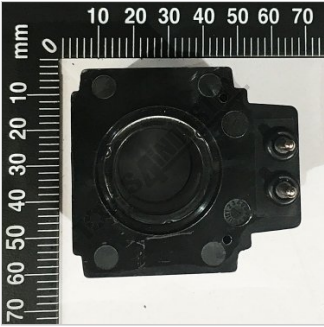

#

REAR VICE CLAMP VALVE COIL

110V

REAR VICE CLAMP VALVE COIL #

Top View

Side View