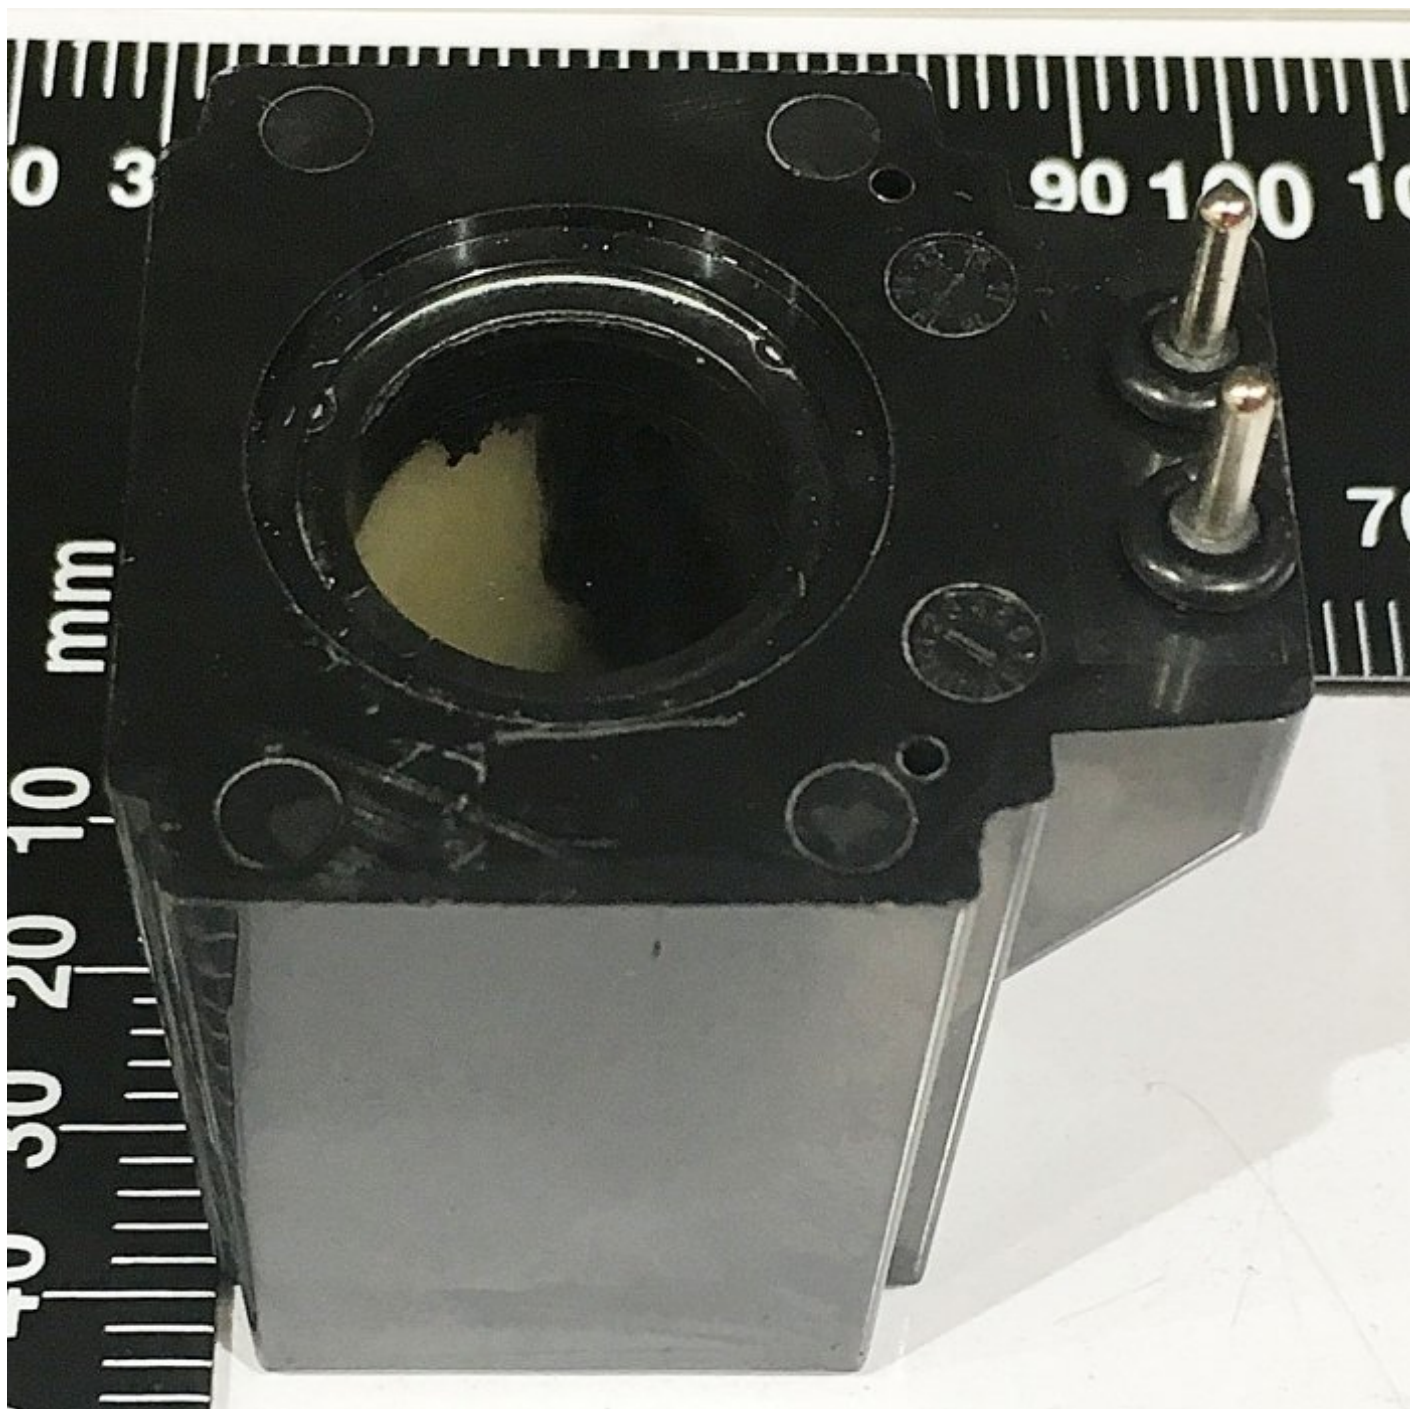

#

REAR VICE CLAMP VALVE COIL

110V

REAR VICE CLAMP VALVE COIL #

Top View

Side View