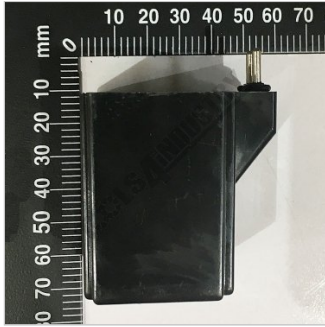

#

REAR VICE CLAMP VALVE COIL

110V

REAR VICE CLAMP VALVE COIL #

Top View

Side View