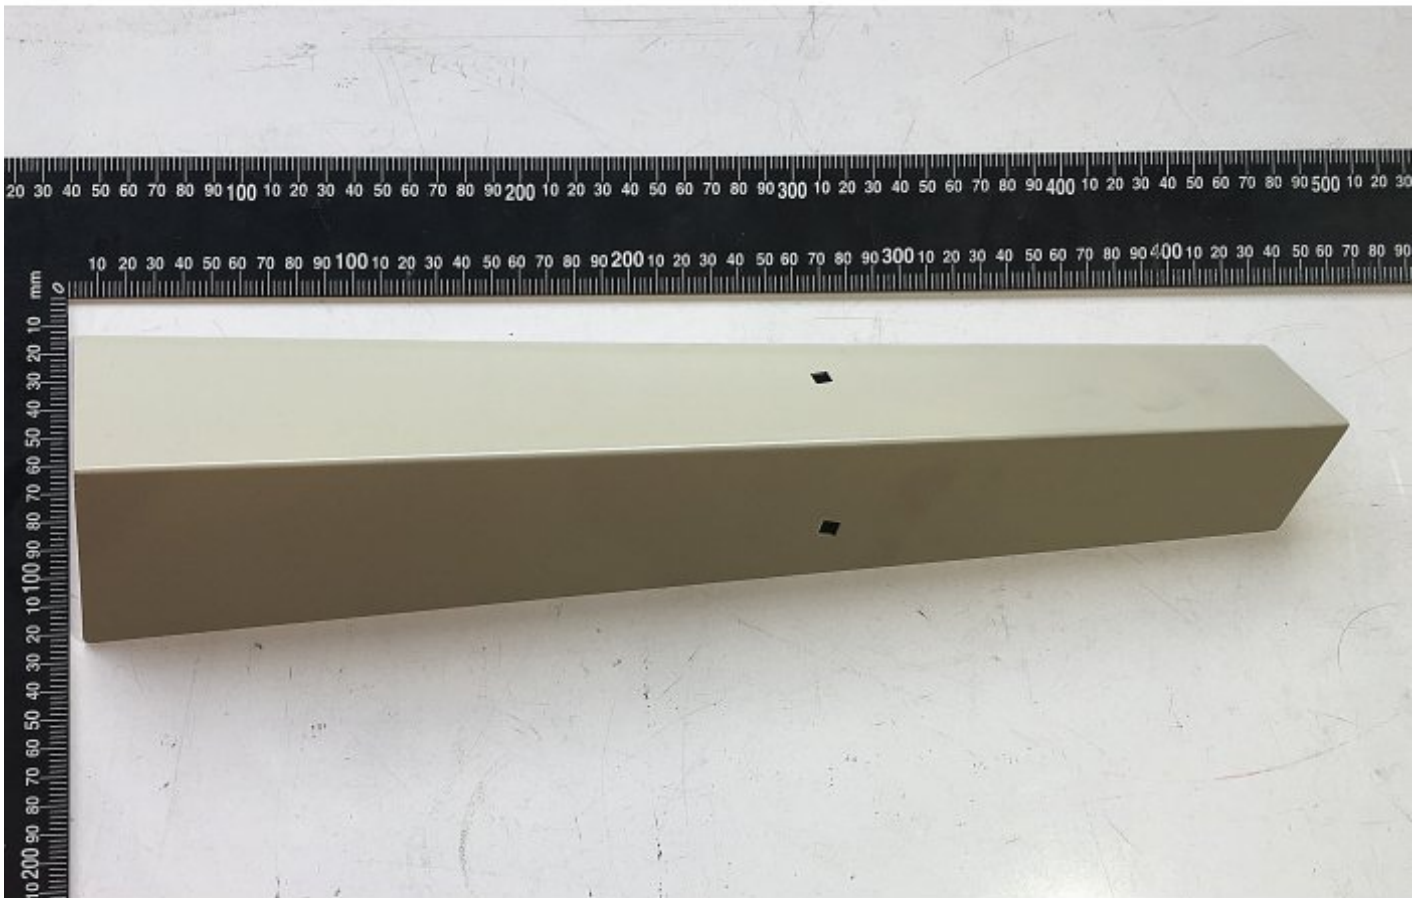

HAFCO-WOODMASTER #229

LEGS SET ASSY (4PC)

HAFCO-WOODMASTER LEGS SET ASSY (4PC) #229

Rear View