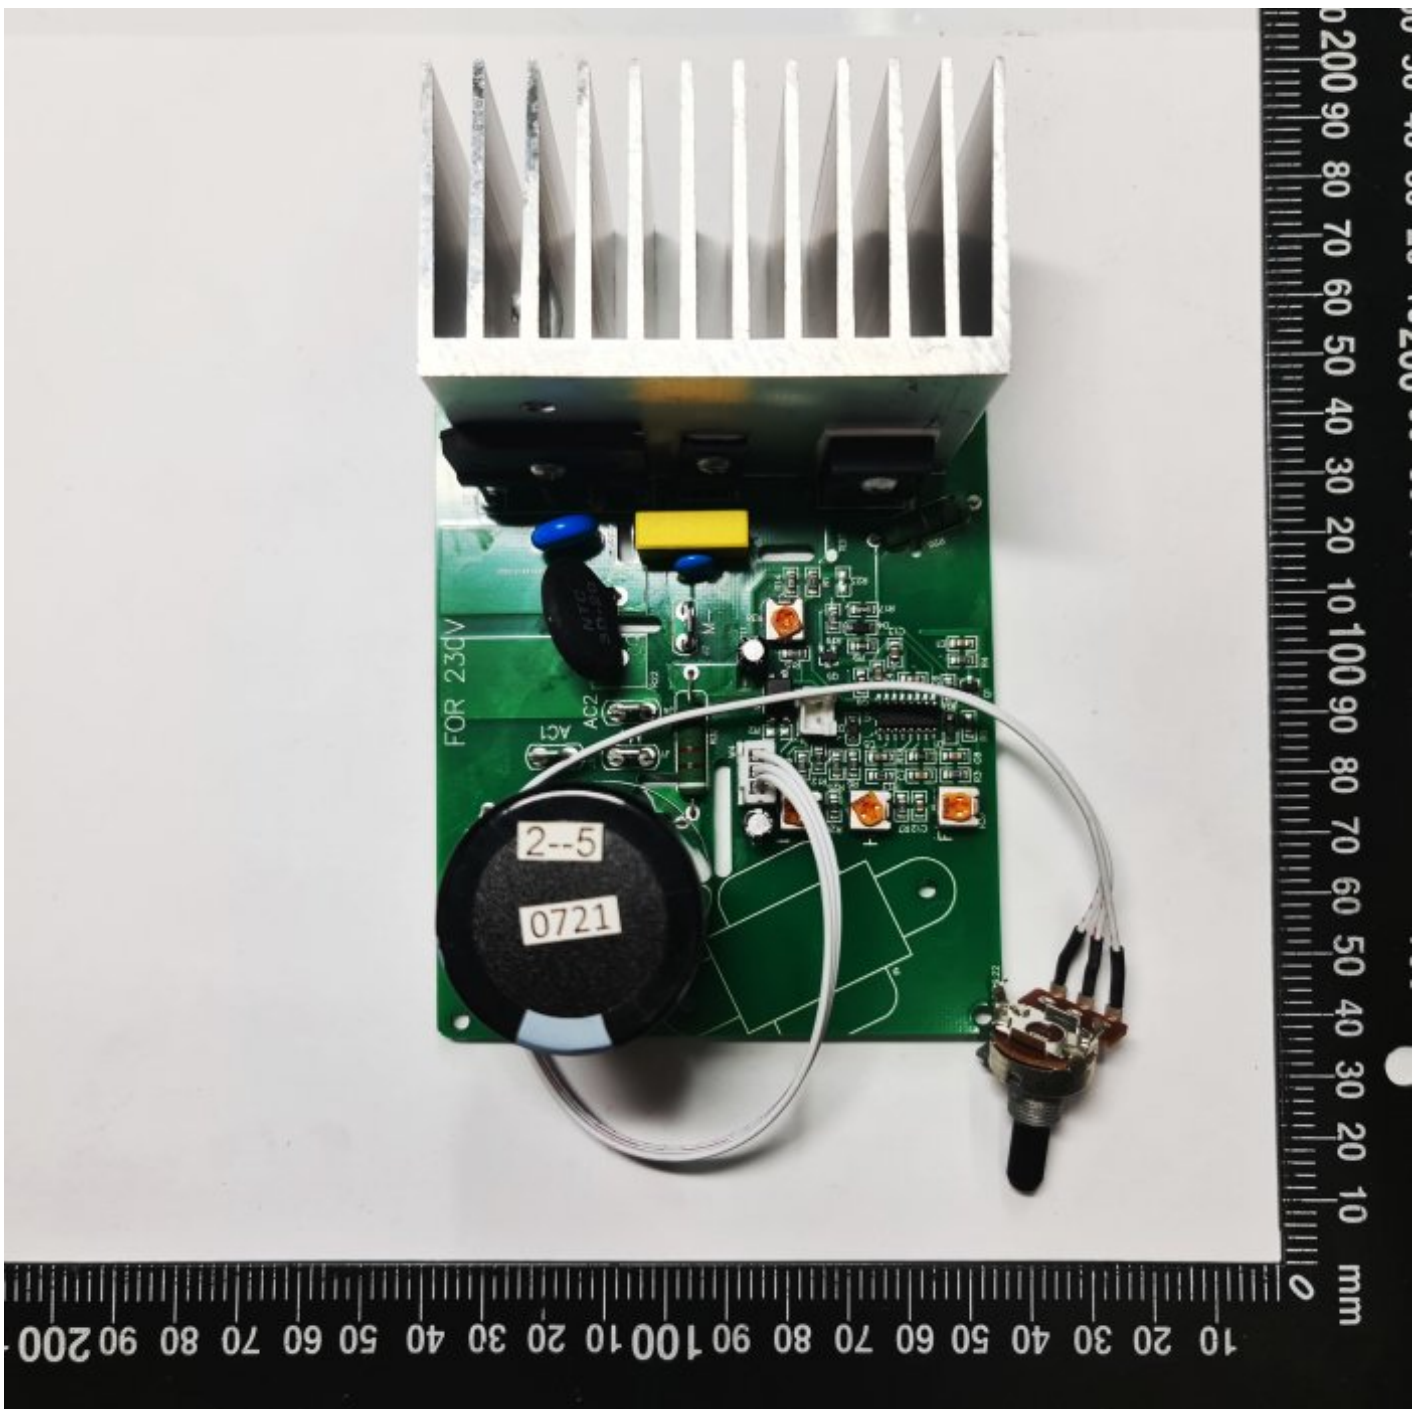

HAFCO-WOODMASTER #88

CONTROLLER BOARD

REAR WITH SPEED POT

HAFCO-WOODMASTER CONTROLLER BOARD #88