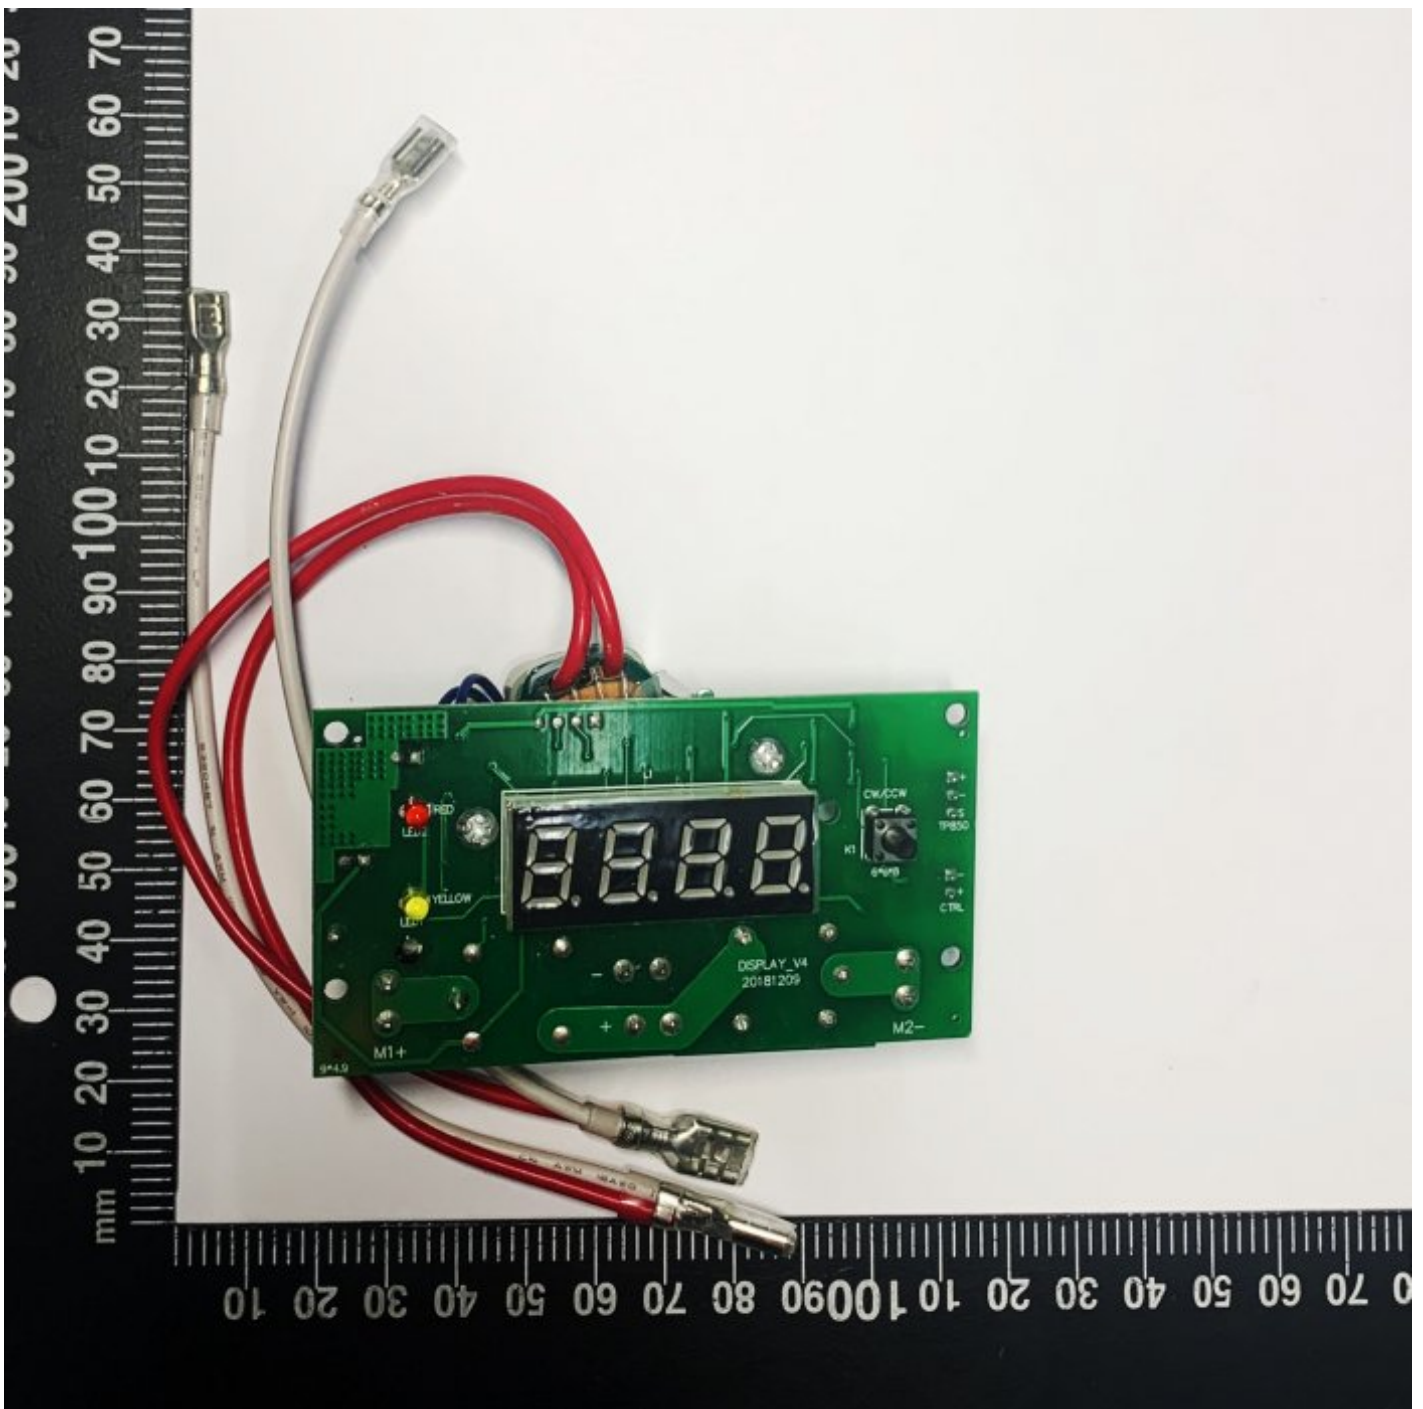

HAFCO-WOODMASTER #86

DISPLAY CONTROL BOARD NEW

SINGLE RELAY TYPE

HAFCO-WOODMASTER DISPLAY CONTROL BOARD NEW #86