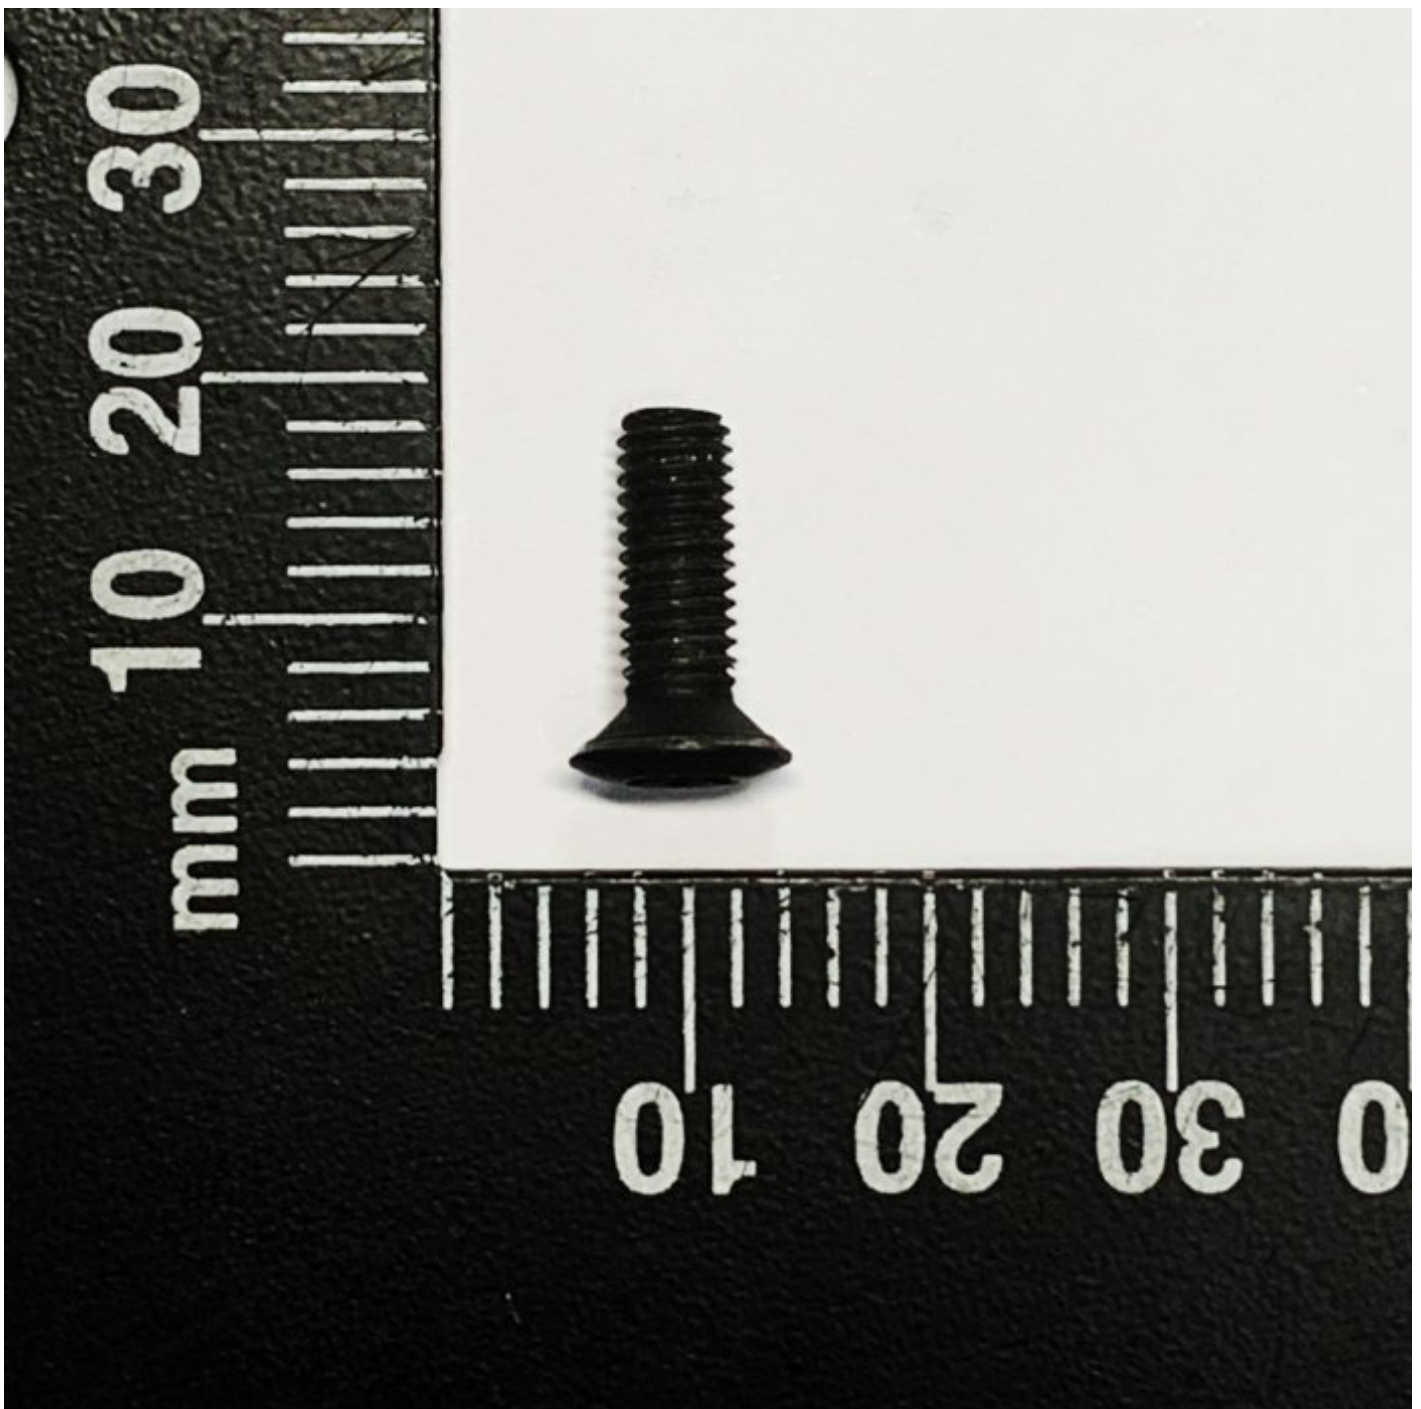

#68

TORX SCREW

M5 X 15MM

TORX SCREW #68

3TB1068-1