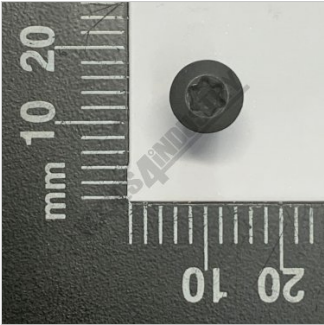

#68

TORX SCREW

M5 X 15MM

TORX SCREW #68

3TB1068-1