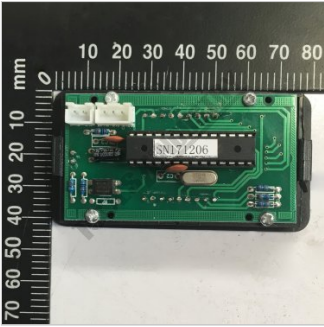

#

**SPEED DISPLAY (NEW)**

**OVERALL SIZE 55 X 27mm**

**SPEED DISPLAY (NEW) #**

Rear View