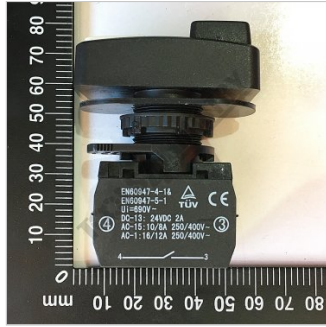

#13

ON-OFF PUSH SWITCH

#03338120S1.3

ON-OFF PUSH SWITCH #13

Top View

Side View