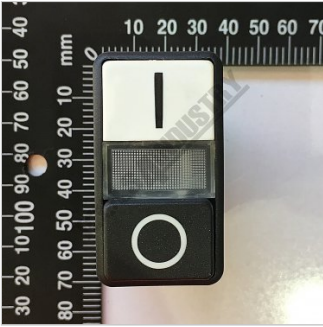

#13

ON-OFF PUSH SWITCH

#03338120S1.3

ON-OFF PUSH SWITCH #13

Top View

Side View