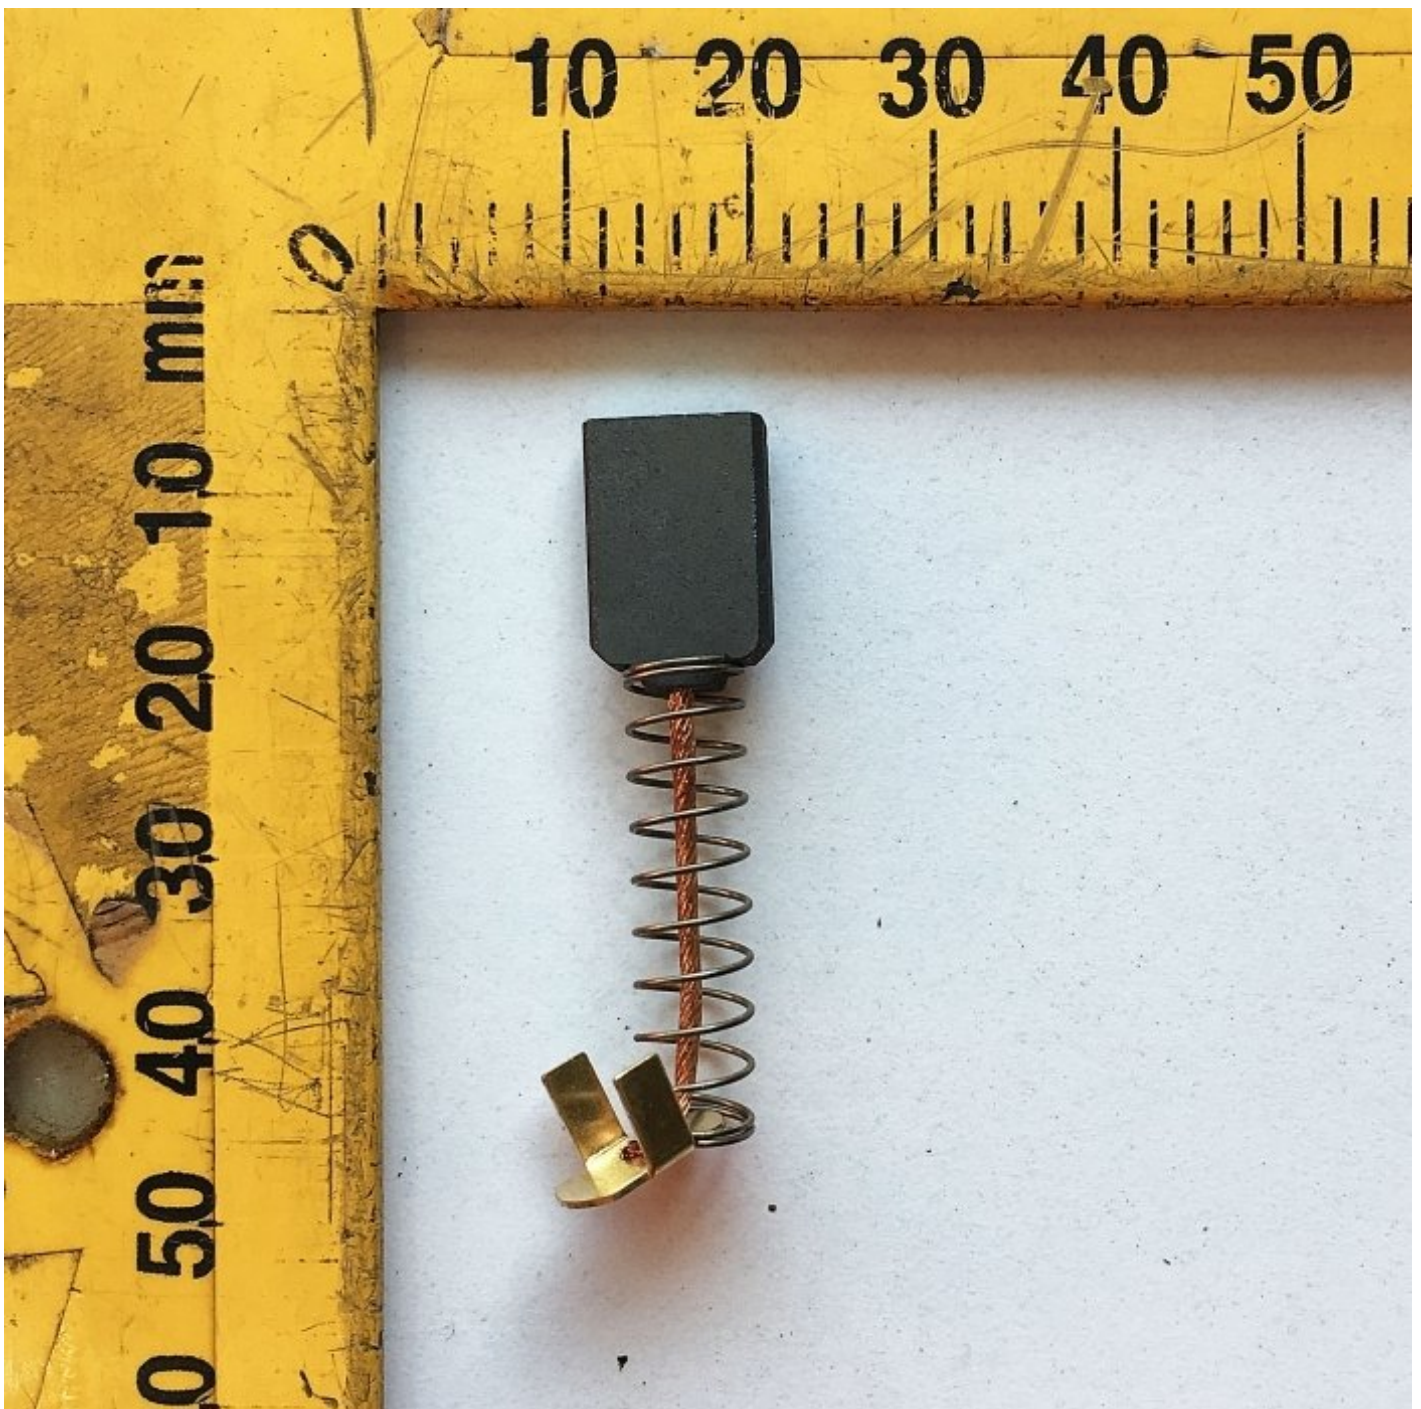

**#994**

**CARBON BRUSH FOR MOTOR**

**PKT 1 03338120994 14x10x4mm**

**CARBON BRUSH FOR MOTOR #994**