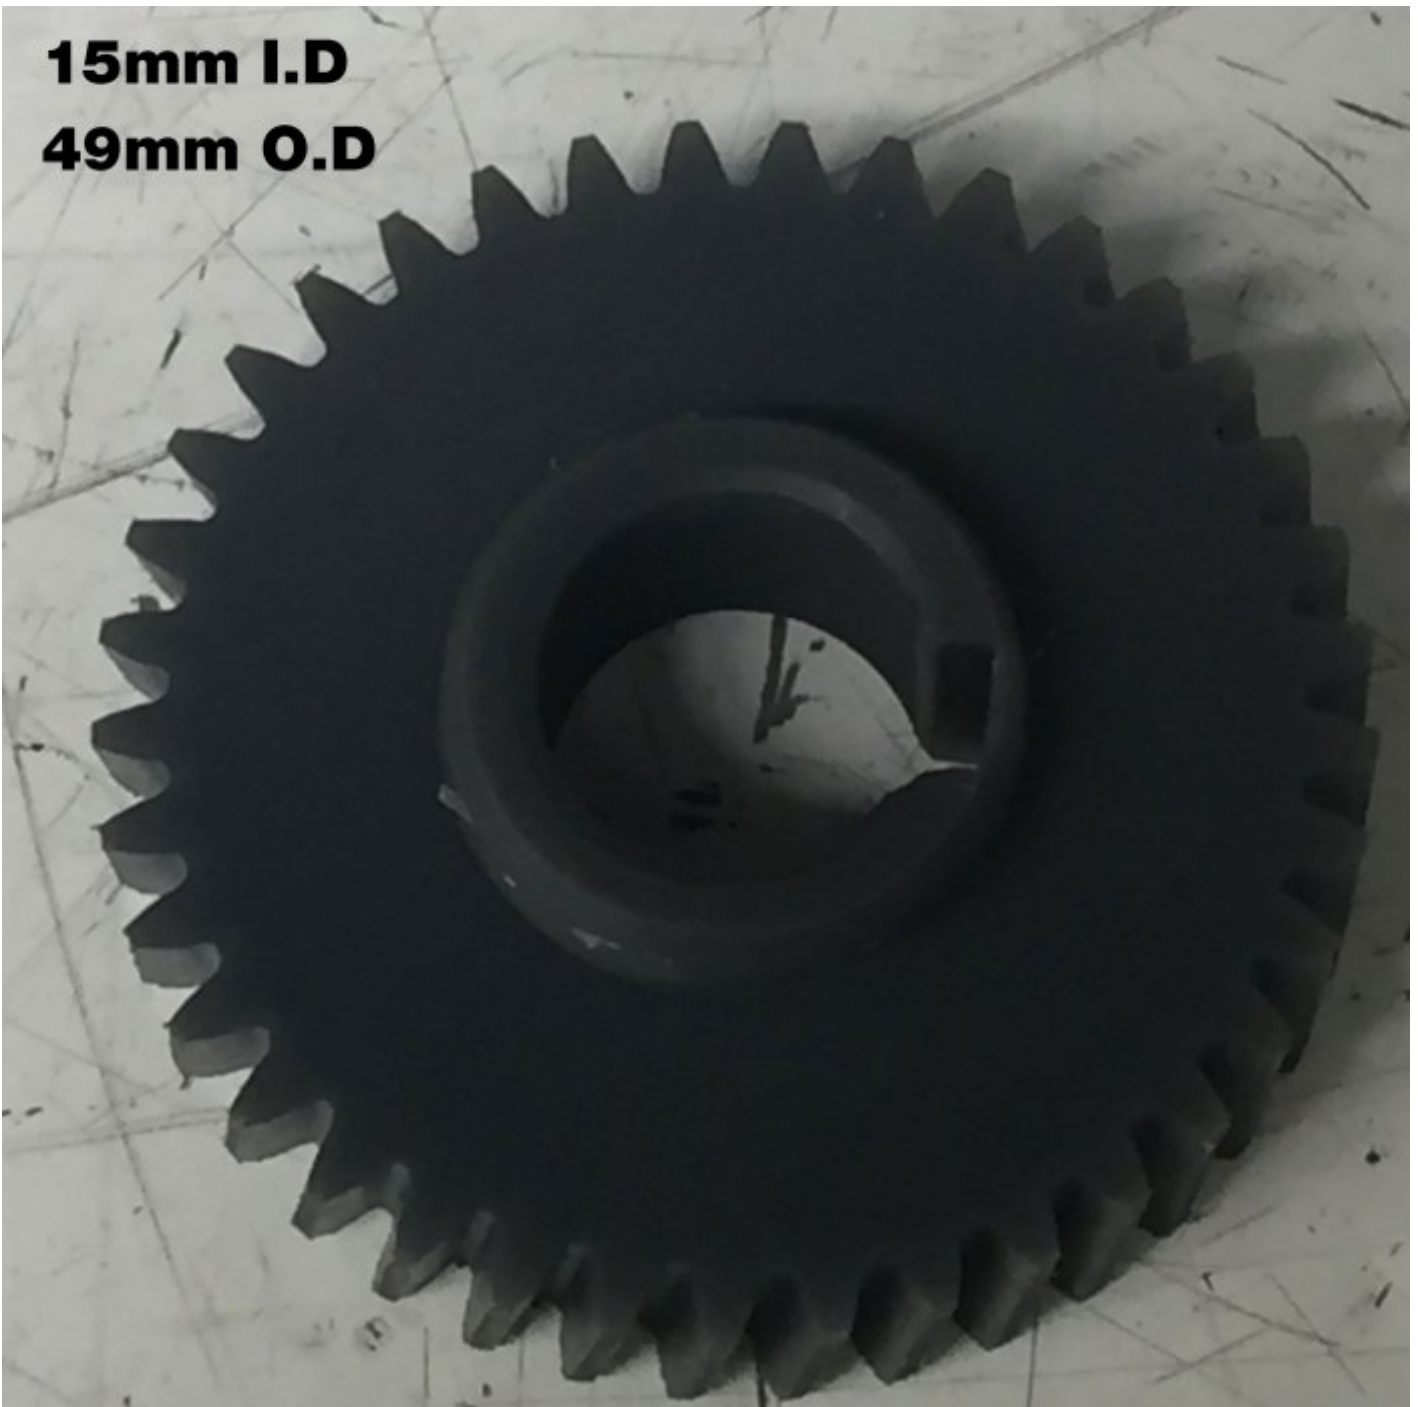

**#209**

**GEAR (NYLON) 37T**

**03338120209**

**15mm I.D**  
**49mm O.D**

**GEAR (NYLON) 37T #209**