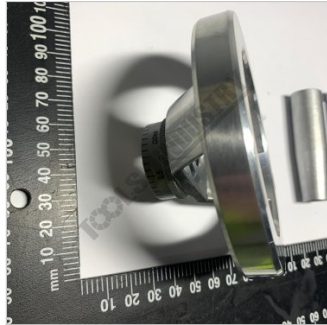

#57.1~59

HANDLE ASSY

(X-Y AXIS) 0333812057

HANDLE ASSY #57.1~59

Image 2

Image 3

Image 4