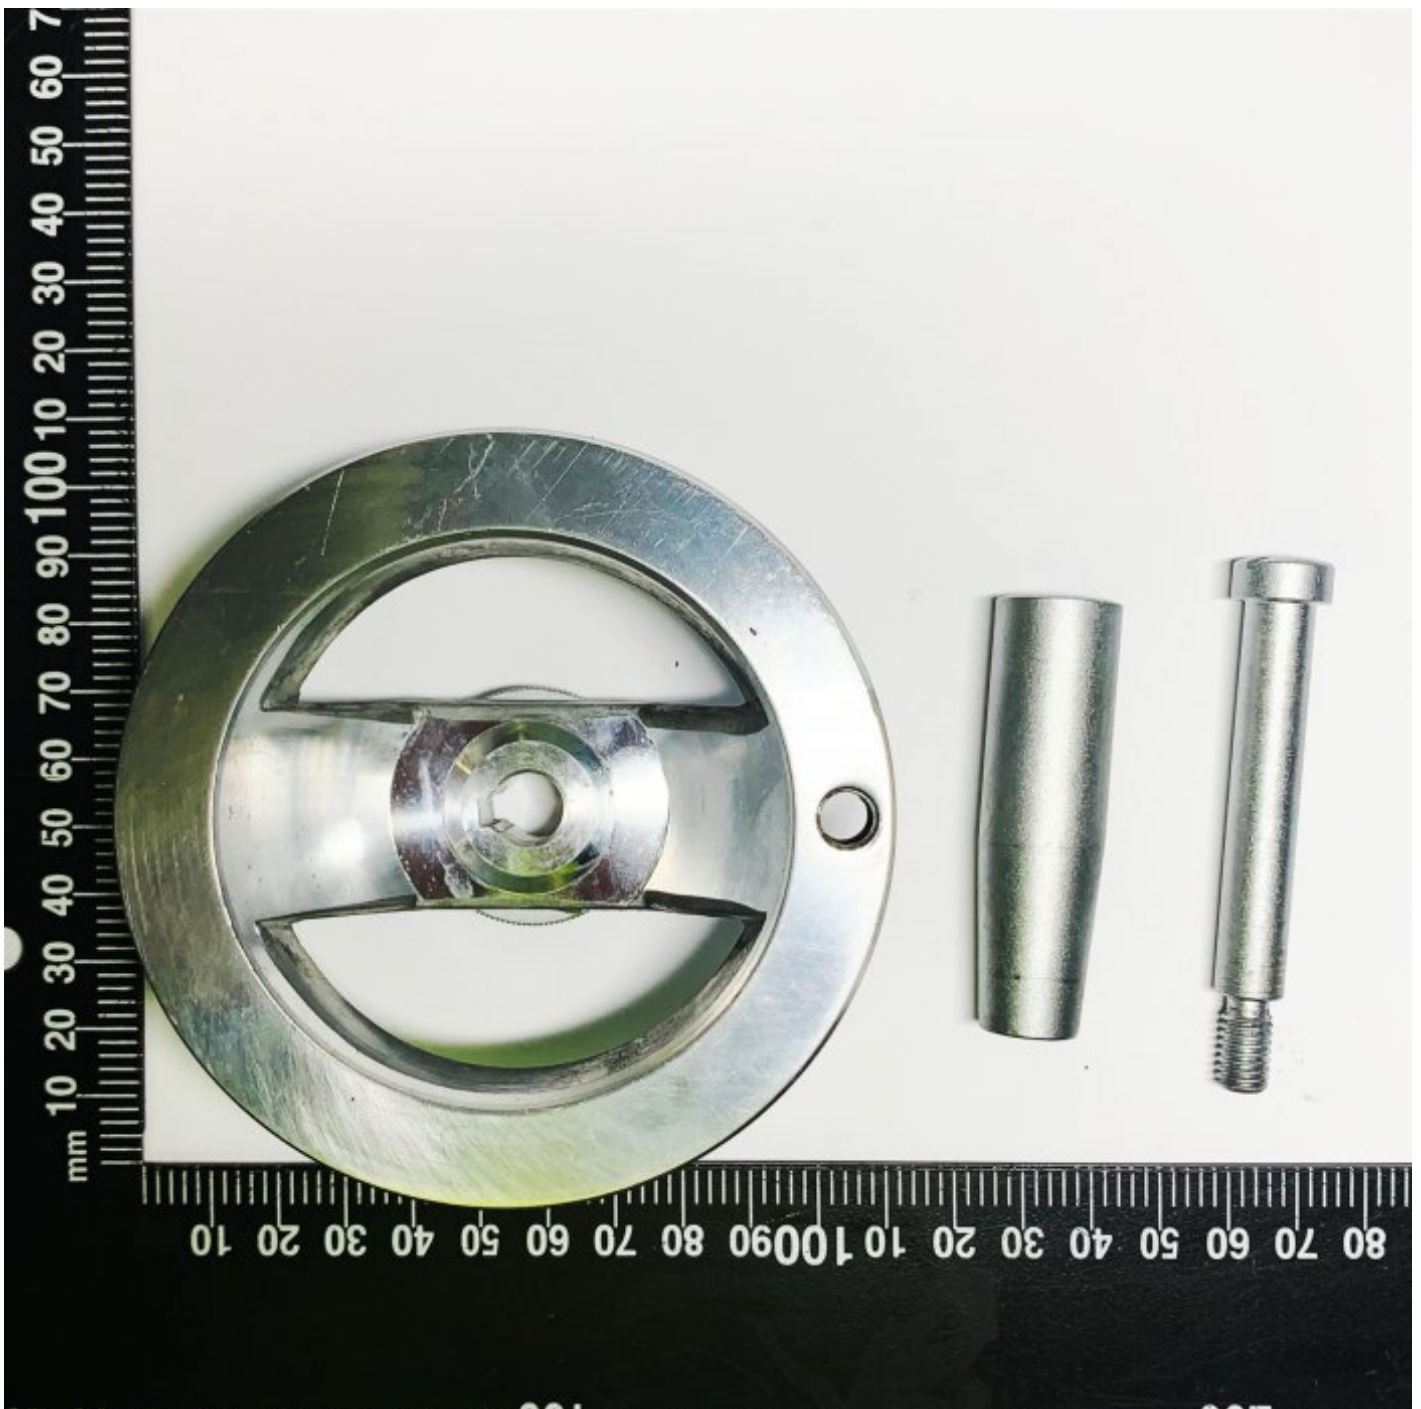

#57.1~59

HANDLE ASSY

(X-Y AXIS) 0333812057

HANDLE ASSY #57.1~59

Image 2

Image 3

Image 4