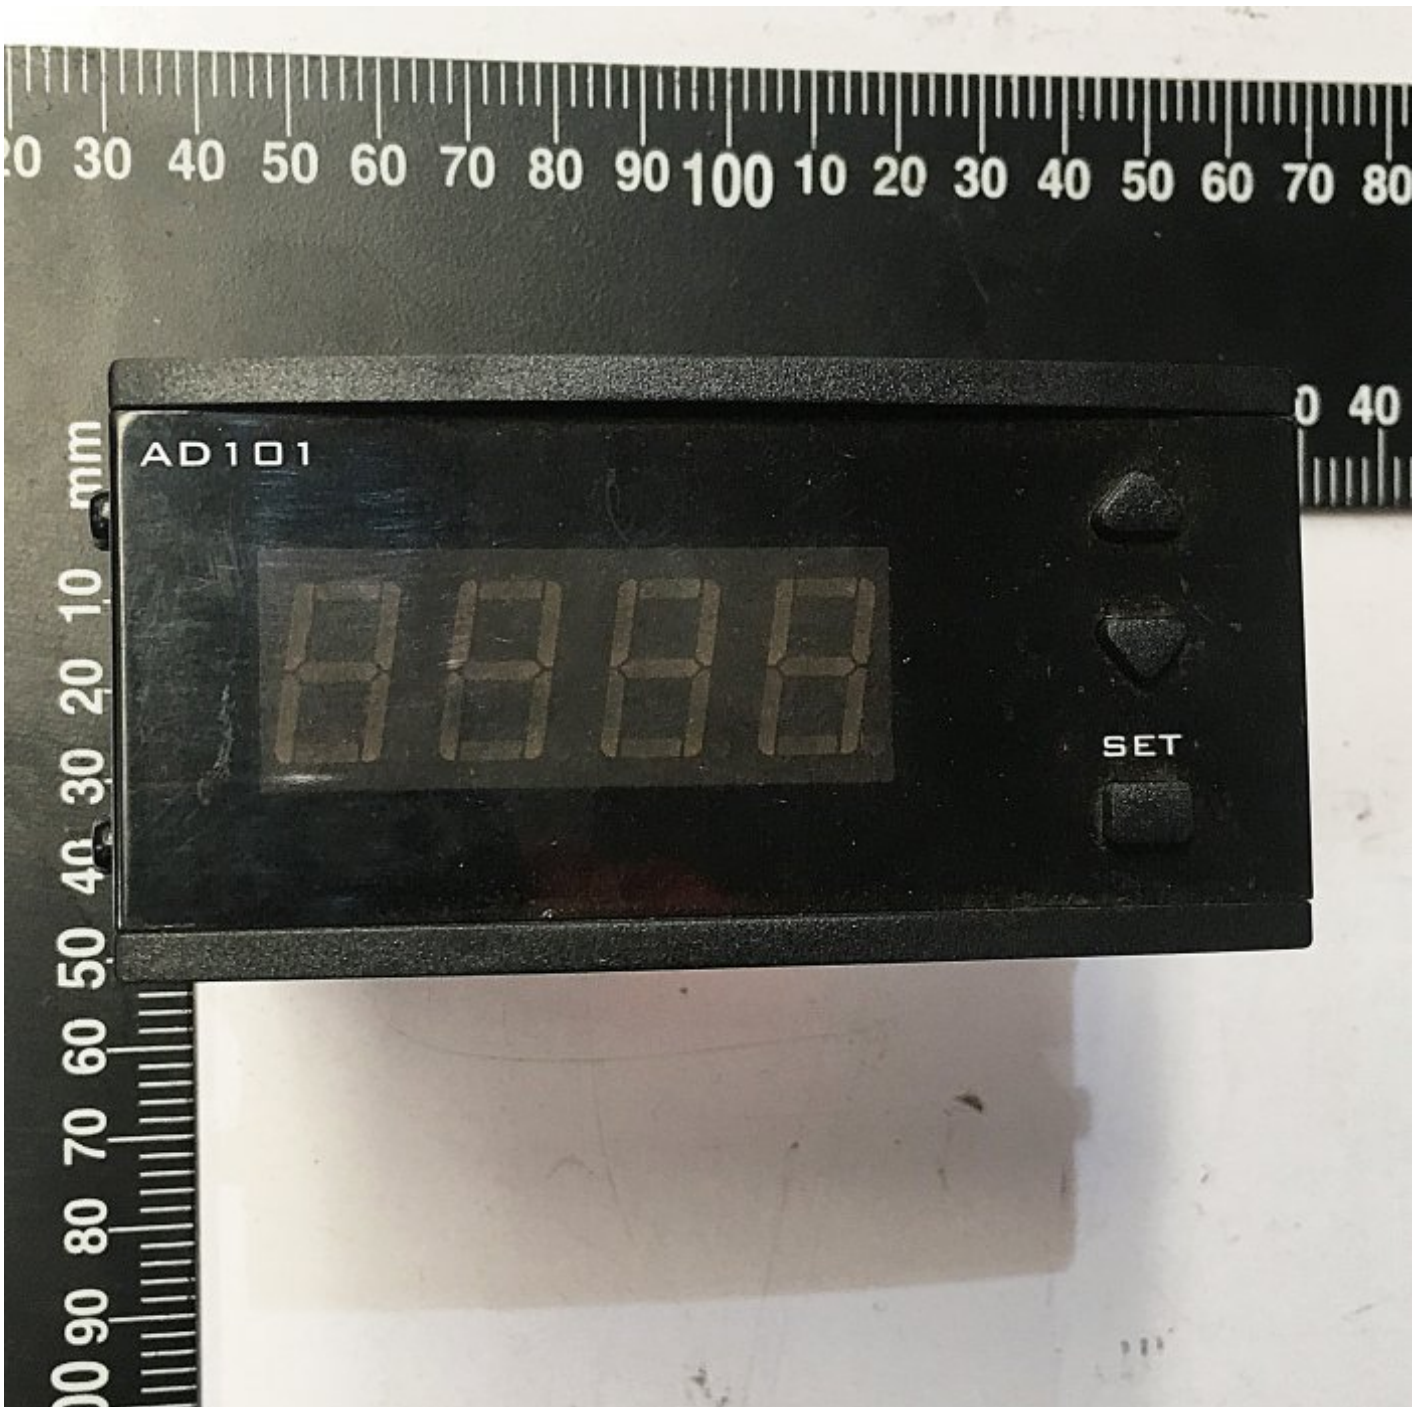

#

**CONTROL DIGITAL DISPLAY**

**AD101**

## CONTROL DIGITAL DISPLAY #

Side View

Rear View

## Specifications

ORDER CODE

3HW9020