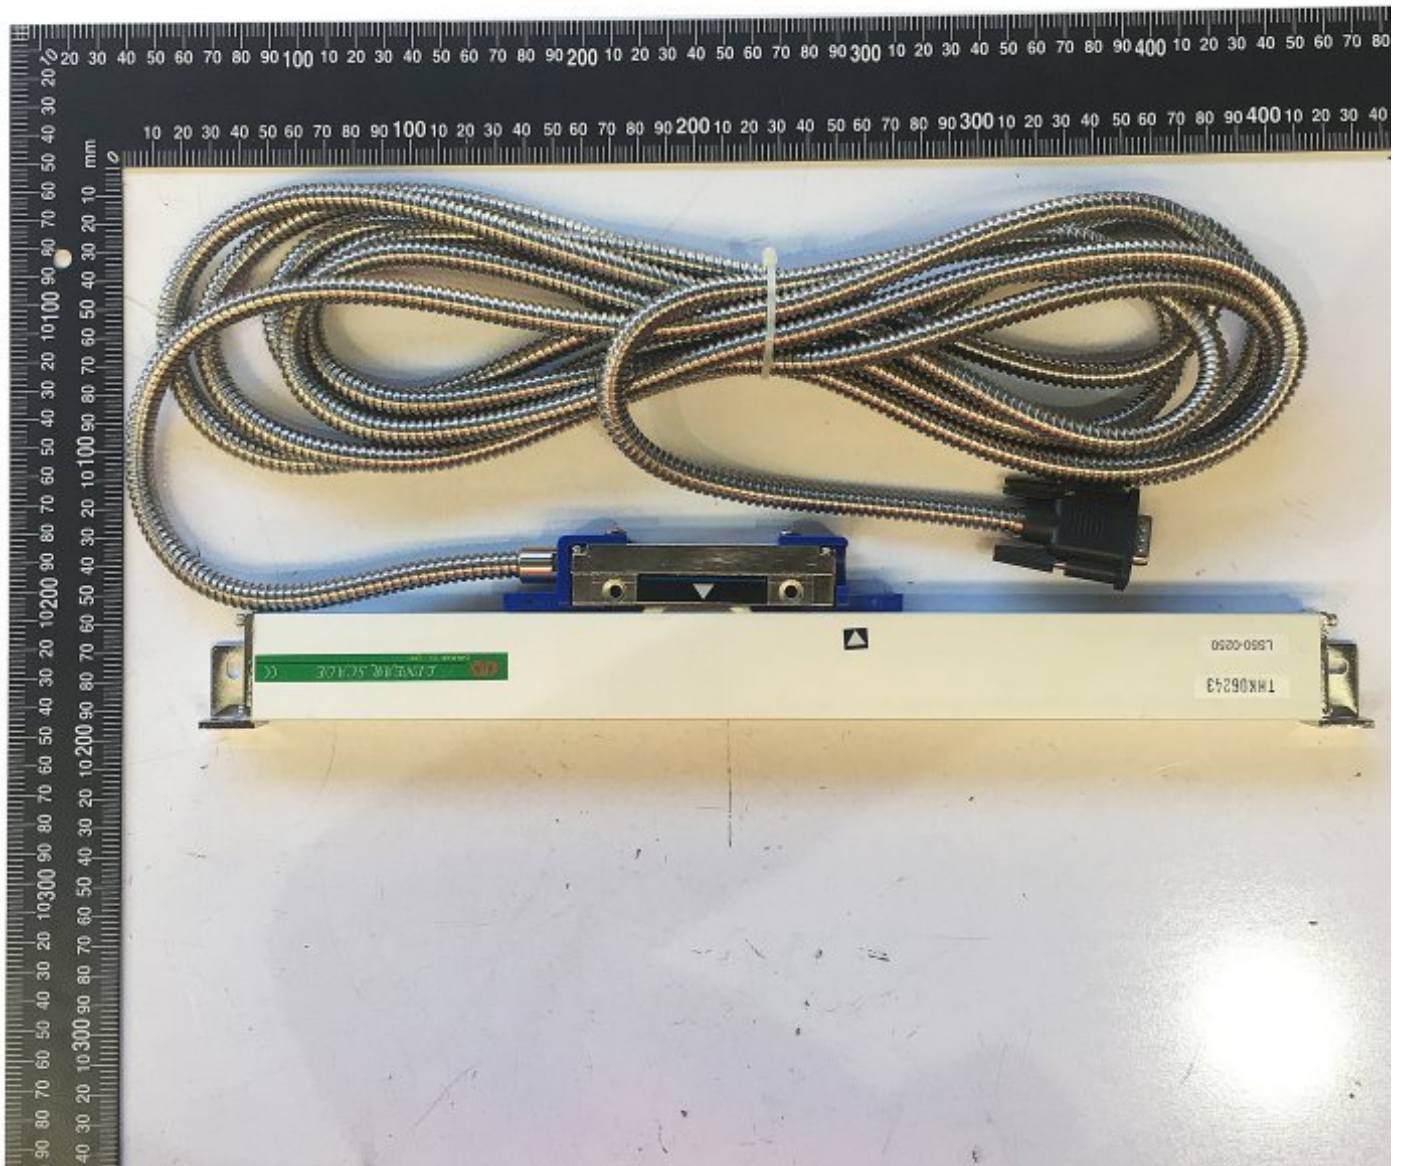

#

SCALE & READER HEAD

LS50-0250

SCALE & READER HEAD #