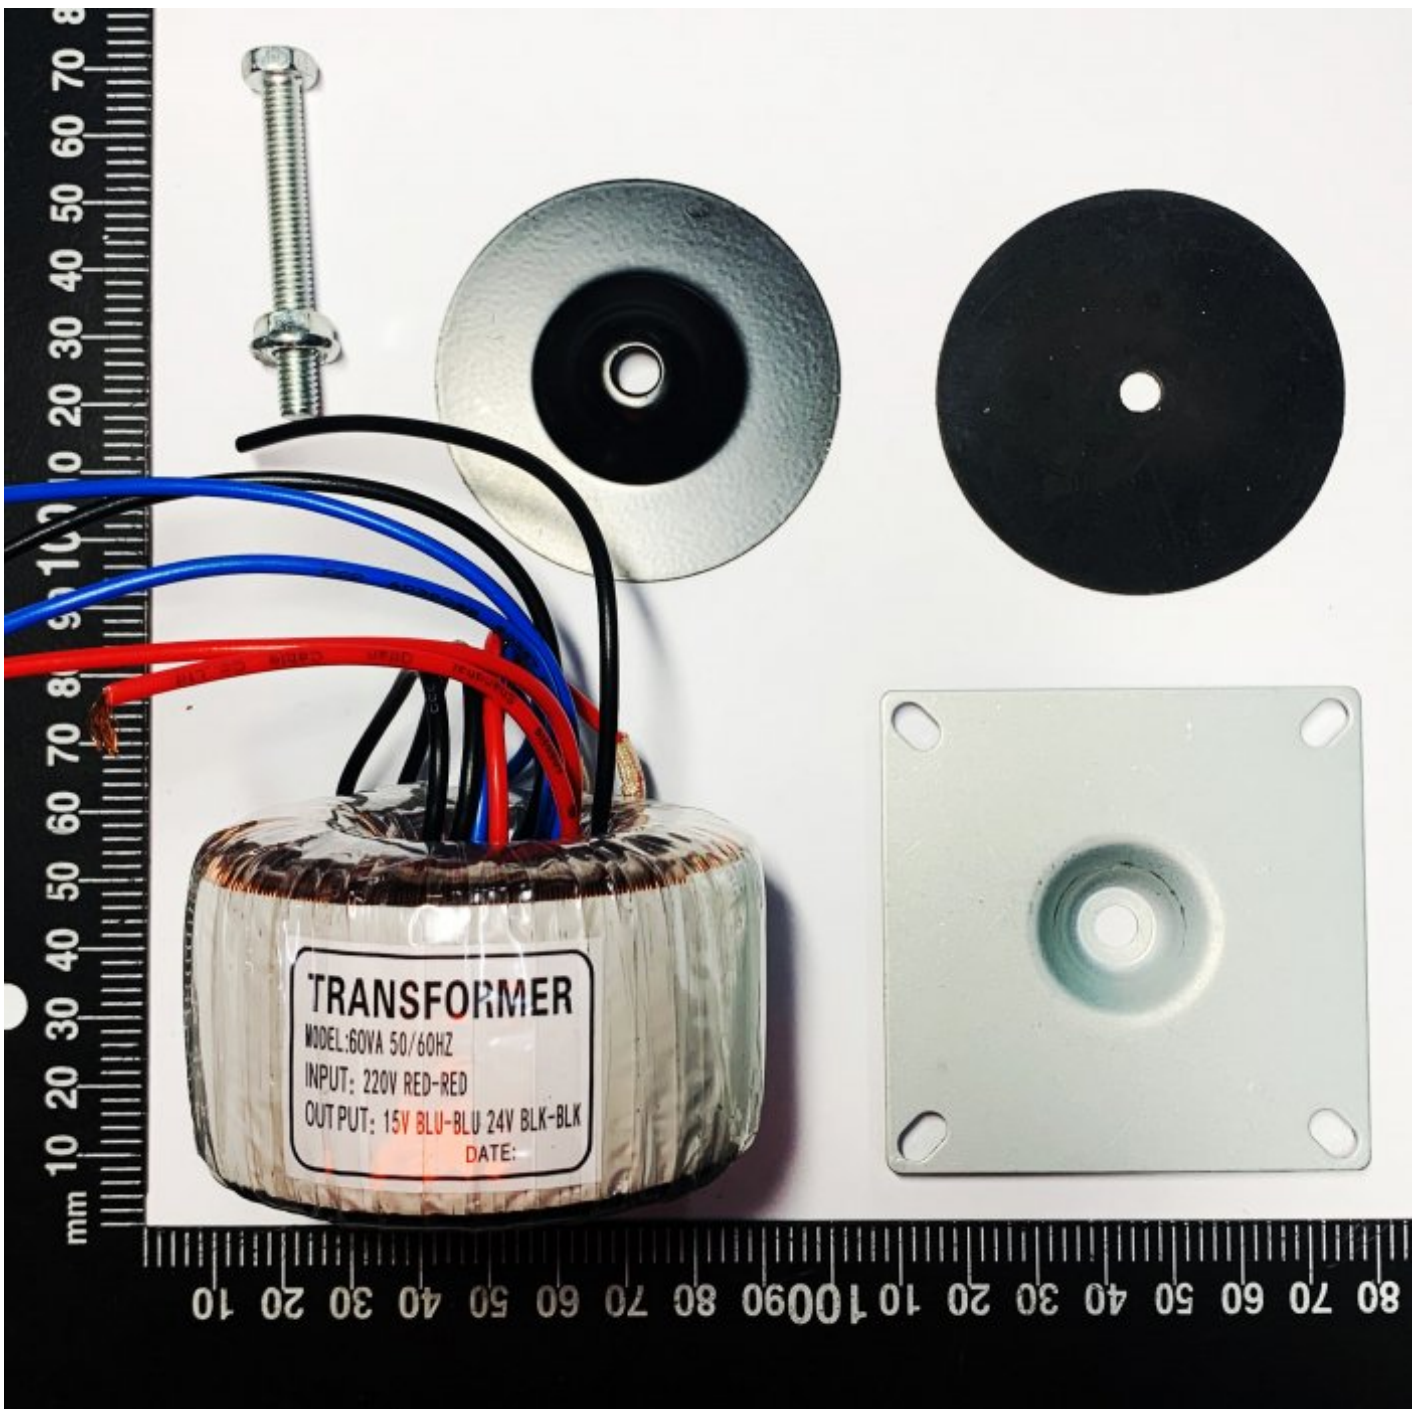

#

TRANSFORMER 15V/24V ON V3

MAIN CONTROLLER BOARD B30VGM

TRANSFORMER 15V/24V ON V3 #