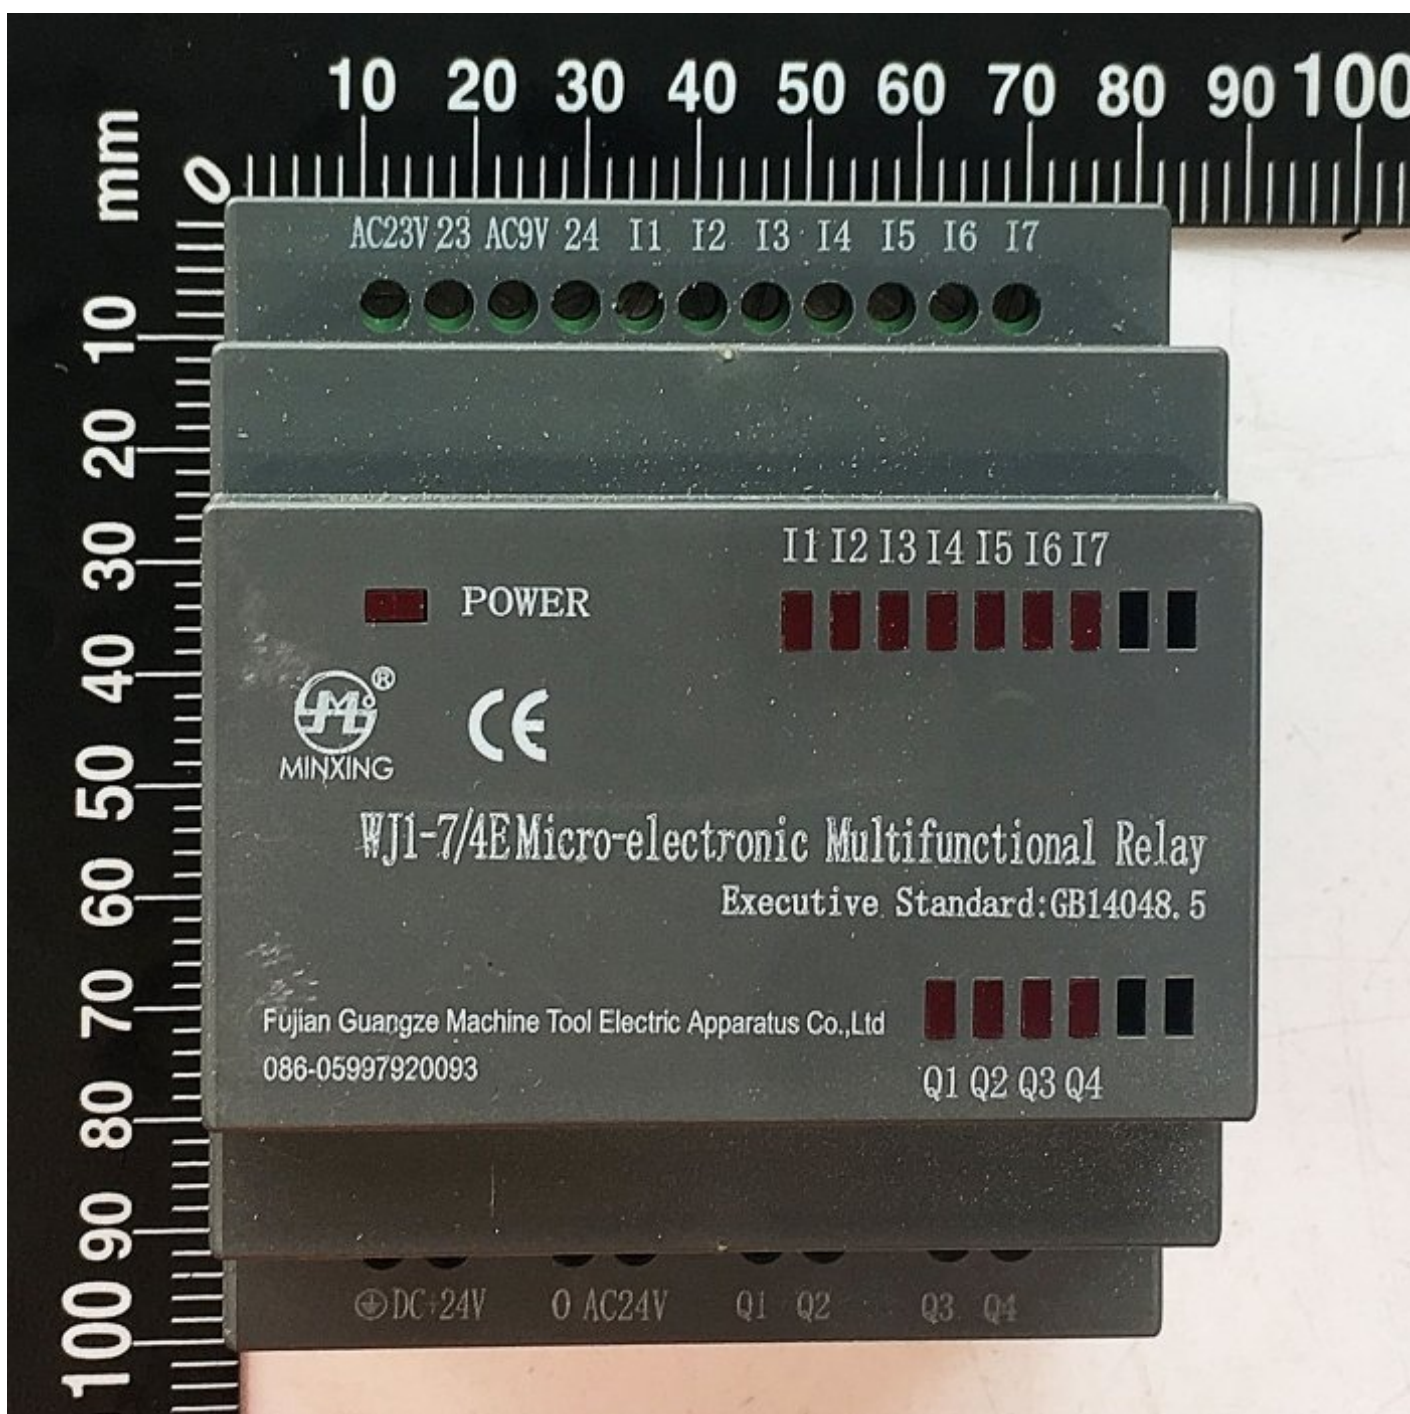

#161

PLC UNIT

WJ1-7/4E

PLC UNIT #161

Side View