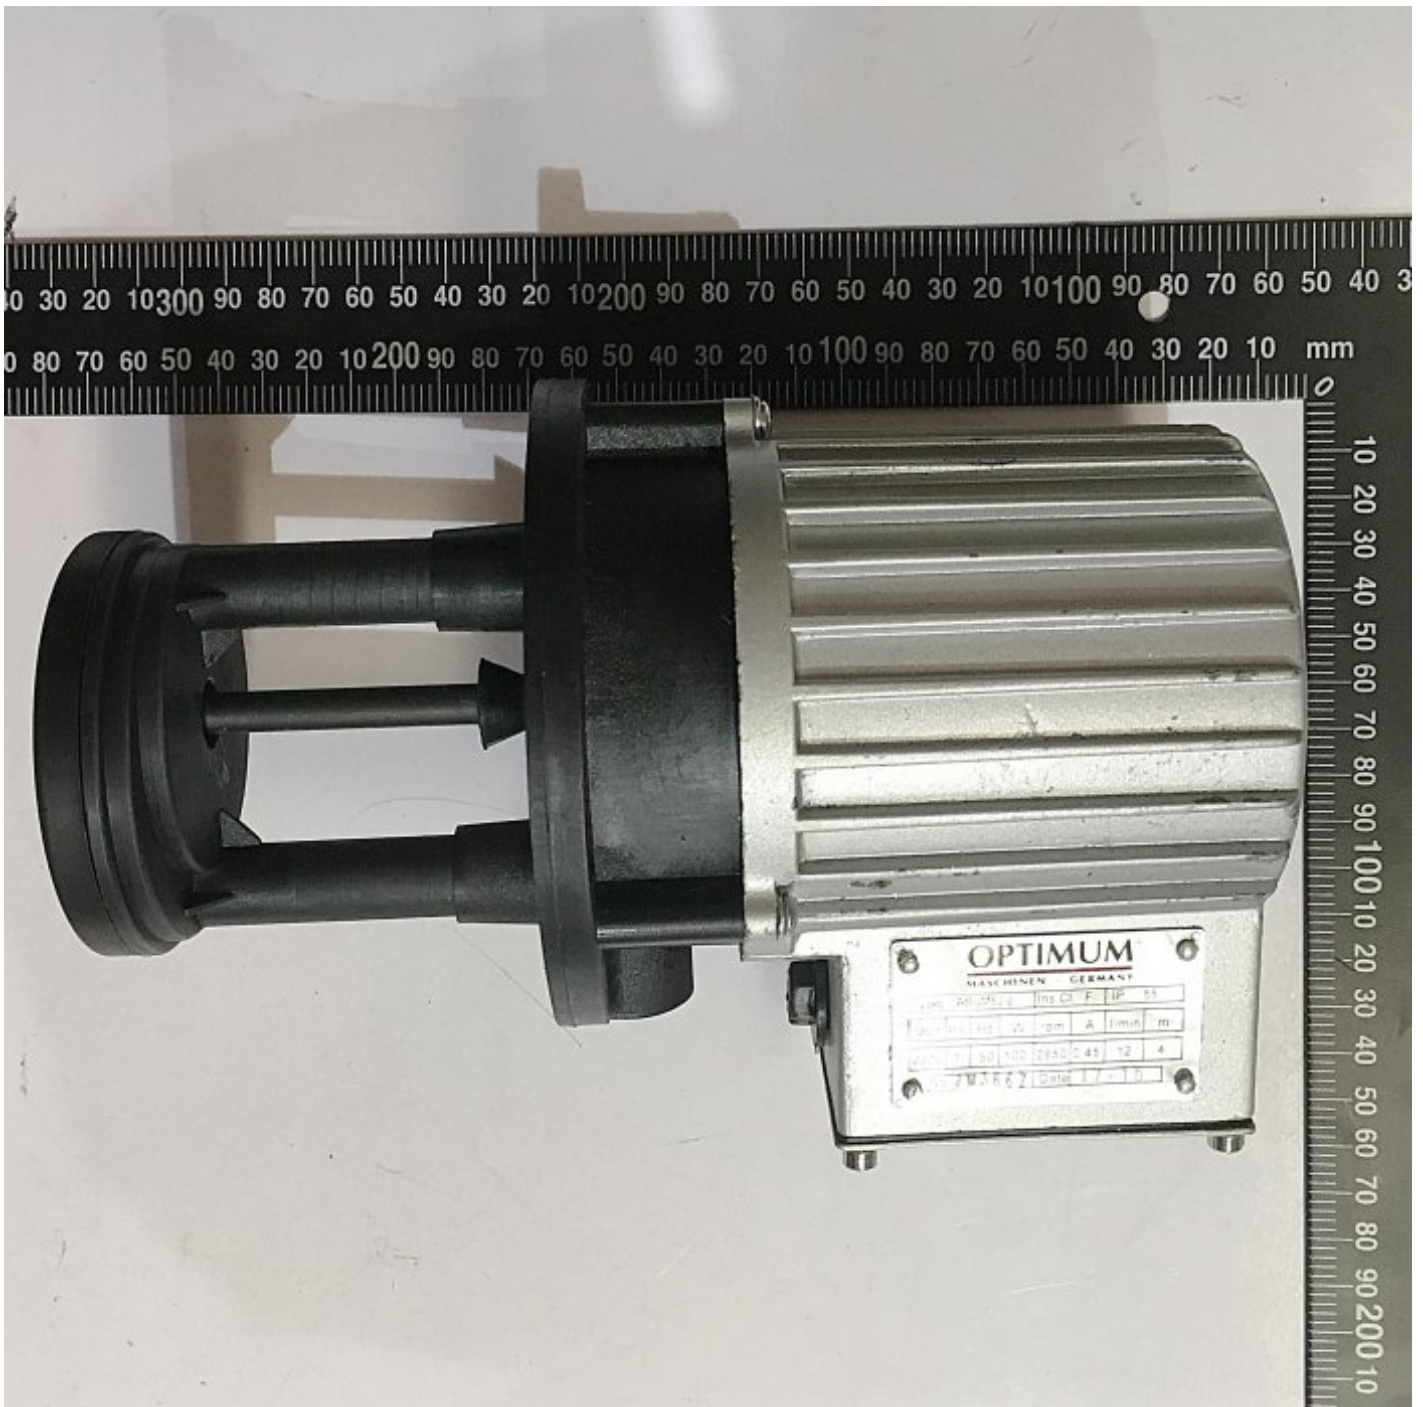

#199

COOLANT PUMP 240V 2850RPM

YDB-12TH

COOLANT PUMP 240V 2850RPM #199

Specifications

ORDER CODE	3DA0199
MODEL	~
Type	~
Tank Capacity (Litre)	~
Discharge at 1 metre Lift (L/min)	~
Length (L) (mm)	~
Submerge Depth (L1) (mm)	~
4 Mount Holes (PCD) (mm)	~
Threaded Outlet (BSPT)	~
A (mm)	~
B (mm)	~
C (mm)	~
D (mm)	~
E (mm)	~
F (mm)	~
G (mm)	~
H	~
I (mm)	~
J (mm)	~
K (mm)	~
Motor Power (hp)	~
Voltage / Amperage (V / amp)	~
Dimensions (L x W x H) (mm)	~
Nett Weight (kg)	~