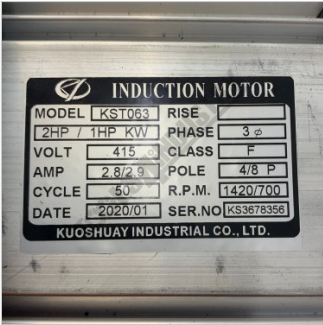

#A68

MOTOR 415V

22/44 RPM

MOTOR 415V #A68

Specifications

ORDER CODE	~
MODEL	~
Motor Power (kW / hp)	~
Speed (rpm)	~
Shaft Diameter (mm)	~
Reversible Motor (Yes / No)	~
Fan Cooled (Yes / No)	~
Voltage (V)	~
Amps Required	~
Input Power Supply Connection	~