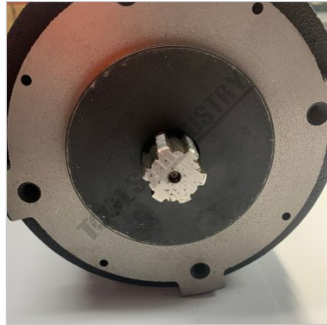

#A68

MOTOR 415V

22/44 RPM

MOTOR 415V #A68

Specifications

ORDER CODE	~
MODEL	~
Motor Power (kW / hp)	~
Speed (rpm)	~
Shaft Diameter (mm)	~
Reversible Motor (Yes / No)	~
Fan Cooled (Yes / No)	~
Voltage (V)	~
Amps Required	~
Input Power Supply Connection	~