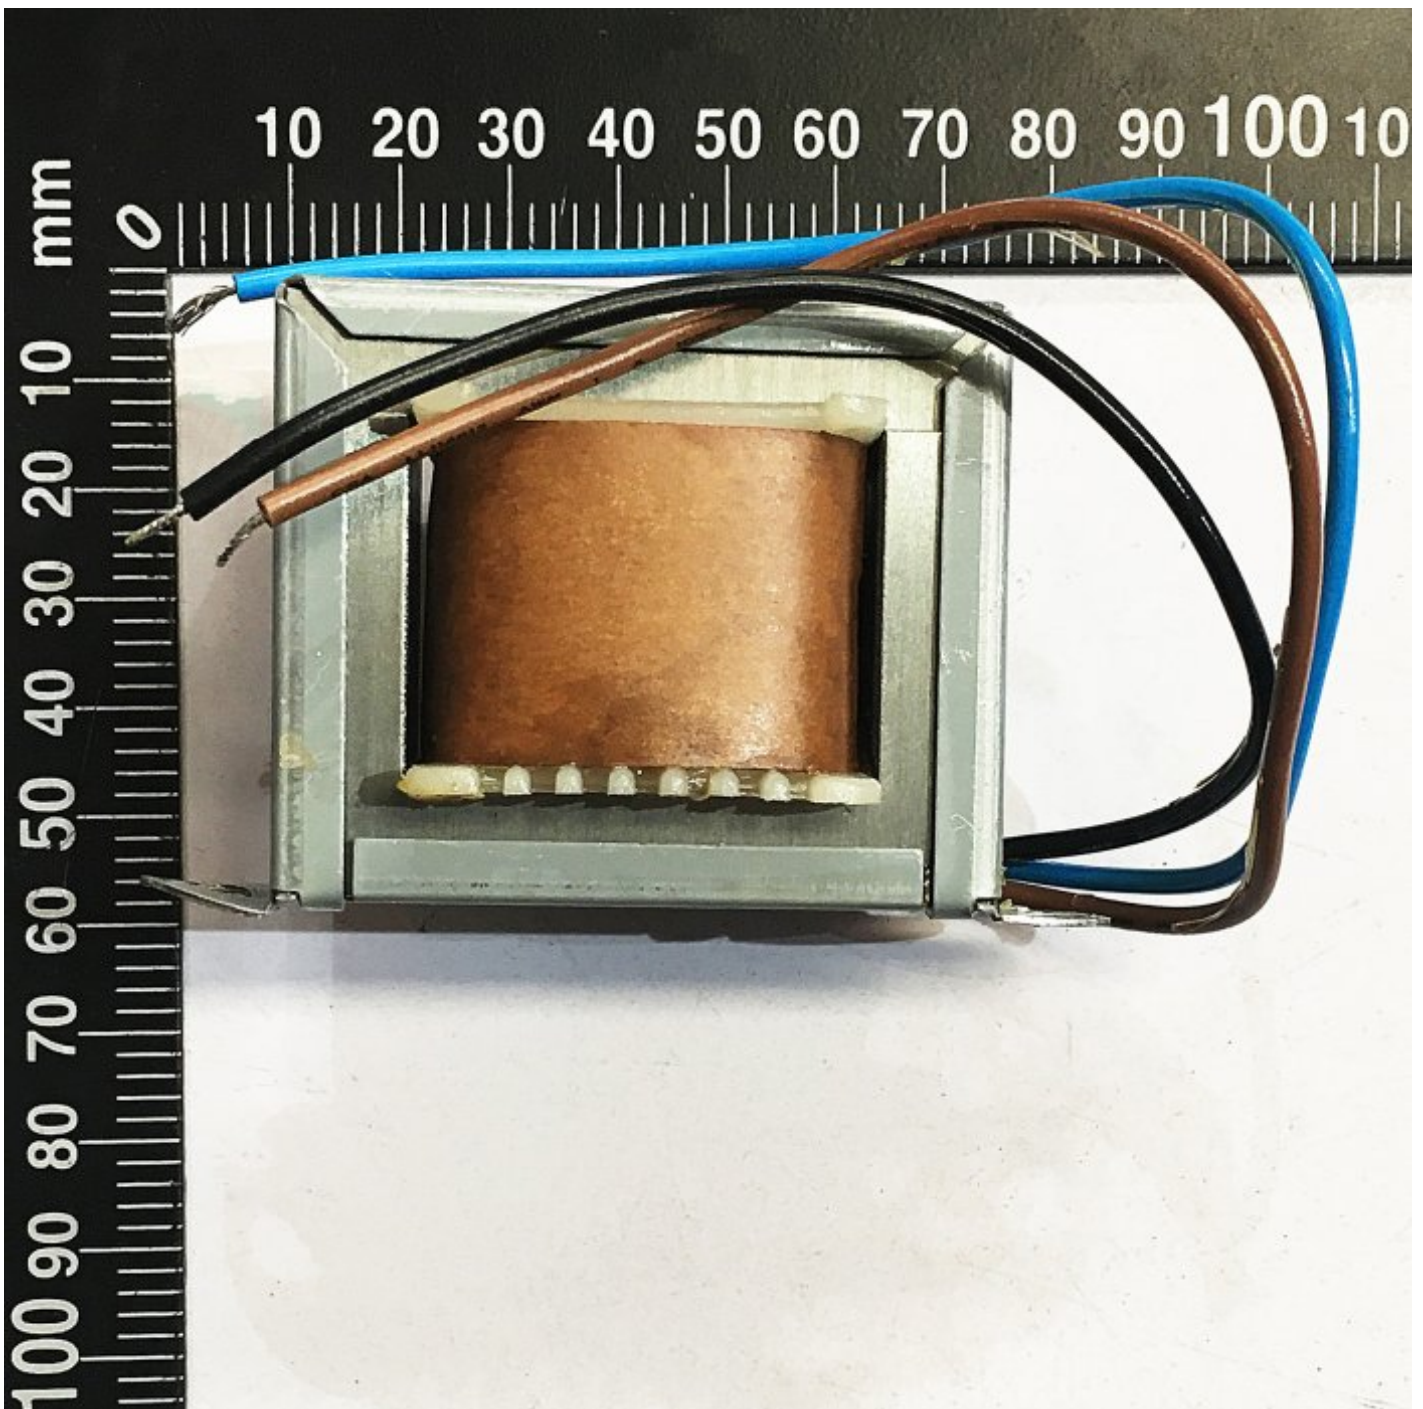

#

TRANSFORMER 415V-220V

#994829

TRANSFORMER 415V-220V #

Top View

Specifications

ORDER CODE	2WG081
Size	