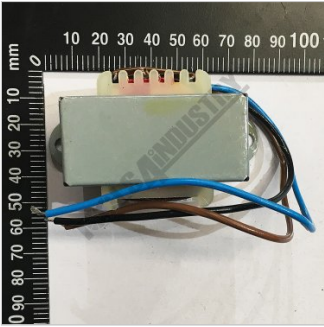

#

TRANSFORMER 415V-220V

#994829

TRANSFORMER 415V-220V #

Top View

Specifications

ORDER CODE	2WG081
Size	