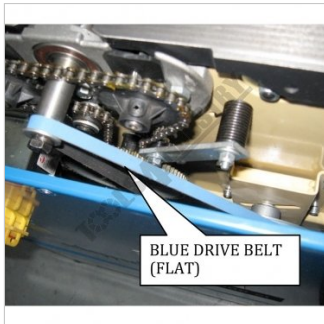

#

BELT FEED (FLAT) 713 x 8mm

#30746040011 (BLUE BELT)

BELT FEED (FLAT) 713 x 8mm #

Flatbelt

Specifications

ORDER CODE

2TJ6030