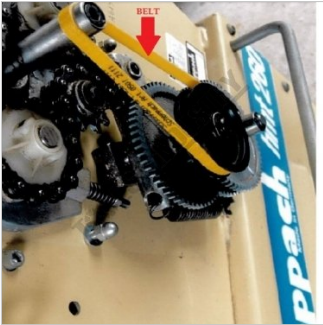

#

BELT DRIVE (FLAT) 348 x 8mm

#05012111 (YELLOW BELT)

BELT DRIVE (FLAT) 348 x 8mm #

Image 2