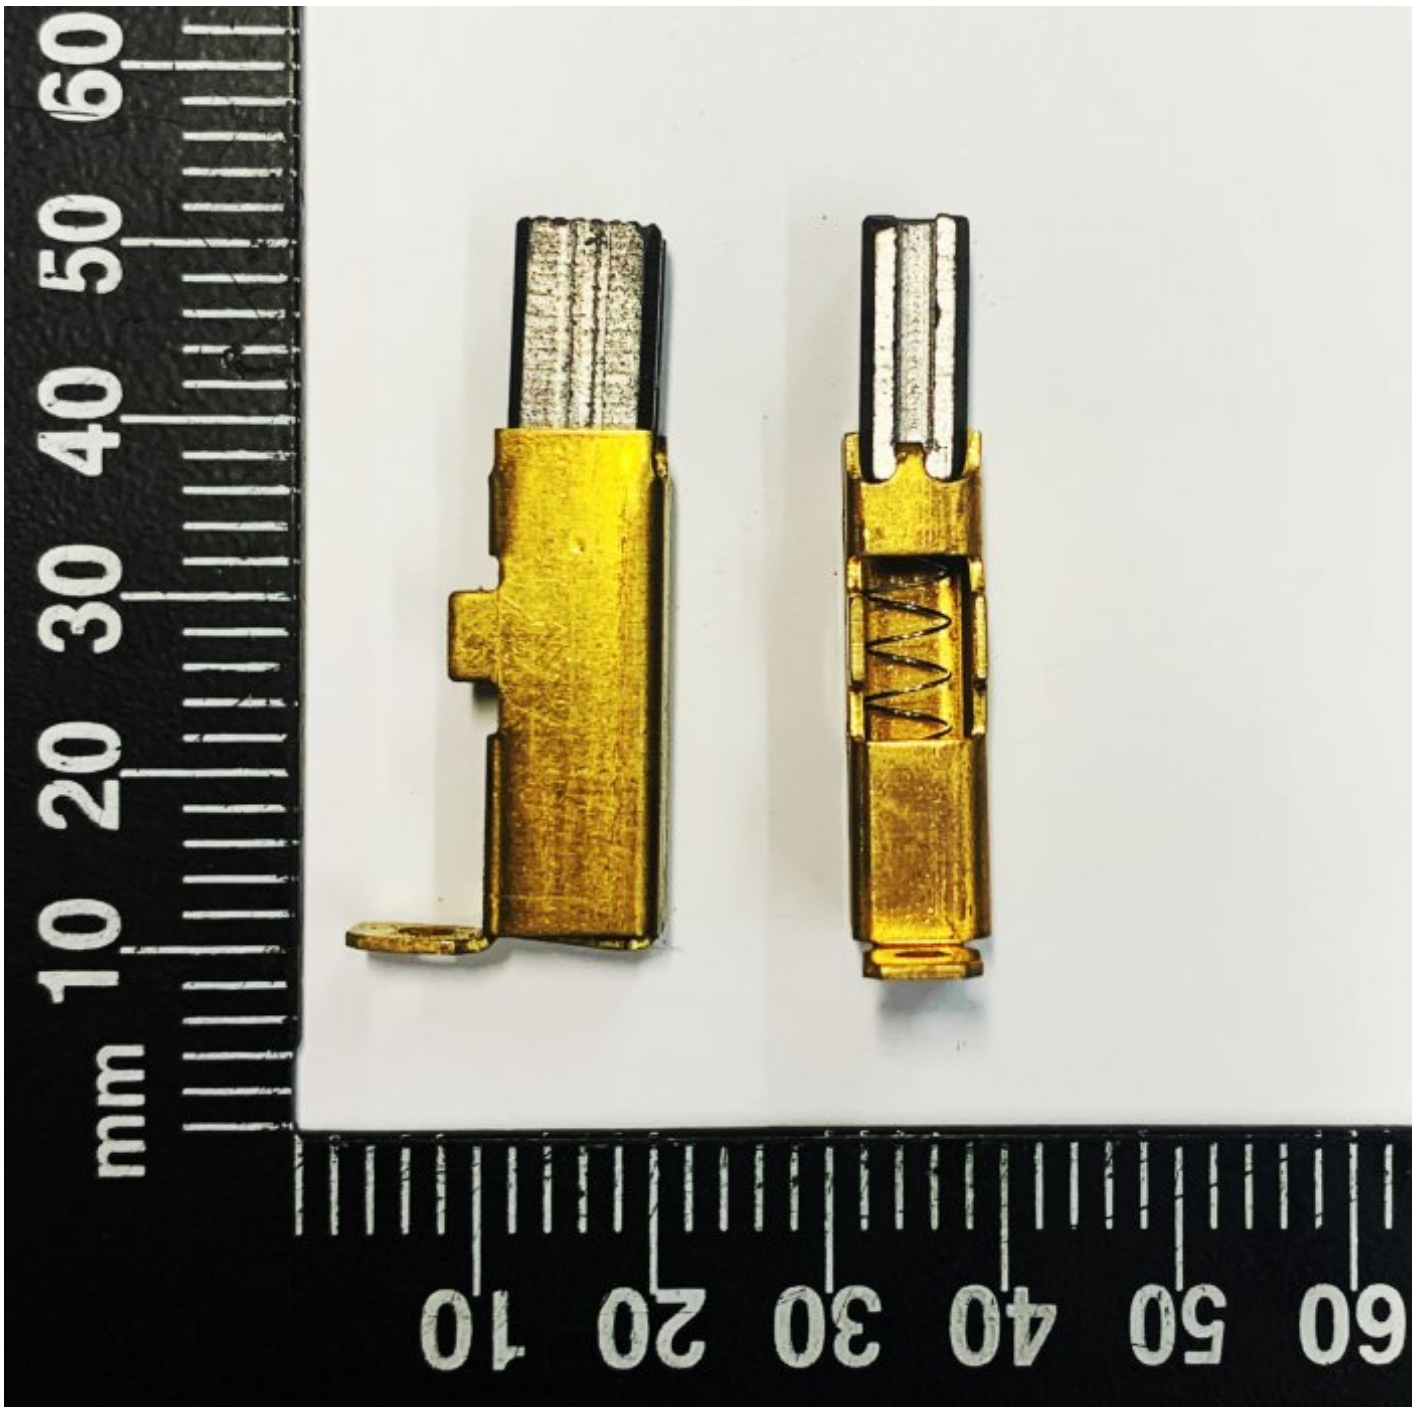

#34+35

CARBON BRUSH PKT 2

8MM X 6MM

CARBON BRUSH PKT 2 #34+35

Specifications

ORDER CODE ~
Size
