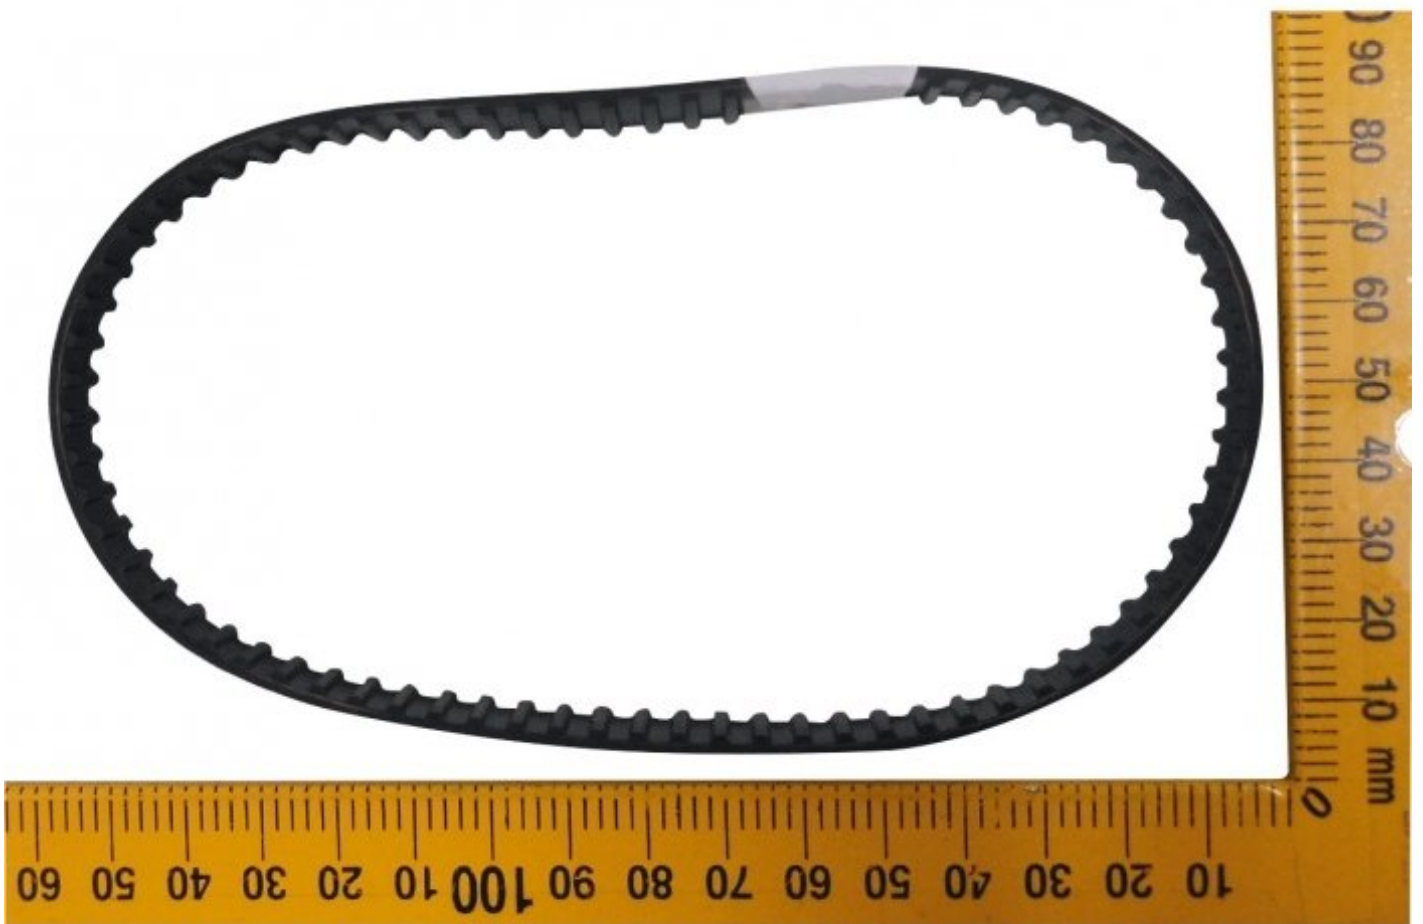

#75

DRIVE BELT 10MM WIDE

150 XL

DRIVE BELT 10MM WIDE #75

2SJ0075 DRIVE BELT width

Specifications

ORDER CODE 2SJ0075