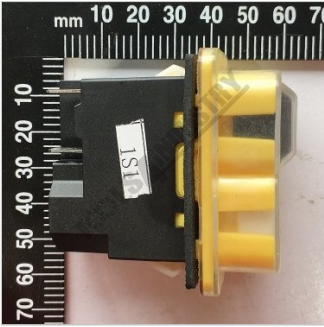

#319

ON-OFF SWITCH

ON-OFF SWITCH #319

Side View 1515558976