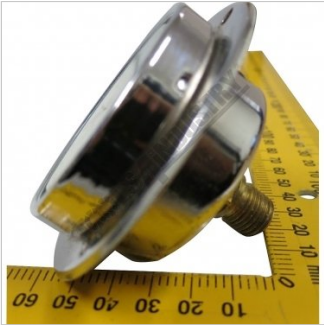

#

PRESSURE GAUGE 0-40MPa

PRESSURE GAUGE 0-40MPA #

2HR9965 PRESSURE GAUGE bottom view

2HR9965 PRESSURE GAUGE side view