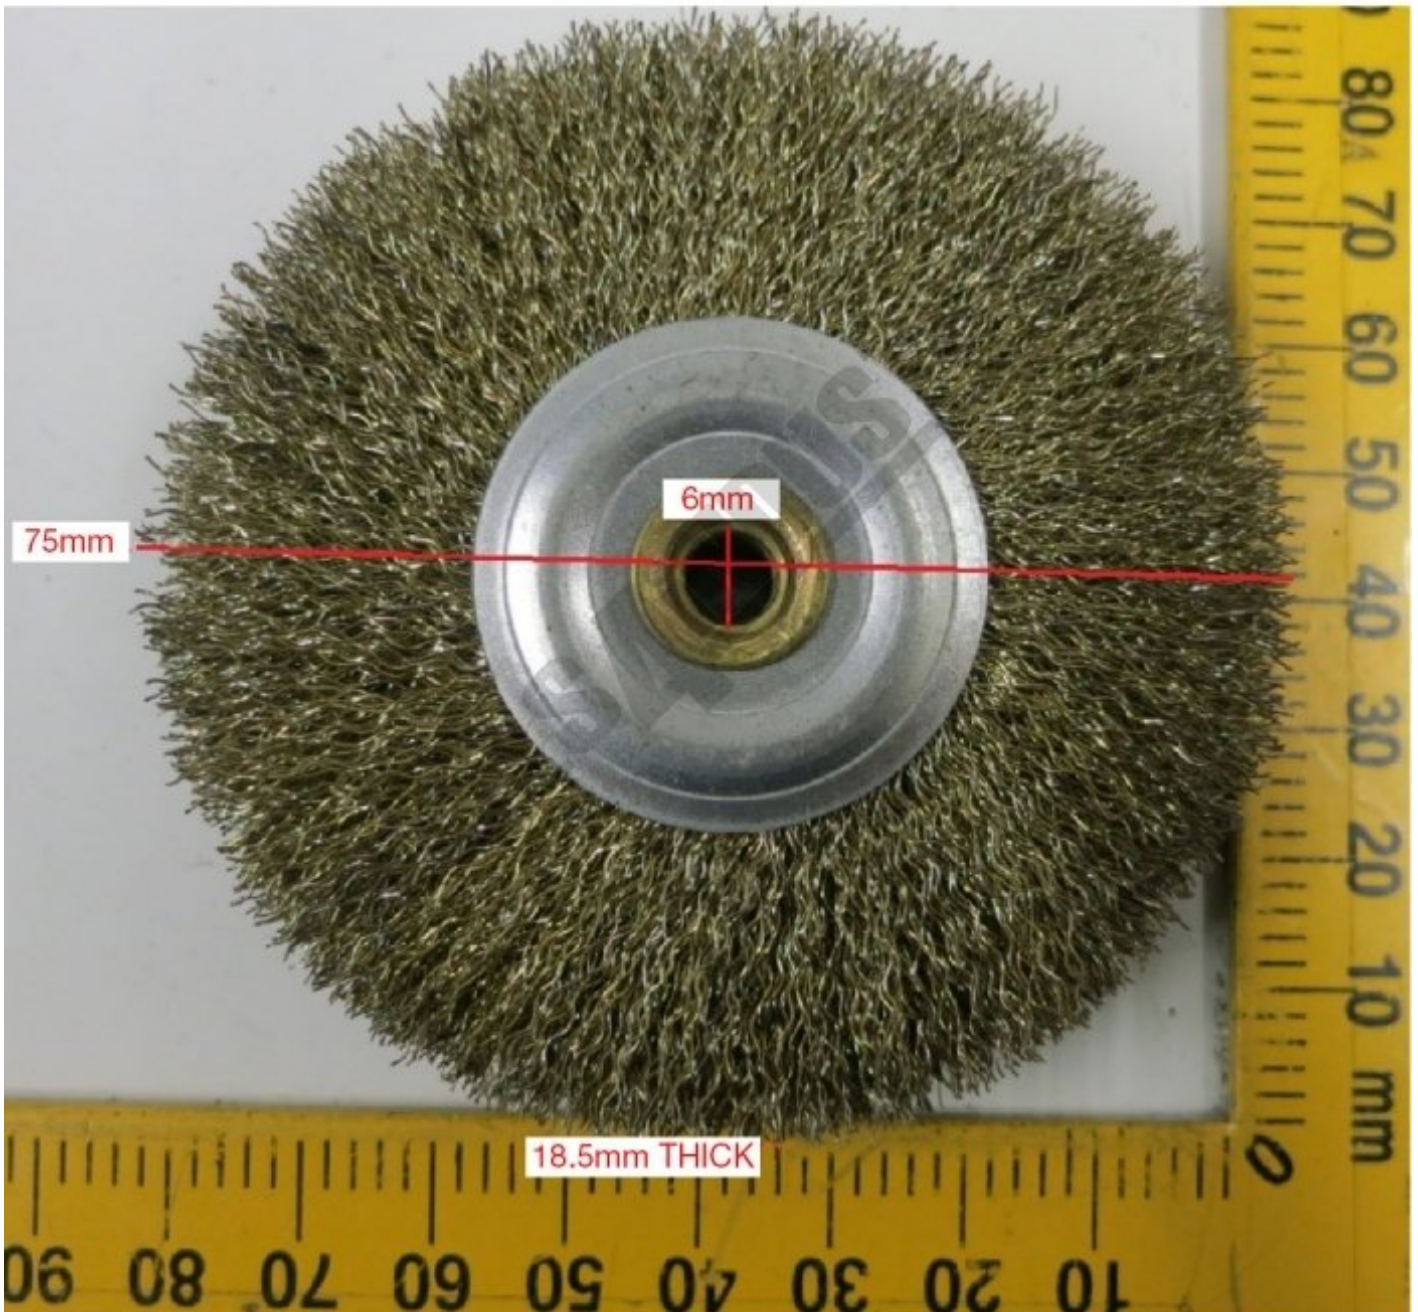

#167-4

191334A WIRE BRUSH

75MM OD 6MM ID

191334A WIRE BRUSH #167-4